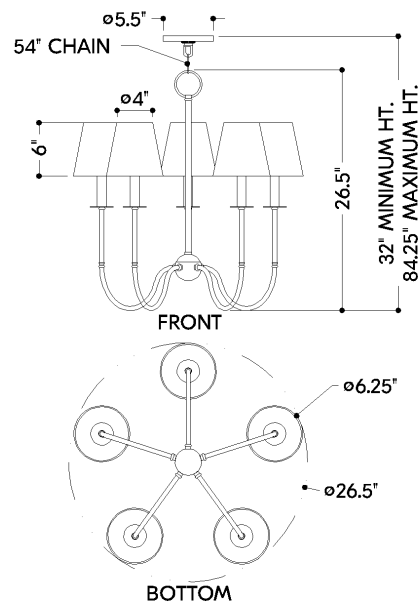

FINISHES

AGED BRASS

DIMENSIONS / SPECS

Height: 66"
Width/Diameter: 66"
Length: 66"
Minimum Height: 66"
Maximum Height: 66"
Canopy/Backplate: 5.5"
Hanging Type: 108" Premium Composite Cord
Product Weight: 66lb
Extension: 66"
Top to Center: 66"
Canopy/Backplate Shape: Round
Sloped Ceiling Compatible: No
Living Finish: Yes
Uplight Only: Yes
Min Extension: 66"
Max Extension: 66"

Shade 1: Fabric
Shade 1 Finish: Textured Linen
Shade 1 Top Width: 4"
Shade 1 Bottom L/W: 0" / 6.25"
Shade 1 Height: 6"

ELECTRICAL

Bulb 1

Bulb Included: No
Socket: E12 Candelabra Base
Bulb Type: B11
Max Wattage: 10
Bulb Quantity: 5
Wire Length: 500mm
Cord Type: ! New Cord Type
Dimmer Type: Incandescent
Switch Type: ON/OFF STOMP SWITCH
Gem Box Required (2"x3"): Yes
Dark Sky: Yes
CRI: 66
Color Temp.: 66k
Lumens: 66
Title 24: Yes
Field Serviceable: No

Battery

Battery Powered: Yes
Battery Included: Yes
Battery Life: ! New Battery Life !

AMINA

6927-AGB

SHIPPING

Carton 1: 24" x 24" x 18"

Carton 1 Weight: 16lb

Shipping Method: Ground