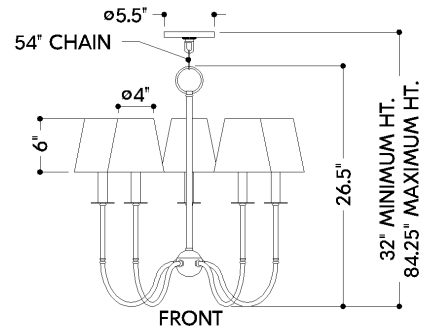

FINISHES

AGED BRASS

DIMENSIONS

Height: 66"
Width/Diameter: 66"
Length: 66"
Minimum Height: 66"
Maximum Height: 66"
Canopy/Backplate: 5.5"
Hanging Type: 108" Premium Composite Cord
Product Weight: 66lb
Extension: 66"
Top to Center: 66"
Canopy/Backplate Shape: Round
Sloped Ceiling Compatible: No
Living Finish: Yes
Uplight Only: Yes

Shade

Shade 1: Fabric
Shade 1 Finish: Textured Linen
Shade 1 Top Width: 4"
Shade 1 Bottom L/W: 0" / 6.25"
Shade 1 Height: 6"

ELECTRICAL

Bulb 1

Bulb Included: No
Socket: E12 Candelabra Base
Bulb Type: B11
Max Wattage: 10
Bulb Quantity: 5
Wire Length: 500mm
Cord Type: ! New Cord Type
Dimmer Type: Incandescent
Switch Type: ON/OFF STOMP SWITCH
Gem Box Required (2"x3"): Yes
Dark Sky: Yes
CRI: 66
Color Temp.: 66k
Lumens: 66
Title 24: Yes
Field Serviceable: No

Battery

Battery Powered: Yes
Battery Included: Yes
Battery Life: ! New Battery Life !

AMINA

6927-AGB

SHIPPING

Carton 1: 24" x 24" x 18"

Carton 1 Weight: 16lb

Shipping Method: Ground