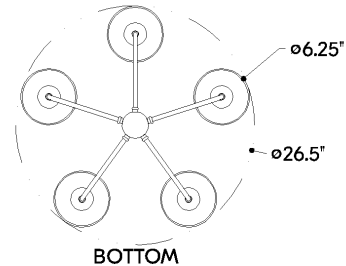

FINISHES

AGED BRASS

DIMENSIONS

Height: 66"
Width/Diameter: 66"
Length: 66"
Minimum Height: 66"
Maximum Height: 66"
Canopy/Backplate: 5.5"
Hanging Type: 108" Premium Composite Cord
Product Weight: 66lb
Extension: 66"
Top to Center: 66"
Canopy/Backplate Shape: Round
Sloped Ceiling Compatible: No
Living Finish: Yes
Uplight Only: Yes

Shade

Shade 1: Fabric
Shade 1 Finish: Textured Linen
Shade 1 Top Width: 4"
Shade 1 Bottom L/W: 0" / 6.25"
Shade 1 Height: 6"

ELECTRICAL

Bulb 1

Bulb Included: No
Socket: E12 Candelabra Base
Bulb Type: B11
Max Wattage: 10
Bulb Quantity: 5
Wire Length: 500mm
Cord Type: ! New Cord Type
Dimmer Type: Incandescent
Switch Type: ON/OFF STOMP SWITCH
Gem Box Required (2"x3"): Yes
Dark Sky: Yes
CRI: 66
Color Temp.: 66k
Lumens: 66
Title 24: Yes
Field Serviceable: No

Battery

Battery Powered: Yes
Battery Included: Yes
Battery Life: ! New Battery Life !

AMINA

6927-AGB

SHIPPING

Carton 1: 24" x 24" x 18"

Carton 1 Weight: 16lb

Shipping Method: Ground