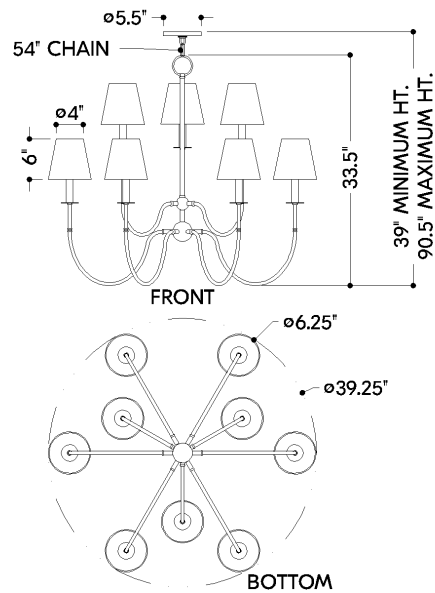

FINISHES

AGED BRASS

DIMENSIONS

Height: 66"
Width/Diameter: 66"
Length: 66"
Minimum Height: 66"
Maximum Height: 66"
Canopy/Backplate: 5.5"
Hanging Type: 108" Premium Composite Cord
Product Weight: 66lb
Extension: 66"
Top to Center: 66"
Canopy/Backplate Shape: Round
Sloped Ceiling Compatible: No
Living Finish: Yes
Uplight Only: Yes

Shade

Shade 1: Fabric
Shade 1 Finish: Textured Linen
Shade 1 Top Width: 4"
Shade 1 Bottom L/W: 0" / 6.25"
Shade 1 Height: 6"

ELECTRICAL

Bulb 1

Bulb Included: No
Socket: E12 Candelabra Base
Bulb Type: B11
Max Wattage: 10
Bulb Quantity: 9
Wire Length: 500mm
Cord Type: ! New Cord Type
Dimmer Type: Incandescent
Switch Type: ON/OFF STOMP SWITCH
Gem Box Required (2"x3"): Yes
Dark Sky: Yes
CRI: 66
Color Temp.: 66k
Lumens: 66
Title 24: Yes
Field Serviceable: No

Battery

Battery Powered: Yes
Battery Included: Yes
Battery Life: ! New Battery Life !

AMINA

6939-AGB

SHIPPING

Carton 1: 38" x 34" x 27"

Carton 1 Weight: 31lb

Shipping Method: Truck Only