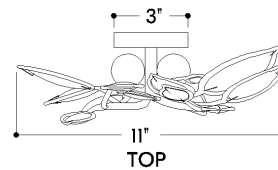

FINISHES

VINTAGE GOLD LEAF

DIMENSIONS

Height: 66"
Width/Diameter: 66"
Length: 66"
Minimum Height: 66"
Maximum Height: 66"
Canopy/Backplate: 3"
Hanging Type: 108" Premium Composite Cord
Product Weight: 66lb
Extension: 66"
Top to Center: 66"
Canopy/Backplate Shape: Rectangle
Sloped Ceiling Compatible: No
Living Finish: Yes
Uplight Only: Yes

Shade

Shade 1: Crystal

ELECTRICAL

Bulb 1

Bulb Included: No
Socket: E12 Candelabra Base
Bulb Type: B11
Max Wattage: 8
Bulb Quantity: 2
Wire Length: 500mm
Cord Type: ! New Cord Type
Dimmer Type: Incandescent
Switch Type: ON/OFF STOMP SWITCH
Gem Box Required (2"x3"): Yes
Dark Sky: Yes
CRI: 66
Color Temp.: 66k
Lumens: 66
Title 24: Yes
Field Serviceable: No

Battery

Battery Powered: Yes
Battery Included: Yes
Battery Life: ! New Battery Life !

FAIRLEE

7002-VGL

SHIPPING

Carton 1: 18" x 16" x 7"

Carton 1 Weight: 10lb

Shipping Method: Ground