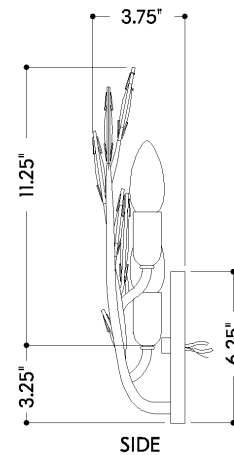

FINISHES

VINTAGE GOLD LEAF

DIMENSIONS

Height: 66"
Width/Diameter: 66"
Length: 66"
Minimum Height: 66"
Maximum Height: 66"
Canopy/Backplate: 3"
Hanging Type: 108" Premium Composite Cord
Product Weight: 66lb
Extension: 66"
Top to Center: 66"
Canopy/Backplate Shape: Rectangle
Sloped Ceiling Compatible: No
Living Finish: Yes
Uplight Only: Yes

Shade

Shade 1: Crystal

ELECTRICAL

Bulb 1

Bulb Included: No
Socket: E12 Candelabra Base
Bulb Type: B11
Max Wattage: 8
Bulb Quantity: 2
Wire Length: 500mm
Cord Type: ! New Cord Type
Dimmer Type: Incandescent
Switch Type: ON/OFF STOMP SWITCH
Gem Box Required (2"x3"): Yes
Dark Sky: Yes
CRI: 66
Color Temp.: 66k
Lumens: 66
Title 24: Yes
Field Serviceable: No

Battery

Battery Powered: Yes
Battery Included: Yes
Battery Life: ! New Battery Life !

FAIRLEE

7002-VGL

SHIPPING

Carton 1: 18" x 16" x 7"

Carton 1 Weight: 10lb

Shipping Method: Ground