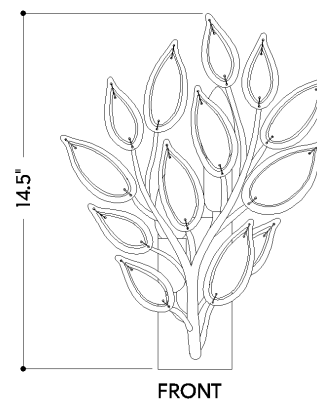

FINISHES

VINTAGE GOLD LEAF

DIMENSIONS

Height: 66"
Width/Diameter: 66"
Length: 66"
Minimum Height: 66"
Maximum Height: 66"
Canopy/Backplate: 3"
Hanging Type: 108" Premium Composite Cord
Product Weight: 66lb
Extension: 66"
Top to Center: 66"
Canopy/Backplate Shape: Rectangle
Sloped Ceiling Compatible: No
Living Finish: Yes
Uplight Only: Yes

Shade

Shade 1: Crystal

ELECTRICAL

Bulb 1

Bulb Included: No
Socket: E12 Candelabra Base
Bulb Type: B11
Max Wattage: 8
Bulb Quantity: 2
Wire Length: 500mm
Cord Type: ! New Cord Type
Dimmer Type: Incandescent
Switch Type: ON/OFF STOMP SWITCH
Gem Box Required (2"x3"): Yes
Dark Sky: Yes
CRI: 66
Color Temp.: 66k
Lumens: 66
Title 24: Yes
Field Serviceable: No

Battery

Battery Powered: Yes
Battery Included: Yes
Battery Life: ! New Battery Life !

FAIRLEE

7002-VGL

SHIPPING

Carton 1: 18" x 16" x 7"

Carton 1 Weight: 10lb

Shipping Method: Ground