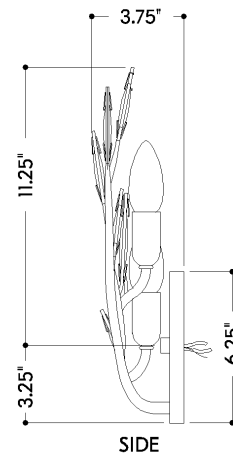

FINISHES

VINTAGE GOLD LEAF

DIMENSIONS

Height: 66"
Width/Diameter: 66"
Length: 66"
Minimum Height: 66"
Maximum Height: 66"
Canopy/Backplate: 3"
Hanging Type: 108" Premium Composite Cord
Product Weight: 66lb
Extension: 66"
Top to Center: 66"
Canopy/Backplate Shape: Rectangle
Sloped Ceiling Compatible: No
Living Finish: Yes
Uplight Only: Yes

Shade

Shade 1: Crystal

ELECTRICAL

Bulb 1

Bulb Included: No
Socket: E12 Candelabra Base
Bulb Type: B11
Max Wattage: 8
Bulb Quantity: 2
Wire Length: 500mm
Cord Type: ! New Cord Type
Dimmer Type: Incandescent
Switch Type: ON/OFF STOMP SWITCH
Gem Box Required (2"x3"): Yes
Dark Sky: Yes
CRI: 66
Color Temp.: 66k
Lumens: 66
Title 24: Yes
Field Serviceable: No

Battery

Battery Powered: Yes
Battery Included: Yes
Battery Life: ! New Battery Life !

FAIRLEE

7002-VGL

SHIPPING

Carton 1: 18" x 16" x 7"

Carton 1 Weight: 10lb

Shipping Method: Ground