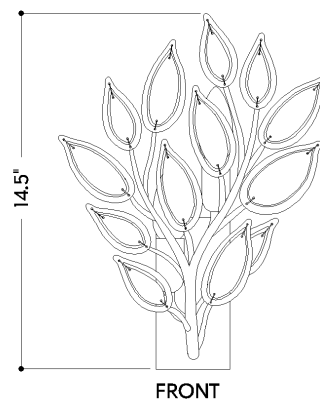

FINISHES

VINTAGE GOLD LEAF

DIMENSIONS

Height: 66"
Width/Diameter: 66"
Length: 66"
Minimum Height: 66"
Maximum Height: 66"
Canopy/Backplate: 3"
Hanging Type: 108" Premium Composite Cord
Product Weight: 66lb
Extension: 66"
Top to Center: 66"
Canopy/Backplate Shape: Rectangle
Sloped Ceiling Compatible: No
Living Finish: Yes
Uplight Only: Yes

Shade

Shade 1: Crystal

ELECTRICAL

Bulb 1

Bulb Included: No
Socket: E12 Candelabra Base
Bulb Type: B11
Max Wattage: 8
Bulb Quantity: 2
Wire Length: 500mm
Cord Type: ! New Cord Type
Dimmer Type: Incandescent
Switch Type: ON/OFF STOMP SWITCH
Gem Box Required (2"x3"): Yes
Dark Sky: Yes
CRI: 66
Color Temp.: 66k
Lumens: 66
Title 24: Yes
Field Serviceable: No

Battery

Battery Powered: Yes
Battery Included: Yes
Battery Life: ! New Battery Life !

FAIRLEE

7002-VGL

SHIPPING

Carton 1: 18" x 16" x 7"

Carton 1 Weight: 10lb

Shipping Method: Ground