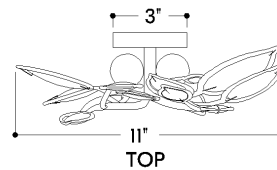

FINISHES

VINTAGE GOLD LEAF

DIMENSIONS

Height: 66"
Width/Diameter: 66"
Length: 66"
Minimum Height: 66"
Maximum Height: 66"
Canopy/Backplate: 3"
Hanging Type: 108" Premium Composite Cord
Product Weight: 66lb
Extension: 66"
Top to Center: 66"
Canopy/Backplate Shape: Rectangle
Sloped Ceiling Compatible: No
Living Finish: Yes
Uplight Only: Yes

Shade

Shade 1: Crystal

ELECTRICAL

Bulb 1

Bulb Included: No
Socket: E12 Candelabra Base
Bulb Type: B11
Max Wattage: 8
Bulb Quantity: 2
Wire Length: 500mm
Cord Type: ! New Cord Type
Dimmer Type: Incandescent
Switch Type: ON/OFF STOMP SWITCH
Gem Box Required (2"x3"): Yes
Dark Sky: Yes
CRI: 66
Color Temp.: 66k
Lumens: 66
Title 24: Yes
Field Serviceable: No

Battery

Battery Powered: Yes
Battery Included: Yes
Battery Life: ! New Battery Life !

FAIRLEE

7002-VGL

SHIPPING

Carton 1: 18" x 16" x 7"

Carton 1 Weight: 10lb

Shipping Method: Ground