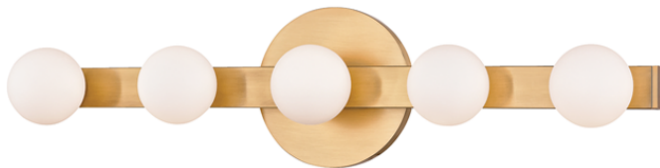

TAFT

7005-AGB

FINISHES

AGED BRASS

DIMENSIONS / SPECS

Height: 4.5"
Width/Diameter: 19"
Canopy/Backplate: 4.75"
Product Weight: 3lb
Extension: 3.5"
Top to Center: 2.5"
Canopy/Backplate Shape: Round
Sloped Ceiling Compatible: No
Living Finish: No
Uplight Only: No

Shade 1: Glass
Shade 1 Top Width: 2.25"
Shade 1 Height: 2.25"
Replacement Glass Item #(s): GLS-007003-AGB

ELECTRICAL

Bulb 1
Bulb Included: No
Socket: G9
Max Wattage: 4
Bulb Quantity: 5
Switch Type: N/A
Gem Box Required (2"x3"): No
Dark Sky: No