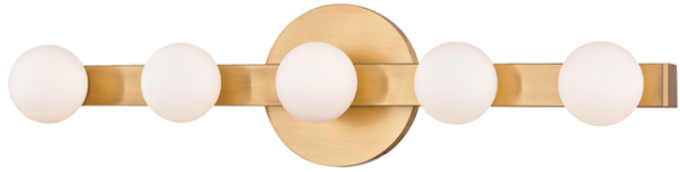

## FINISHES

---

AGED BRASS

## DIMENSIONS

---

Height: 4.5"  
Width/Diameter: 19"  
Canopy/Backplate: 4.75"  
Product Weight: 3lb  
Extension: 3.5"  
Top to Center: 2.5"  
Canopy/Backplate Shape: Round  
Sloped Ceiling Compatible: No  
Living Finish: No  
Uplight Only: No

## Shade

---

Shade 1: Glass  
Shade 1 Top Width: 2.25"  
Shade 1 Height: 2.25"  
Replacement Glass Item #(s): GLS-007003-AGB