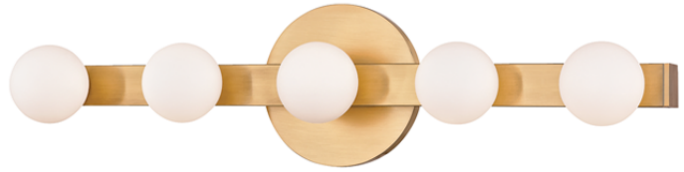

## FINISHES

---

AGED BRASS

## DIMENSIONS

---

Height: 4.5"  
Width/Diameter: 19"  
Canopy/Backplate: 4.75"  
Product Weight: 3lb  
Extension: 3.5"  
Top to Center: 2.5"  
Canopy/Backplate Shape: Round  
Sloped Ceiling Compatible: No  
Living Finish: No  
Uplight Only: No

## Shade

---

Shade 1: Glass  
Shade 1 Top Width: 2.25"  
Shade 1 Height: 2.25"  
Replacement Glass Item #(s): GLS-007003-AGB