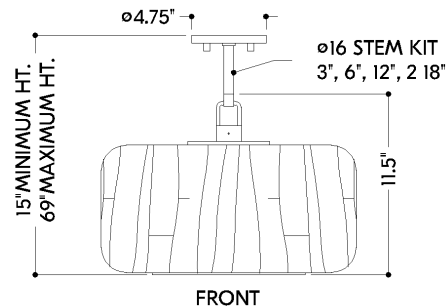

*Due to the one-of-a-kind nature of the medium, exact colors and patterns may vary slightly from the image shown.

FINISHES

AGED BRASS

DIMENSIONS / SPECS

Height: 66"
Width/Diameter: 66"
Length: 66"
Minimum Height: 66"
Maximum Height: 66"
Canopy/Backplate: 4.75"
Hanging Type: 108" Premium Composite Cord
Product Weight: 66lb
Extension: 66"
Top to Center: 66"
Canopy/Backplate Shape: Round
Sloped Ceiling Compatible: No
Living Finish: Yes
Uplight Only: Yes
Min Extension: 66"
Max Extension: 66"

Shade 1: Glass
Shade 1 Finish: Clear Etched
Shade 1 Top Width: 16"
Shade 1 Height: 8.25"

ELECTRICAL

Bulb 1

Bulb Included: No
Socket: E26 Medium Base
Bulb Type: G25
Max Wattage: 15
Bulb Quantity: 1
Wire Length: 500mm
Cord Type: ! New Cord Type
Dimmer Type: Incandescent
Switch Type: ON/OFF STOMP SWITCH
Gem Box Required (2"x3"): Yes
Dark Sky: Yes
CRI: 66
Color Temp.: 66k
Lumens: 66
Title 24: Yes
Field Serviceable: No

Battery

Battery Powered: Yes
Battery Included: Yes
Battery Life: ! New Battery Life !

BEECHURST

7017-AGB

SHIPPING

Carton 1: 20" x 20" x 19"

Carton 1 Weight: 29lb

Shipping Method: Ground