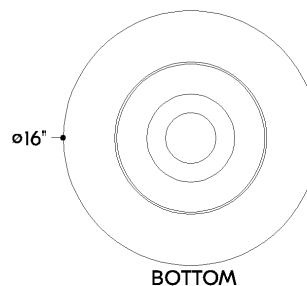

*Due to the one-of-a-kind nature of the medium, exact colors and patterns may vary slightly from the image shown.

FINISHES

AGED BRASS

DIMENSIONS / SPECS

Height: 66"
Width/Diameter: 66"
Length: 66"
Minimum Height: 66"
Maximum Height: 66"
Canopy/Backplate: 4.75"
Hanging Type: 108" Premium Composite Cord
Product Weight: 66lb
Extension: 66"
Top to Center: 66"
Canopy/Backplate Shape: Round
Sloped Ceiling Compatible: No
Living Finish: Yes
Uplight Only: Yes
Min Extension: 66"
Max Extension: 66"

Shade 1: Glass
Shade 1 Finish: Clear Etched
Shade 1 Top Width: 16"
Shade 1 Height: 8.25"

ELECTRICAL

Bulb 1

Bulb Included: No
Socket: E26 Medium Base
Bulb Type: G25
Max Wattage: 15
Bulb Quantity: 1
Wire Length: 500mm
Cord Type: ! New Cord Type
Dimmer Type: Incandescent
Switch Type: ON/OFF STOMP SWITCH
Gem Box Required (2"x3"): Yes
Dark Sky: Yes
CRI: 66
Color Temp.: 66k
Lumens: 66
Title 24: Yes
Field Serviceable: No

Battery

Battery Powered: Yes
Battery Included: Yes
Battery Life: ! New Battery Life !

BEECHURST

7017-AGB

SHIPPING

Carton 1: 20" x 20" x 19"

Carton 1 Weight: 29lb

Shipping Method: Ground