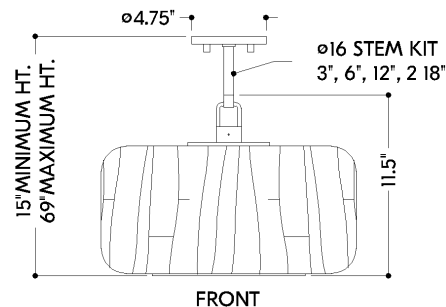

BEECHURST

7017-AGB

A companion to Falls Mills, Beechurst features hand-cut Indian glass in an exquisite chiseled pattern. Available in two sizes, the wide drum shape of the shade showcases the rippling glass from all angles. The Aged Brass metalwork provides an upscale complement to the statement glass.

*Due to the one-of-a-kind nature of the medium, exact colors and patterns may vary slightly from the image shown.

FINISHES

AGED BRASS

DIMENSIONS

Height: 66"
Width/Diameter: 66"
Length: 66"
Minimum Height: 66"
Maximum Height: 66"
Canopy/Backplate: 4.75"
Hanging Type: 108" Premium Composite Cord
Product Weight: 66lb
Extension: 66"
Top to Center: 66"
Canopy/Backplate Shape: Round
Sloped Ceiling Compatible: No
Living Finish: Yes
Uplight Only: Yes

Shade

Shade 1: Glass
Shade 1 Finish: Clear Etched
Shade 1 Top Width: 16"
Shade 1 Height: 8.25"

ELECTRICAL

Bulb 1

Bulb Included: No
Socket: E26 Medium Base
Bulb Type: G25
Max Wattage: 15
Bulb Quantity: 1
Wire Length: 500mm
Cord Type: ! New Cord Type
Dimmer Type: Incandescent
Switch Type: ON/OFF STOMP SWITCH
Gem Box Required (2"x3"): Yes
Dark Sky: Yes
CRI: 66
Color Temp.: 66k
Lumens: 66
Title 24: Yes
Field Serviceable: No

Battery

Battery Powered: Yes
Battery Included: Yes
Battery Life: ! New Battery Life !