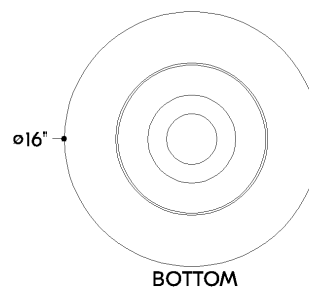

BEECHURST

7017-AGB

A companion to Falls Mills, Beechurst features hand-cut Indian glass in an exquisite chiseled pattern. Available in two sizes, the wide drum shape of the shade showcases the rippling glass from all angles. The Aged Brass metalwork provides an upscale complement to the statement glass.

*Due to the one-of-a-kind nature of the medium, exact colors and patterns may vary slightly from the image shown.

FINISHES

AGED BRASS

DIMENSIONS

Height: 66"
Width/Diameter: 66"
Length: 66"
Minimum Height: 66"
Maximum Height: 66"
Canopy/Backplate: 4.75"
Hanging Type: 108" Premium Composite Cord
Product Weight: 66lb
Extension: 66"
Top to Center: 66"
Canopy/Backplate Shape: Round
Sloped Ceiling Compatible: No
Living Finish: Yes
Uplight Only: Yes

Shade

Shade 1: Glass
Shade 1 Finish: Clear Etched
Shade 1 Top Width: 16"
Shade 1 Height: 8.25"

ELECTRICAL

Bulb 1

Bulb Included: No
Socket: E26 Medium Base
Bulb Type: G25
Max Wattage: 15
Bulb Quantity: 1
Wire Length: 500mm
Cord Type: ! New Cord Type
Dimmer Type: Incandescent
Switch Type: ON/OFF STOMP SWITCH
Gem Box Required (2"x3"): Yes
Dark Sky: Yes
CRI: 66
Color Temp.: 66k
Lumens: 66
Title 24: Yes
Field Serviceable: No

Battery

Battery Powered: Yes
Battery Included: Yes
Battery Life: ! New Battery Life !