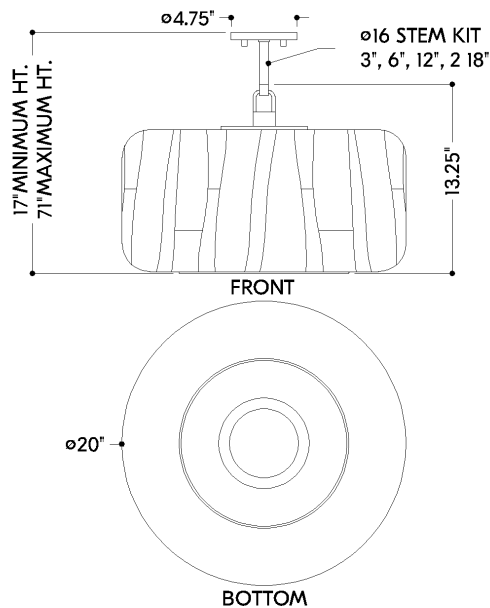

BEECHURST

7020-AGB

A companion to Falls Mills, Beechurst features hand-cut Indian glass in an exquisite chiseled pattern. Available in two sizes, the wide drum shape of the shade showcases the rippling glass from all angles. The Aged Brass metalwork provides an upscale complement to the statement glass.

*Due to the one-of-a-kind nature of the medium, exact colors and patterns may vary slightly from the image shown.

FINISHES

AGED BRASS

DIMENSIONS

Height: 66"
Width/Diameter: 66"
Length: 66"
Minimum Height: 66"
Maximum Height: 66"
Canopy/Backplate: 4.75"
Hanging Type: 108" Premium Composite Cord
Product Weight: 66lb
Extension: 66"
Top to Center: 66"
Canopy/Backplate Shape: Round
Sloped Ceiling Compatible: No
Living Finish: Yes
Uplight Only: Yes

Shade

Shade 1: Glass
Shade 1 Finish: Clear Etched
Shade 1 Top Width: 20"
Shade 1 Height: 10.25"

ELECTRICAL

Bulb 1

Bulb Included: No
Socket: E26 Medium Base
Bulb Type: G40
Max Wattage: 25
Bulb Quantity: 1
Wire Length: 500mm
Cord Type: ! New Cord Type
Dimmer Type: Incandescent
Switch Type: ON/OFF STOMP SWITCH
Gem Box Required (2"x3"): Yes
Dark Sky: Yes
CRI: 66
Color Temp.: 66k
Lumens: 66
Title 24: Yes
Field Serviceable: No

Battery

Battery Powered: Yes
Battery Included: Yes
Battery Life: ! New Battery Life !