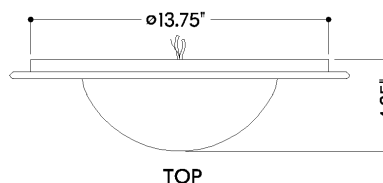

FINISHES

AGED BRASS

DIMENSIONS / SPECS

Height: 4.25"
Width/Diameter: 15.75"
Canopy/Backplate: 15.75"
Product Weight: 6.6lb
Canopy/Backplate Shape: Round
Sloped Ceiling Compatible: No
Living Finish: No
Uplight Only: No

Shade 1: Glass
Shade 1 Finish: Cloud
Shade 1 Top Width: 9.75"
Shade 1 Height: 3.75"

ELECTRICAL

Bulb 1
Bulb Included: N/A
Socket: Integrated LED
Max Wattage: 13
Bulb Quantity: 1
Dimmer Type: ELV, TRIAC
Gem Box Required (2"x3"): No
Dark Sky: No
CRI: 90
Color Temp.: 2700k
Lumens: 575
Title 24: No
Field Serviceable: Yes

SHIPPING

Carton 1: 19" x 19" x 8"
Carton 1 Weight: 9lb
Shipping Method: Ground
Country of Origin: CN

TOP

FRONT