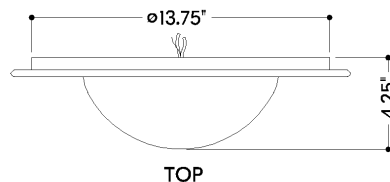

FINISHES

AGED BRASS

DIMENSIONS

Height: 4.25"
Width/Diameter: 15.75"
Canopy/Backplate: 15.75"
Product Weight: 6.6lb
Canopy/Backplate Shape: Round
Sloped Ceiling Compatible: No
Living Finish: No
Uplight Only: No

Shade

Shade 1: Glass
Shade 1 Finish: Cloud
Shade 1 Top Width: 9.75"
Shade 1 Height: 3.75"

ELECTRICAL

Bulb 1

Bulb Included: N/A
Socket: Integrated LED
Max Wattage: 13
Bulb Quantity: 1
Dimmer Type: ELV, TRIAC
Gem Box Required (2"x3"): No
Dark Sky: No
CRI: 90
Color Temp.: 2700k
Lumens: 575
Title 24: No
Field Serviceable: Yes

TOP

FRONT

SHIPPING

Carton 1: 19" x 19" x 8"
Carton 1 Weight: 9lb
Shipping Method: Ground
Country of Origin: CN