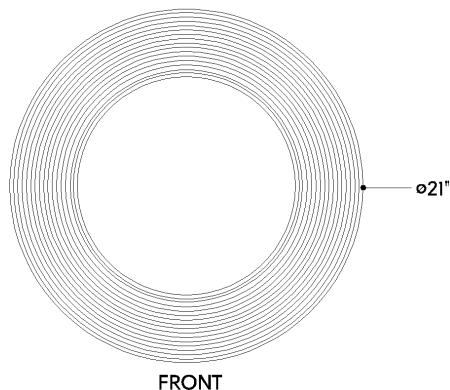

GERALDTON

7123-AGB

Featuring a large orb of cloud glass, Geraldton resembles a planetary body floating overhead. The pendant light is encircled by a halo-like metal disc reminiscent of Saturn's rings. On the halo are textural ridges that reflect light throughout a large space. Available in two sizes and two finishes; Aged Brass and Distressed Bronze.

FINISHES

AGED BRASS

DIMENSIONS / SPECS

Height: 6"
Width/Diameter: 21"
Canopy/Backplate: 21"
Product Weight: 13.77lb
Canopy/Backplate Shape: Round
Sloped Ceiling Compatible: No
Living Finish: No
Uplight Only: No

Shade 1: Glass
Shade 1 Finish: Cloud
Shade 1 Top Width: 13.5"
Shade 1 Height: 5.5"

ELECTRICAL

Bulb 1
Bulb Included: N/A
Socket: Integrated LED
Max Wattage: 16
Bulb Quantity: 1
Dimmer Type: ELV, TRIAC
Gem Box Required (2"x3"): No
Dark Sky: No
CRI: 90
Color Temp.: 2700k
Lumens: 650
Title 24: No
Field Serviceable: Yes

SHIPPING

Carton 1: 24" x 24" x 10"
Carton 1 Weight: 18lb
Shipping Method: Ground
Country of Origin: CN

TOP

FRONT