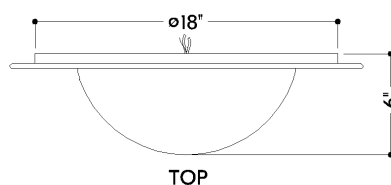

FINISHES

AGED BRASS

DIMENSIONS / SPECS

Height: 6"
Width/Diameter: 21"
Canopy/Backplate: 21"
Product Weight: 13.77lb
Canopy/Backplate Shape: Round
Sloped Ceiling Compatible: No
Living Finish: No
Uplight Only: No

Shade 1: Glass
Shade 1 Finish: Cloud
Shade 1 Top Width: 13.5"
Shade 1 Height: 5.5"

ELECTRICAL

Bulb 1
Bulb Included: N/A
Socket: Integrated LED
Max Wattage: 16
Bulb Quantity: 1
Dimmer Type: ELV, TRIAC
Gem Box Required (2"x3"): No
Dark Sky: No
CRI: 90
Color Temp.: 2700k
Lumens: 650
Title 24: No
Field Serviceable: Yes

SHIPPING

Carton 1: 24" x 24" x 10"
Carton 1 Weight: 18lb
Shipping Method: Ground
Country of Origin: CN

TOP

FRONT