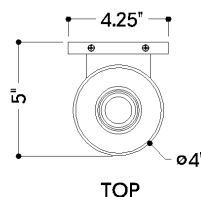

IRONDALE

7131-AGB

Exquisite materiality and mid-century inspired detailing elevate the minimalist hourglass configuration of Irondale. The vertical knurling on the stem seamlessly transitions into the hand-cut clear glass, creating a dynamic marriage of form and texture. Acting as both an uplight and downlight, Irondale's modern, refined presence is matched by its peak functionality.

FINISHES

AGED BRASS

DIMENSIONS

Height: 66"
Width/Diameter: 66"
Length: 66"
Minimum Height: 66"
Maximum Height: 66"
Canopy/Backplate: 4.25"
Hanging Type: 108" Premium Composite Cord
Product Weight: 66lb
Extension: 66"
Top to Center: 66"
Canopy/Backplate Shape: Rectangle
Sloped Ceiling Compatible: No
Living Finish: Yes
Uplight Only: Yes

Shade

Shade 1: Glass
Shade 1 Finish: Clear Etched
Shade 1 Top Width: 4"
Shade 1 Height: 8.75"

ELECTRICAL

Bulb 1

Bulb Included: No
Socket: E26 Medium Base
Bulb Type: T10-5.5
Max Wattage: 15
Bulb Quantity: 1
Wire Length: 500mm
Cord Type: ! New Cord Type
Dimmer Type: Incandescent
Switch Type: ON/OFF STOMP SWITCH
Gem Box Required (2"x3"): Yes
Dark Sky: Yes
CRI: 66
Color Temp.: 66k
Lumens: 66
Title 24: Yes
Field Serviceable: No

Battery

Battery Powered: Yes
Battery Included: Yes
Battery Life: ! New Battery Life !