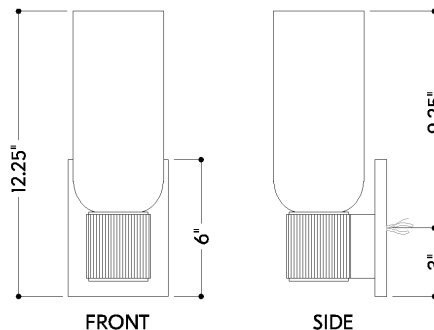

IRONDALE

7131-AGB

Exquisite materiality and mid-century inspired detailing elevate the minimalist hourglass configuration of Irondale. The vertical knurling on the stem seamlessly transitions into the hand-cut clear glass, creating a dynamic marriage of form and texture. Acting as both an uplight and downlight, Irondale's modern, refined presence is matched by its peak functionality.

FINISHES

AGED BRASS

DIMENSIONS

Height: 66"
Width/Diameter: 66"
Length: 66"
Minimum Height: 66"
Maximum Height: 66"
Canopy/Backplate: 4.25"
Hanging Type: 108" Premium Composite Cord
Product Weight: 66lb
Extension: 66"
Top to Center: 66"
Canopy/Backplate Shape: Rectangle
Sloped Ceiling Compatible: No
Living Finish: Yes
Uplight Only: Yes

Shade

Shade 1: Glass
Shade 1 Finish: Clear Etched
Shade 1 Top Width: 4"
Shade 1 Height: 8.75"

ELECTRICAL

Bulb 1

Bulb Included: No
Socket: E26 Medium Base
Bulb Type: T10-5.5
Max Wattage: 15
Bulb Quantity: 1
Wire Length: 500mm
Cord Type: ! New Cord Type
Dimmer Type: Incandescent
Switch Type: ON/OFF STOMP SWITCH
Gem Box Required (2"x3"): Yes
Dark Sky: Yes
CRI: 66
Color Temp.: 66k
Lumens: 66
Title 24: Yes
Field Serviceable: No

Battery

Battery Powered: Yes
Battery Included: Yes
Battery Life: ! New Battery Life !