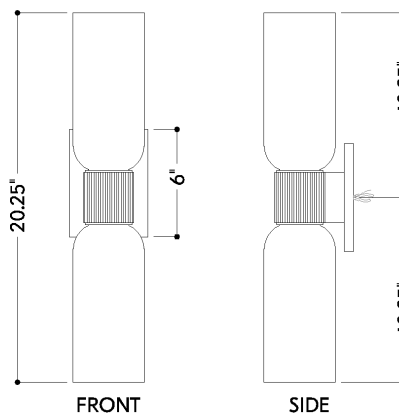

FINISHES

AGED BRASS

DIMENSIONS

Height: 66"
Width/Diameter: 66"
Length: 66"
Minimum Height: 66"
Maximum Height: 66"
Canopy/Backplate: 4.25"
Hanging Type: 108" Premium Composite Cord
Product Weight: 66lb
Extension: 66"
Top to Center: 66"
Canopy/Backplate Shape: Rectangle
Sloped Ceiling Compatible: No
Living Finish: Yes
Uplight Only: Yes

Shade

Shade 1: Glass
Shade 1 Finish: Clear Etched
Shade 1 Top Width: 4"
Shade 1 Height: 8.75"

ELECTRICAL

Bulb 1

Bulb Included: No
Socket: E26 Medium Base
Bulb Type: T10-5.5
Max Wattage: 15
Bulb Quantity: 2
Wire Length: 500mm
Cord Type: ! New Cord Type
Dimmer Type: Incandescent
Switch Type: ON/OFF STOMP SWITCH
Gem Box Required (2"x3"): Yes
Dark Sky: Yes
CRI: 66
Color Temp.: 66k
Lumens: 66
Title 24: Yes
Field Serviceable: No

Battery

Battery Powered: Yes
Battery Included: Yes
Battery Life: ! New Battery Life !

IRONDALE

7132-AGB

SHIPPING

Carton 1: 16" x 13" x 9"

Carton 1 Weight: 10lb

Shipping Method: Ground