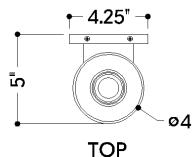

FINISHES

AGED BRASS

DIMENSIONS

Height: 66"
Width/Diameter: 66"
Length: 66"
Minimum Height: 66"
Maximum Height: 66"
Canopy/Backplate: 4.25"
Hanging Type: 108" Premium Composite Cord
Product Weight: 66lb
Extension: 66"
Top to Center: 66"
Canopy/Backplate Shape: Rectangle
Sloped Ceiling Compatible: No
Living Finish: Yes
Uplight Only: Yes

Shade

Shade 1: Glass
Shade 1 Finish: Clear Etched
Shade 1 Top Width: 4"
Shade 1 Height: 8.75"

ELECTRICAL

Bulb 1

Bulb Included: No
Socket: E26 Medium Base
Bulb Type: T10-5.5
Max Wattage: 15
Bulb Quantity: 2
Wire Length: 500mm
Cord Type: ! New Cord Type
Dimmer Type: Incandescent
Switch Type: ON/OFF STOMP SWITCH
Gem Box Required (2"x3"): Yes
Dark Sky: Yes
CRI: 66
Color Temp.: 66k
Lumens: 66
Title 24: Yes
Field Serviceable: No

Battery

Battery Powered: Yes
Battery Included: Yes
Battery Life: ! New Battery Life !

IRONDALE

7132-AGB

SHIPPING

Carton 1: 16" x 13" x 9"

Carton 1 Weight: 10lb

Shipping Method: Ground