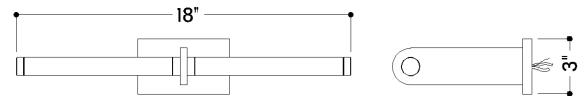

FRONT

SIDE

SHIPPING

Carton 1: 24" x 13" x 8"

Carton 1 Weight: 2lb

Shipping Method: Ground

Country of Origin: CN