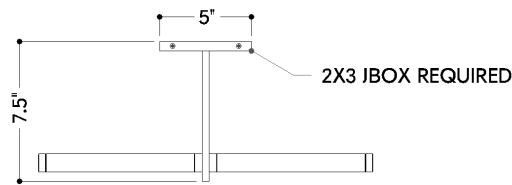

DEPTFORD

7218-AGB

Aiming for a modernist style with LED lamping, Deptford's streamlined geometry and high functionality make it perfect for task lighting. The slim silhouette is accented by knurling details along the length of the shade, adding texture and visual interest. Available as a table lamp, floor lamp, and picture light in two sizes, Deptford is designed to layer and adapt to your space.

FINISHES

AGED BRASS

DIMENSIONS

Height: 3"

Width/Diameter: 18"

Canopy/Backplate: 5"

Hanging Type: 1-3" / 1-6" / 1-12" / 2-18" Stems

Product Weight: 1.65lb

Extension: 7.5"

Top to Center: 1.5"

Canopy/Backplate Shape: Rectangle

Sloped Ceiling Compatible: No

Living Finish: No

Uplight Only: No

Shade

Shade 1: Acrylic

Shade 1 Finish: White

Shade 1 Top Length: 8"

Shade 1 Top Width: 0.75"

ELECTRICAL

Bulb 1

Bulb Included: N/A

Socket: Integrated LED

Max Wattage: 12

Bulb Quantity: 2

Cord Type: B & W TEFLON W/ GROUND WIRE

Dimmer Type: ELV, TRIAC

Gem Box Required (2"x3"): Yes

Dark Sky: No

CRI: 90

Color Temp.: 2700k

Lumens: 700

Title 24: No

Field Serviceable: No

TOP

SHIPPING

Carton 1: 24" x 13" x 8"

Carton 1 Weight: 2lb

Shipping Method: Ground

Country of Origin: CN