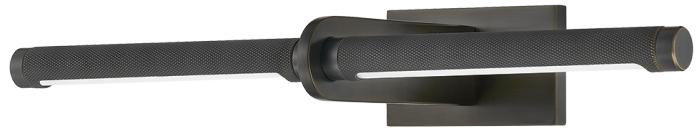

DEPTFORD

7218-DB

Aiming for a modernist style with LED lamping, Deptford's streamlined geometry and high functionality make it perfect for task lighting. The slim silhouette is accented by knurling details along the length of the shade, adding texture and visual interest. Available as a table lamp, floor lamp, and picture light in two sizes, Deptford is designed to layer and adapt to your space.

FINISHES

AGED BRASS (AGB)

DISTRESSED BRONZE (DB)

Coastal Suitable Finish (EPM): No

DIMENSIONS

Height: 3"

Width/Diameter: 18"

Canopy/Backplate: 5"

Hanging Type: 1-3" / 1-6" / 1-12" / 2-18" Stems

Product Weight: 1.65lb

Extension: 7.5"

Top to Center: 1.5"

Canopy/Backplate Shape: Rectangle

Sloped Ceiling Compatible: No

Living Finish: No

Uplight Only: No

Shade

Shade 1: Acrylic

Shade 1 Finish: White

Shade 1 Top Length: 8"

Shade 1 Top Width: 0.75"

ELECTRICAL

Bulb 1

Bulb Included: N/A