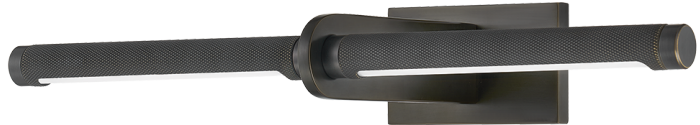

DEPTFORD

7218-DB

Aiming for a modernist style with LED lamping, Deptford's streamlined geometry and high functionality make it perfect for task lighting. The slim silhouette is accented by knurling details along the length of the shade, adding texture and visual interest. Available as a table lamp, floor lamp, and picture light in two sizes, Deptford is designed to layer and adapt to your space.

FINISHES

AGED BRASS (AGB)
DISTRESSED BRONZE (DB)

DIMENSIONS

Height: 3"
Width/Diameter: 18"
Length: "
Minimum Height: "
Maximum Height: "
Canopy/Backplate: 5"
Hanging Type: 1-3" / 1-6" / 1-12" / 2-18" Stems
Product Weight: 1.65lb

GLASS

Attachment:
Glass 1: Acrylic
Glass 2:

LAMPING

Bulb 1
Bulb Included: N/A
Socket: Integrated LED
Bulb: 2 • 12 Watt Max
Voltage: 120-277V
UL Rating: ETL Damp

CRI: 90
Color Temp.: 2700k
Lumens: 700
Title 24: No
Field Serviceable: No