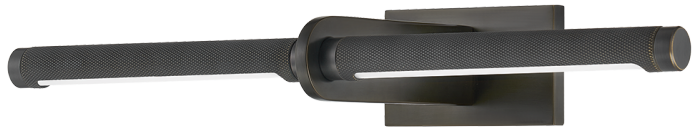

DEPTFORD

7218-DB

Aiming for a modernist style with LED lamping, Deptford's streamlined geometry and high functionality make it perfect for task lighting. The slim silhouette is accented by knurling details along the length of the shade, adding texture and visual interest. Available as a table lamp, floor lamp, and picture light in two sizes, Deptford is designed to layer and adapt to your space.

FINISHES

DISTRESSED BRONZE

Coastal Suitable Finish (EPM): No

DIMENSIONS

Height: 3"

Width/Diameter: 18"

Canopy/Backplate: 5"

Hanging Type: 1-3" / 1-6" / 1-12" / 2-18" Stems

Product Weight: 1.65lb

Extension: 7.5"

Top to Center: 1.5"

Canopy/Backplate Shape: Rectangle

Sloped Ceiling Compatible: No

Living Finish: No

Uplight Only: No

Shade

Shade 1: Acrylic

Shade 1 Finish: White

Shade 1 Top Length: 8"

Shade 1 Top Width: 0.75"

ELECTRICAL

Bulb 1

Bulb Included: N/A

Socket: Integrated LED