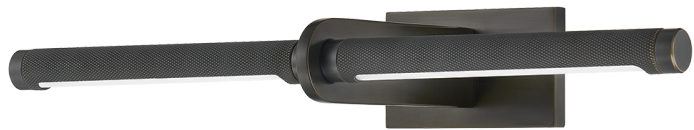

DEPTFORD

7218-DB

Aiming for a modernist style with LED lamping, Deptford's streamlined geometry and high functionality make it perfect for task lighting. The slim silhouette is accented by knurling details along the length of the shade, adding texture and visual interest. Available as a table lamp, floor lamp, and picture light in two sizes, Deptford is designed to layer and adapt to your space.

FINISHES

DISTRESSED BRONZE

DIMENSIONS

Height: 3"

Width/Diameter: 18"

Canopy/Backplate: 5"

Hanging Type: 1-3" / 1-6" / 1-12" / 2-18" Stems

Product Weight: 1.65lb

Extension: 7.5"

Top to Center: 1.5"

Canopy/Backplate Shape: Rectangle

Sloped Ceiling Compatible: No

Living Finish: No

Uplight Only: No

Shade

Shade 1: Acrylic

Shade 1 Finish: White

Shade 1 Top Length: 8"

Shade 1 Top Width: 0.75"

ELECTRICAL

Bulb 1

Bulb Included: N/A

Socket: Integrated LED

Max Wattage: 12