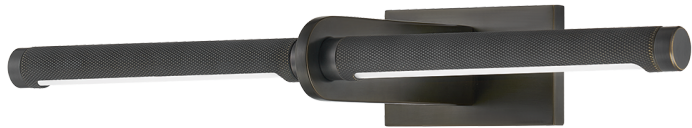

# DEPTFORD

7218-DB

Aiming for a modernist style with LED lamping, Deptford's streamlined geometry and high functionality make it perfect for task lighting. The slim silhouette is accented by knurling details along the length of the shade, adding texture and visual interest. Available as a table lamp, floor lamp, and picture light in two sizes, Deptford is designed to layer and adapt to your space.

## FINISHES

**DISTRESSED BRONZE**

## DIMENSIONS

Height: 3"  
Width/Diameter: 18"  
Canopy/Backplate: 5"  
Hanging Type: 1-3" / 1-6" / 1-12" / 2-18" Stems  
Product Weight: 1.65lb  
Extension: 7.5"  
Top to Center: 1.5"  
Canopy/Backplate Shape: Rectangle  
Sloped Ceiling Compatible: No  
Living Finish: No  
Uplight Only: No

## Shade

Shade 1: Acrylic  
Shade 1 Finish: White  
Shade 1 Top Length: 8"  
Shade 1 Top Width: 0.75"