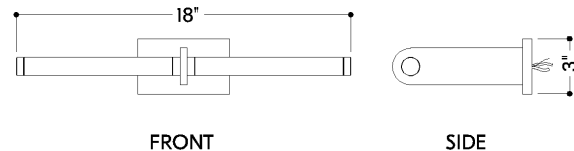

TOP

FRONT

SIDE

SHIPPING

Carton 1: 24" x 13" x 8"

Carton 1 Weight: 2lb

Shipping Method: Ground

Country of Origin: CN