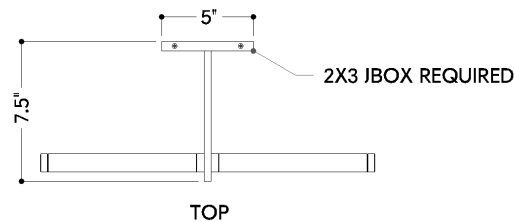

FINISHES

DISTRESSED BRONZE

DIMENSIONS

Height: 3"

Width/Diameter: 18"

Canopy/Backplate: 5"

Hanging Type: 1-3" / 1-6" / 1-12" / 2-18" Stems

Product Weight: 1.65lb

Extension: 7.5"

Top to Center: 1.5"

Canopy/Backplate Shape: Rectangle

Sloped Ceiling Compatible: No

Living Finish: No

Uplight Only: No

Shade

Shade 1: Acrylic

Shade 1 Finish: White

Shade 1 Top Length: 8"

Shade 1 Top Width: 0.75"

ELECTRICAL

Bulb 1

Bulb Included: N/A

Socket: Integrated LED

Max Wattage: 12

Title 24: No

Field Serviceable: No

TOP

FRONT

SIDE

SHIPPING

Carton 1: 24" x 13" x 8"

Carton 1 Weight: 2lb