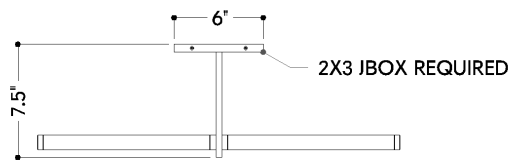

FINISHES

AGED BRASS

DIMENSIONS / SPECS

Height: 3"
Width/Diameter: 24"
Canopy/Backplate: 5"
Hanging Type: 1-3" / 1-6" / 1-12" / 2-18" Stems
Product Weight: 1.79lb
Extension: 7.5"
Top to Center: 1.5"
Canopy/Backplate Shape: Rectangle
Sloped Ceiling Compatible: No
Living Finish: No
Uplight Only: No

Shade 1: Acrylic
Shade 1 Finish: White
Shade 1 Top Length: 11.25"
Shade 1 Top Width: 0.75"

ELECTRICAL

Bulb 1
Bulb Included: N/A
Socket: Integrated LED
Max Wattage: 16
Bulb Quantity: 2
Cord Type: B & W TEFLON W/ GROUND WIRE
Dimmer Type: ELV, TRIAC
Gem Box Required (2"x3"): Yes
Dark Sky: No
CRI: 90
Color Temp.: 2700k
Lumens: 1000
Title 24: No
Field Serviceable: No

SHIPPING

Carton 1: 29" x 13" x 8"
Carton 1 Weight: 2lb
Shipping Method: Ground
Country of Origin: CN

TOP

FRONT

SIDE