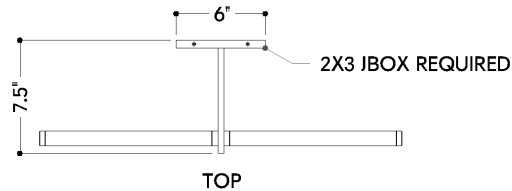

DEPTFORD

7224-AGB

Aiming for a modernist style with LED lamping, Deptford's streamlined geometry and high functionality make it perfect for task lighting. The slim silhouette is accented by knurling details along the length of the shade, adding texture and visual interest. Available as a table lamp, floor lamp, and picture light in two sizes, Deptford is designed to layer and adapt to your space.

FINISHES

AGED BRASS

DIMENSIONS

Height: 3"

Width/Diameter: 24"

Canopy/Backplate: 5"

Hanging Type: 1-3" / 1-6" / 1-12" / 2-18" Stems

Product Weight: 1.79lb

Extension: 7.5"

Top to Center: 1.5"

Canopy/Backplate Shape: Rectangle

Sloped Ceiling Compatible: No

Living Finish: No

Uplight Only: No

Shade

Shade 1: Acrylic

Shade 1 Finish: White

Shade 1 Top Length: 11.25"

Shade 1 Top Width: 0.75"

ELECTRICAL

Bulb 1

Bulb Included: N/A

Socket: Integrated LED

Max Wattage: 16

Bulb Quantity: 2

Cord Type: B & W TEFLON W/ GROUND WIRE

Dimmer Type: ELV, TRIAC

Gem Box Required (2"x3"): Yes

Dark Sky: No

CRI: 90

Color Temp.: 2700k

Lumens: 1000

Title 24: No

Field Serviceable: No

SHIPPING

Carton 1: 29" x 13" x 8"

Carton 1 Weight: 2lb

Shipping Method: Ground

Country of Origin: CN