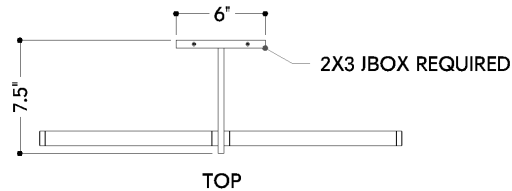

SHIPPING

Carton 1: 29" x 13" x 8"

Carton 1 Weight: 2lb

Shipping Method: Ground

Country of Origin: CN