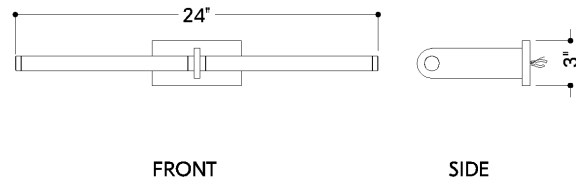

SHIPPING

Carton 1: 29" x 13" x 8"

Carton 1 Weight: 2lb

Shipping Method: Ground

Country of Origin: CN