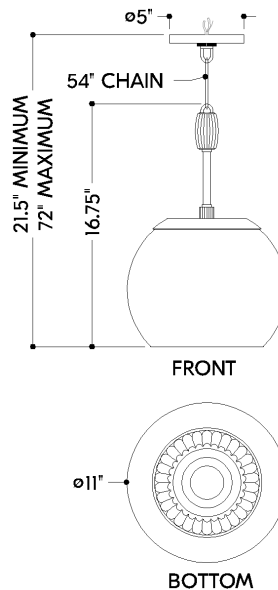

FINISHES

AGED BRASS

DIMENSIONS

Height: 66"
Width/Diameter: 66"
Length: 66"
Minimum Height: 66"
Maximum Height: 66"
Canopy/Backplate: 5.25"
Hanging Type: 108" Premium Composite Cord
Product Weight: 66lb
Extension: 66"
Top to Center: 66"
Canopy/Backplate Shape: Round
Sloped Ceiling Compatible: No
Living Finish: Yes
Uplight Only: Yes

Shade

Shade 1: Glass
Shade 1 Finish: Clear
Shade 1 Top Width: 11"
Shade 1 Height: 8.5"
Shade 2: Glass
Shade 2 Finish: Opal Shiny Ribbed
Shade 2 Top Width: 7.25"
Shade 2 Height: 7.75"

ELECTRICAL

Bulb 1

Bulb Included: No
Socket: E26 Medium Base
Bulb Type: A19
Max Wattage: 15
Bulb Quantity: 1
Wire Length: 500mm
Cord Type: ! New Cord Type
Dimmer Type: Incandescent
Switch Type: ON/OFF STOMP SWITCH
Gem Box Required (2"x3"): Yes
Dark Sky: Yes
CRI: 66
Color Temp.: 66k
Lumens: 66
Title 24: Yes
Field Serviceable: No

CLEMENTON

7310-AGB

Battery

Battery Powered: Yes

Battery Included: Yes

Battery Life: ! New Battery Life !

SHIPPING

Carton 1: 23" x 15" x 15"