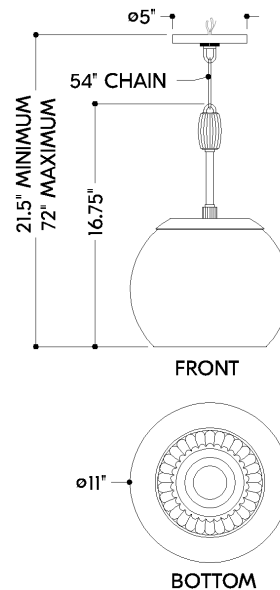

FINISHES

AGED BRASS

DIMENSIONS

Height: 66"
Width/Diameter: 66"
Length: 66"
Minimum Height: 66"
Maximum Height: 66"
Canopy/Backplate: 5.25"
Hanging Type: 108" Premium Composite Cord
Product Weight: 66lb
Extension: 66"
Top to Center: 66"
Canopy/Backplate Shape: Round
Sloped Ceiling Compatible: No
Living Finish: Yes
Uplight Only: Yes

Shade

Shade 1: Glass
Shade 1 Finish: Clear
Shade 1 Top Width: 11"
Shade 1 Height: 8.5"
Shade 2: Glass
Shade 2 Finish: Opal Shiny Ribbed
Shade 2 Top Width: 7.25"
Shade 2 Height: 7.75"

ELECTRICAL

Bulb 1

Bulb Included: No
Socket: E26 Medium Base
Bulb Type: A19
Max Wattage: 15
Bulb Quantity: 1
Wire Length: 500mm
Cord Type: ! New Cord Type
Dimmer Type: Incandescent
Switch Type: ON/OFF STOMP SWITCH
Gem Box Required (2"x3"): Yes
Dark Sky: Yes
CRI: 66
Color Temp.: 66k
Lumens: 66
Title 24: Yes
Field Serviceable: No

CLEMENTON

7310-AGB

Battery

Battery Powered: Yes

Battery Included: Yes

Battery Life: ! New Battery Life !

SHIPPING

Carton 1: 23" x 15" x 15"