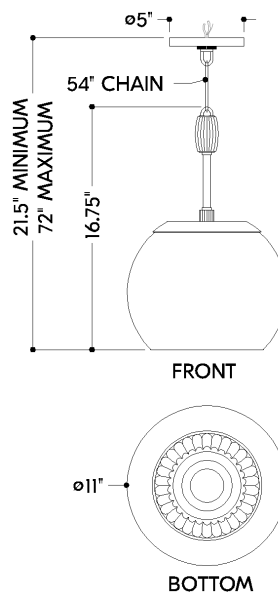

CLEMENTON

7310-DB

Inspired by nature, the retro silhouette of Clementon features a single orb accented by graceful details. The exterior shade is molded from clear glass, while the opal shiny glass interior features elegant fluting. Finished in Aged Brass, Clementon can make a fresh statement alone or be grouped above a countertop.

FINISHES

DISTRESSED BRONZE

DIMENSIONS

Height: 66"
Width/Diameter: 66"
Length: 66"
Minimum Height: 66"
Maximum Height: 66"
Canopy/Backplate: 5.25"
Hanging Type: 108" Premium Composite Cord
Product Weight: 66lb
Extension: 66"
Top to Center: 66"
Canopy/Backplate Shape: Round
Sloped Ceiling Compatible: No
Living Finish: Yes
Uplight Only: Yes

Shade

Shade 1: Glass
Shade 1 Finish: Clear
Shade 1 Top Width: 11"
Shade 1 Height: 8.5"
Shade 2: Glass
Shade 2 Finish: Opal Shiny Ribbed
Shade 2 Top Width: 7.25"
Shade 2 Height: 7.75"

ELECTRICAL

Bulb 1

Bulb Included: No
Socket: E26 Medium Base
Bulb Type: A19
Max Wattage: 15
Bulb Quantity: 1
Wire Length: 500mm
Cord Type: ! New Cord Type
Dimmer Type: Incandescent
Switch Type: ON/OFF STOMP SWITCH
Gem Box Required (2"x3"): Yes
Dark Sky: Yes
CRI: 66
Color Temp.: 66k
Lumens: 66
Title 24: Yes
Field Serviceable: No