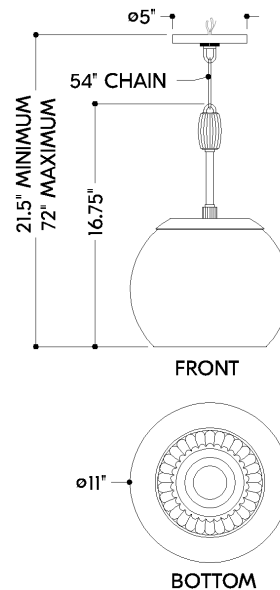

FINISHES

DISTRESSED BRONZE

DIMENSIONS

Height: 66"
Width/Diameter: 66"
Length: 66"
Minimum Height: 66"
Maximum Height: 66"
Canopy/Backplate: 5.25"
Hanging Type: 108" Premium Composite Cord
Product Weight: 66lb
Extension: 66"
Top to Center: 66"
Canopy/Backplate Shape: Round
Sloped Ceiling Compatible: No
Living Finish: Yes
Uplight Only: Yes

Shade

Shade 1: Glass
Shade 1 Finish: Clear
Shade 1 Top Width: 11"
Shade 1 Height: 8.5"
Shade 2: Glass
Shade 2 Finish: Opal Shiny Ribbed
Shade 2 Top Width: 7.25"
Shade 2 Height: 7.75"

ELECTRICAL

Bulb 1

Bulb Included: No
Socket: E26 Medium Base
Bulb Type: A19
Max Wattage: 15
Bulb Quantity: 1
Wire Length: 500mm
Cord Type: ! New Cord Type
Dimmer Type: Incandescent
Switch Type: ON/OFF STOMP SWITCH
Gem Box Required (2"x3"): Yes
Dark Sky: Yes
CRI: 66
Color Temp.: 66k
Lumens: 66
Title 24: Yes
Field Serviceable: No

CLEMENTON

7310-DB

Battery

Battery Powered: Yes

Battery Included: Yes

Battery Life: ! New Battery Life !

SHIPPING

Carton 1: 23" x 15" x 15"