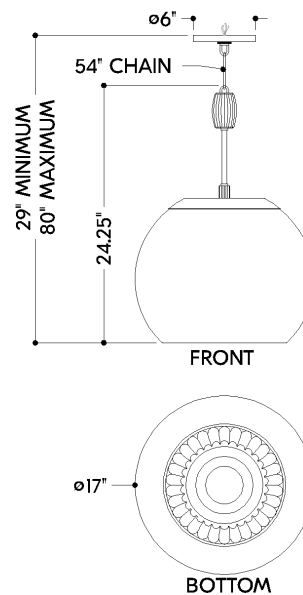

FINISHES

AGED BRASS

DIMENSIONS

Height: 66"
Width/Diameter: 66"
Length: 66"
Minimum Height: 66"
Maximum Height: 66"
Canopy/Backplate: 6"
Hanging Type: 108" Premium Composite Cord
Product Weight: 66lb
Extension: 66"
Top to Center: 66"
Canopy/Backplate Shape: Round
Sloped Ceiling Compatible: No
Living Finish: Yes
Uplight Only: Yes

Shade

Shade 1: Glass
Shade 1 Finish: Clear
Shade 1 Top Width: 13.5"
Shade 1 Height: 17"
Shade 2: Glass
Shade 2 Finish: Opal Shiny Ribbed
Shade 2 Top Width: 12.25"
Shade 2 Height: 11"

ELECTRICAL

Bulb 1

Bulb Included: No
Socket: E26 Medium Base
Bulb Type: A21
Max Wattage: 25
Bulb Quantity: 1
Wire Length: 500mm
Cord Type: ! New Cord Type
Dimmer Type: Incandescent
Switch Type: ON/OFF STOMP SWITCH
Gem Box Required (2"x3"): Yes
Dark Sky: Yes
CRI: 66
Color Temp.: 66k
Lumens: 66
Title 24: Yes
Field Serviceable: No

CLEMENTON

7317-AGB

Battery

Battery Powered: Yes

Battery Included: Yes

Battery Life: ! New Battery Life !

SHIPPING

Carton 1: 21" x 21" x 20"