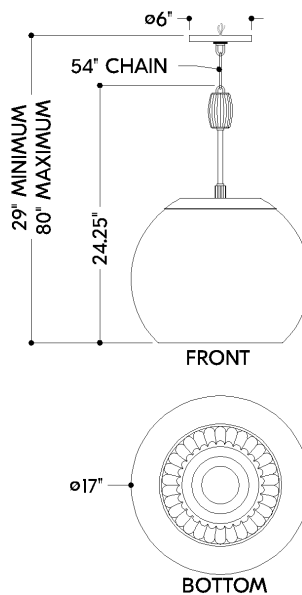

FINISHES

AGED BRASS

DIMENSIONS

Height: 66"
Width/Diameter: 66"
Length: 66"
Minimum Height: 66"
Maximum Height: 66"
Canopy/Backplate: 6"
Hanging Type: 108" Premium Composite Cord
Product Weight: 66lb
Extension: 66"
Top to Center: 66"
Canopy/Backplate Shape: Round
Sloped Ceiling Compatible: No
Living Finish: Yes
Uplight Only: Yes

Shade

Shade 1: Glass
Shade 1 Finish: Clear
Shade 1 Top Width: 13.5"
Shade 1 Height: 17"
Shade 2: Glass
Shade 2 Finish: Opal Shiny Ribbed
Shade 2 Top Width: 12.25"
Shade 2 Height: 11"

ELECTRICAL

Bulb 1

Bulb Included: No
Socket: E26 Medium Base
Bulb Type: A21
Max Wattage: 25
Bulb Quantity: 1
Wire Length: 500mm
Cord Type: ! New Cord Type
Dimmer Type: Incandescent
Switch Type: ON/OFF STOMP SWITCH
Gem Box Required (2"x3"): Yes
Dark Sky: Yes
CRI: 66
Color Temp.: 66k
Lumens: 66
Title 24: Yes
Field Serviceable: No

CLEMENTON

7317-AGB

Battery

Battery Powered: Yes

Battery Included: Yes

Battery Life: ! New Battery Life !

SHIPPING

Carton 1: 21" x 21" x 20"