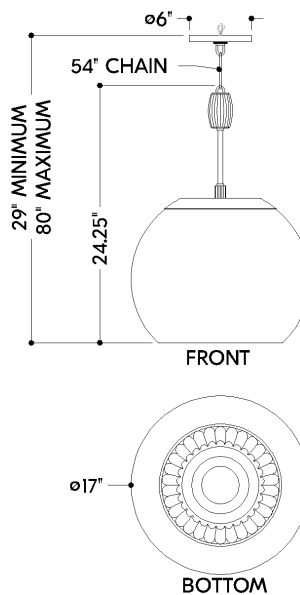

CLEMENTON

7317-DB

Inspired by nature, the retro silhouette of Clementon features a single orb accented by graceful details. The exterior shade is molded from clear glass, while the opal shiny glass interior features elegant fluting. Finished in Aged Brass, Clementon can make a fresh statement alone or be grouped above a countertop.

FINISHES

DISTRESSED BRONZE

DIMENSIONS

Height: 66"

Width/Diameter: 66"

Length: 66"

Minimum Height: 66"

Maximum Height: 66"

Canopy/Backplate: 6"

Hanging Type: 108" Premium Composite Cord

Product Weight: 66lb

Extension: 66"

Top to Center: 66"

Canopy/Backplate Shape: Round

Sloped Ceiling Compatible: No

Living Finish: Yes

Uplight Only: Yes

Shade

Shade 1: Glass

Shade 1 Finish: Clear

Shade 1 Top Width: 13.5"

Shade 1 Height: 17"

Shade 2: Glass

Shade 2 Finish: Opal Shiny Ribbed

Shade 2 Top Width: 12.25"

Shade 2 Height: 11"

ELECTRICAL

Bulb 1

Bulb Included: No

Socket: E26 Medium Base

Bulb Type: A21

Max Wattage: 25

Bulb Quantity: 1

Wire Length: 500mm

Cord Type: ! New Cord Type

Dimmer Type: Incandescent

Switch Type: ON/OFF STOMP SWITCH

Gem Box Required (2"x3"): Yes

Dark Sky: Yes

CRI: 66

Color Temp.: 66k

Lumens: 66

Title 24: Yes

Field Serviceable: No