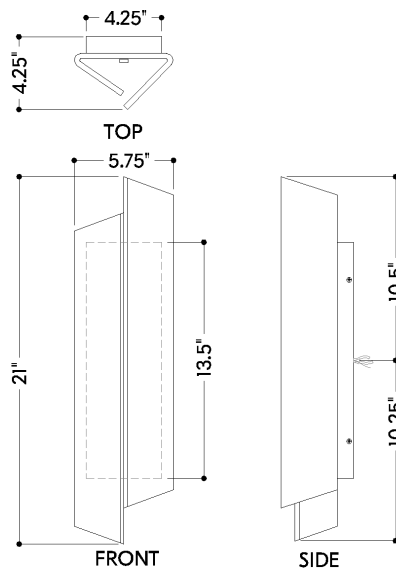

Battery

Battery Powered: Yes
Battery Included: Yes
Battery Life: ! New Battery Life !