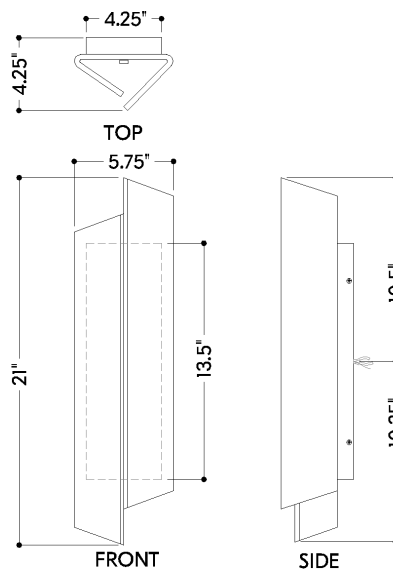

FINISHES

AGED BRASS

DIMENSIONS / SPECS

Height: 66"
Width/Diameter: 66"
Length: 66"
Minimum Height: 66"
Maximum Height: 66"
Canopy/Backplate: 4.25"
Hanging Type: 108" Premium Composite Cord
Product Weight: 66lb
Extension: 66"
Top to Center: 66"
Canopy/Backplate Shape: Rectangle
Sloped Ceiling Compatible: No
Living Finish: Yes
Uplight Only: Yes
Min Extension: 66"
Max Extension: 66"

Shade 1: Cast Glass
Shade 1 Finish: Piastra
Shade 1 Top Width: 5.75"
Shade 1 Height: 21"

ELECTRICAL

Bulb 1

Bulb Included: N/A
Socket: Integrated LED
Max Wattage: 16
Bulb Quantity: 1
Wire Length: 500mm
Cord Type: ! New Cord Type
Dimmer Type: Incandescent
Switch Type: ON/OFF STOMP SWITCH
Gem Box Required (2"x3"): Yes
Dark Sky: Yes
CRI: 66
Color Temp.: 66k
Lumens: 66
Title 24: Yes
Field Serviceable: No

Battery

Battery Powered: Yes
Battery Included: Yes
Battery Life: ! New Battery Life !

SHIPPING

Carton 1: 24" x 8" x 8"
Carton 1 Weight: 10lb
Shipping Method: Ground
Country of Origin: CN

HUDSON VALLEY
LIGHTING GROUP