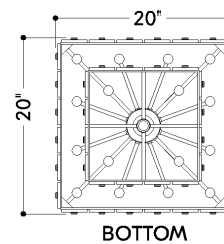

## DIMENSIONS / SPECS

Height: 66"  
Width/Diameter: 66"  
Length: 66"  
Minimum Height: 66"  
Maximum Height: 66"  
Canopy/Backplate: 7"  
Hanging Type: 108" Premium Composite Cord  
Product Weight: 66lb  
Extension: 66"  
Top to Center: 66"  
Canopy/Backplate Shape: Square  
Sloped Ceiling Compatible: No  
Living Finish: Yes  
Uplight Only: Yes  
Min Extension: 66"  
Max Extension: 66"

Shade 1: Alabaster  
Shade 1 Top Length: 10"  
Shade 1 Top Width: 3"  
Shade 1 Height: 0.5"