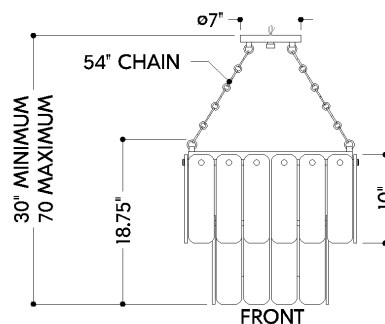

*Due to the one-of-a-kind nature of the medium, exact colors and patterns may vary slightly from the image shown.

FINISHES

AGED BRASS

DIMENSIONS / SPECS

Height: 66"
Width/Diameter: 66"
Length: 66"
Minimum Height: 66"
Maximum Height: 66"
Canopy/Backplate: 7"
Hanging Type: 108" Premium Composite Cord
Product Weight: 66lb
Extension: 66"
Top to Center: 66"
Canopy/Backplate Shape: Square
Sloped Ceiling Compatible: No
Living Finish: Yes
Uplight Only: Yes
Min Extension: 66"
Max Extension: 66"

Shade 1: Alabaster
Shade 1 Top Length: 10"
Shade 1 Top Width: 3"
Shade 1 Height: 0.5"

ELECTRICAL

Bulb 1

Bulb Included: No
Socket: E12 Candelabra Base
Bulb Type: B11
Max Wattage: 8
Bulb Quantity: 17
Wire Length: 500mm
Cord Type: ! New Cord Type
Dimmer Type: Incandescent
Switch Type: ON/OFF STOMP SWITCH
Gem Box Required (2"x3"): Yes
Dark Sky: Yes
CRI: 66
Color Temp.: 66k
Lumens: 66
Title 24: Yes
Field Serviceable: No

Battery

Battery Powered: Yes
Battery Included: Yes
Battery Life: ! New Battery Life !