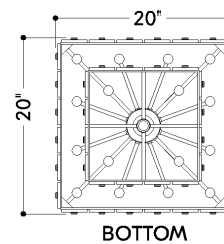

*Due to the one-of-a-kind nature of the medium, exact colors and patterns may vary slightly from the image shown.

FINISHES

AGED BRASS

DIMENSIONS / SPECS

Height: 66"
Width/Diameter: 66"
Length: 66"
Minimum Height: 66"
Maximum Height: 66"
Canopy/Backplate: 7"
Hanging Type: 108" Premium Composite Cord
Product Weight: 66lb
Extension: 66"
Top to Center: 66"
Canopy/Backplate Shape: Square
Sloped Ceiling Compatible: No
Living Finish: Yes
Uplight Only: Yes
Min Extension: 66"
Max Extension: 66"

Shade 1: Alabaster
Shade 1 Top Length: 10"
Shade 1 Top Width: 3"
Shade 1 Height: 0.5"

ELECTRICAL

Bulb 1

Bulb Included: No
Socket: E12 Candelabra Base
Bulb Type: B11
Max Wattage: 8
Bulb Quantity: 17
Wire Length: 500mm
Cord Type: ! New Cord Type
Dimmer Type: Incandescent
Switch Type: ON/OFF STOMP SWITCH
Gem Box Required (2"x3"): Yes
Dark Sky: Yes
CRI: 66
Color Temp.: 66k
Lumens: 66
Title 24: Yes
Field Serviceable: No

Battery

Battery Powered: Yes
Battery Included: Yes
Battery Life: ! New Battery Life !

HUDSON VALLEY
LIGHTING GROUP

MOISSANITE

7418-AGB

SHIPPING

Carton 1: 26" x 26" x 17"

Carton 1 Weight: 62lb