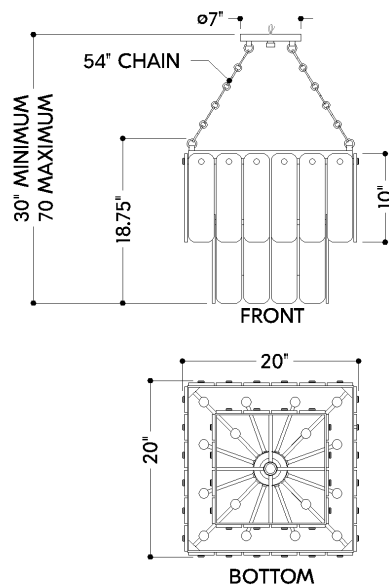

MOISSANITE

7418-AGB

Inspired by Art Deco design, this grand chandelier features three tiers of lustrous cascading alabaster panels. Cool and milky when unlit, the subtly translucent alabaster comes to life with a warm glow when illuminated. Enhanced with Aged Brass finials and suspended from an elegant chain, Moissanite exudes an old-world sense of glamor. Choose between a 17 or 33-light option – both make a striking statement in an entryway or large living room.

*Due to the one-of-a-kind nature of the medium, exact colors and patterns may vary slightly from the image shown.

FINISHES

AGED BRASS

DIMENSIONS

Height: 66"
Width/Diameter: 66"
Length: 66"
Minimum Height: 66"
Maximum Height: 66"
Canopy/Backplate: 7"
Hanging Type: 108" Premium Composite Cord
Product Weight: 66lb
Extension: 66"
Top to Center: 66"
Canopy/Backplate Shape: Square
Sloped Ceiling Compatible: No
Living Finish: Yes
Uplight Only: Yes

Shade

Shade 1: Alabaster
Shade 1 Top Length: 10"
Shade 1 Top Width: 3"
Shade 1 Height: 0.5"

ELECTRICAL

Bulb 1

Bulb Included: No
Socket: E12 Candelabra Base
Bulb Type: B11
Max Wattage: 8
Bulb Quantity: 17
Wire Length: 500mm
Cord Type: ! New Cord Type
Dimmer Type: Incandescent
Switch Type: ON/OFF STOMP SWITCH
Gem Box Required (2"x3"): Yes
Dark Sky: Yes
CRI: 66
Color Temp.: 66k
Lumens: 66
Title 24: Yes
Field Serviceable: No

HUDSON VALLEY
LIGHTING GROUP

| hvlgroup.com | 1.800.814.3993