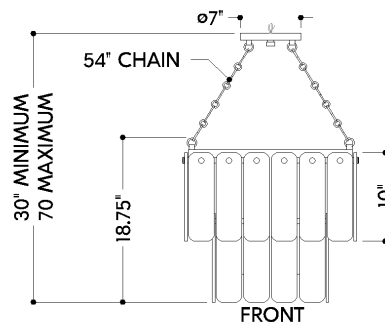

*Due to the one-of-a-kind nature of the medium, exact colors and patterns may vary slightly from the image shown.

FINISHES

AGED BRASS

DIMENSIONS / SPECS

Height: 66"
Width/Diameter: 66"
Length: 66"
Minimum Height: 66"
Maximum Height: 66"
Canopy/Backplate: 7"
Hanging Type: 108" Premium Composite Cord
Product Weight: 66lb
Extension: 66"
Top to Center: 66"
Canopy/Backplate Shape: Square
Sloped Ceiling Compatible: No
Living Finish: Yes
Uplight Only: Yes
Min Extension: 66"
Max Extension: 66"

Shade 1: Alabaster
Shade 1 Top Length: 10"
Shade 1 Top Width: 3"
Shade 1 Height: 0.5"

ELECTRICAL

Bulb 1

Bulb Included: No
Socket: E12 Candelabra Base
Bulb Type: B11
Max Wattage: 8
Bulb Quantity: 17
Wire Length: 500mm
Cord Type: ! New Cord Type
Dimmer Type: Incandescent
Switch Type: ON/OFF STOMP SWITCH
Gem Box Required (2"x3"): Yes
Dark Sky: Yes
CRI: 66
Color Temp.: 66k
Lumens: 66
Title 24: Yes
Field Serviceable: No

Battery

Battery Powered: Yes
Battery Included: Yes
Battery Life: ! New Battery Life !

HUDSON VALLEY
LIGHTING GROUP

MOISSANITE

7418-AGB

SHIPPING

Carton 1: 26" x 26" x 17"

Carton 1 Weight: 62lb