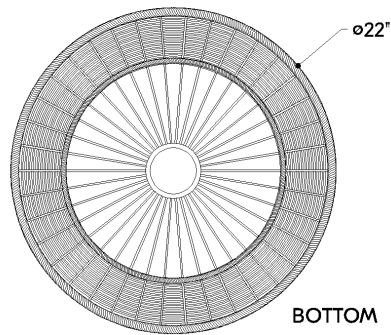

BAYCHESTER

7422-BRL

Inspired by the tranquility of the sea, this handwoven pendant light provides ambient illumination day and night. Combining rustic materials, a conical rattan shade is suspended from a large Bronze Leaf loop and chain. Serving as a powerful downlight, it brims with contemporary character and functionality. Baychester is available in two sizes to suit your space.

*Due to the one-of-a-kind nature of the medium, exact colors and patterns may vary slightly from the image shown.

FINISHES

BRONZE LEAF

Coastal Suitable Finish (EPM): Yes