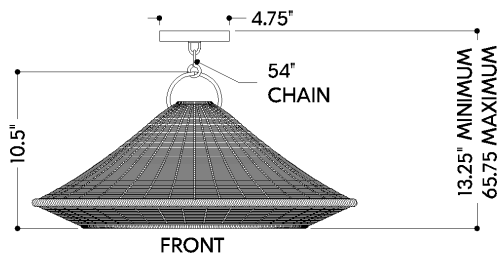

BAYCHESTER

7422-BRL

Inspired by the tranquility of the sea, this handwoven pendant light provides ambient illumination day and night. Combining rustic materials, a conical rattan shade is suspended from a large Bronze Leaf loop and chain. Serving as a powerful downlight, it brims with contemporary character and functionality. Baychester is available in two sizes to suit your space.

*Due to the one-of-a-kind nature of the medium, exact colors and patterns may vary slightly from the image shown.

FINISHES

BRONZE LEAF

Coastal Suitable Finish (EPM): Yes