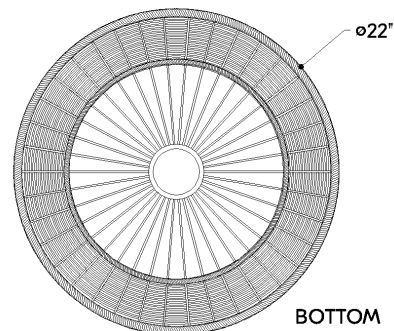

*Due to the one-of-a-kind nature of the medium, exact colors and patterns may vary slightly from the image shown.

FINISHES

BRONZE LEAF

DIMENSIONS

Height: 66"
Width/Diameter: 66"
Length: 66"
Minimum Height: 66"
Maximum Height: 66"
Canopy/Backplate: 4.75"
Hanging Type: 108" Premium Composite Cord
Product Weight: 66lb
Extension: 66"
Top to Center: 66"
Canopy/Backplate Shape: Round
Sloped Ceiling Compatible: No
Living Finish: Yes
Uplight Only: Yes

Shade

Shade 1: Rattan
Shade 1 Bottom L/W: 0" / 22"
Shade 1 Height: 6.75"

ELECTRICAL

Bulb 1

Bulb Included: No
Socket: E26 Medium Base
Bulb Type: G25
Max Wattage: 15
Bulb Quantity: 1
Wire Length: 500mm
Cord Type: ! New Cord Type
Dimmer Type: Incandescent
Switch Type: ON/OFF STOMP SWITCH
Gem Box Required (2"x3"): Yes
Dark Sky: Yes
CRI: 66
Color Temp.: 667k
Lumens: 66
Title 24: Yes
Field Serviceable: No

Battery

Battery Powered: Yes
Battery Included: Yes
Battery Life: ! New Battery Life !

BAYCHESTER

7422-BRL

SHIPPING

Carton 1: 26" x 26" x 15"

Carton 1 Weight: 19lb

Shipping Method: Ground