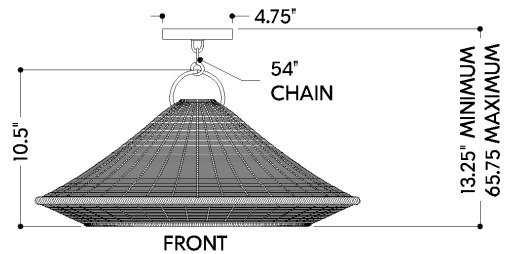

BAYCHESTER

7422-BRL

Inspired by the tranquility of the sea, this handwoven pendant light provides ambient illumination day and night. Combining rustic materials, a conical rattan shade is suspended from a large Bronze Leaf loop and chain. Serving as a powerful downlight, it brims with contemporary character and functionality. Baychester is available in two sizes to suit your space.

*Due to the one-of-a-kind nature of the medium, exact colors and patterns may vary slightly from the image shown.

FINISHES

BRONZE LEAF

DIMENSIONS / SPECS

Height: 66"
Width/Diameter: 66"
Length: 66"
Minimum Height: 66"
Maximum Height: 66"
Canopy/Backplate: 4.75"
Hanging Type: 108" Premium Composite Cord
Product Weight: 66lb
Extension: 66"
Top to Center: 66"
Canopy/Backplate Shape: Round
Sloped Ceiling Compatible: No
Living Finish: Yes
Uplight Only: Yes
Min Extension: 66"
Max Extension: 66"

Shade 1: Rattan
Shade 1 Bottom L/W: 0" / 22"
Shade 1 Height: 6.75"

ELECTRICAL

Bulb 1

Bulb Included: No
Socket: E26 Medium Base
Bulb Type: G25
Max Wattage: 15
Bulb Quantity: 1
Wire Length: 500mm
Cord Type: ! New Cord Type
Dimmer Type: Incandescent
Switch Type: ON/OFF STOMP SWITCH
Gem Box Required (2"x3"): Yes
Dark Sky: Yes
CRI: 66
Color Temp.: 667k
Lumens: 66
Title 24: Yes
Field Serviceable: No

Battery

Battery Powered: Yes
Battery Included: Yes
Battery Life: ! New Battery Life !

HUDSON VALLEY
LIGHTING GROUP