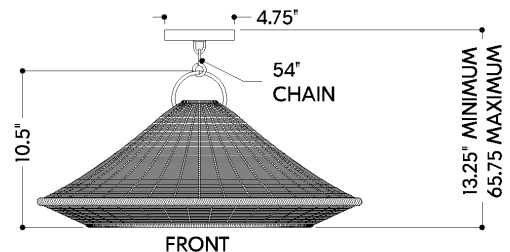

*Due to the one-of-a-kind nature of the medium, exact colors and patterns may vary slightly from the image shown.

FINISHES

BRONZE LEAF

DIMENSIONS

Height: 66"
Width/Diameter: 66"
Length: 66"
Minimum Height: 66"
Maximum Height: 66"
Canopy/Backplate: 4.75"
Hanging Type: 108" Premium Composite Cord
Product Weight: 66lb
Extension: 66"
Top to Center: 66"
Canopy/Backplate Shape: Round
Sloped Ceiling Compatible: No
Living Finish: Yes
Uplight Only: Yes

Shade

Shade 1: Rattan
Shade 1 Bottom L/W: 0" / 22"
Shade 1 Height: 6.75"

ELECTRICAL

Bulb 1

Bulb Included: No
Socket: E26 Medium Base
Bulb Type: G25
Max Wattage: 15
Bulb Quantity: 1
Wire Length: 500mm
Cord Type: ! New Cord Type
Dimmer Type: Incandescent
Switch Type: ON/OFF STOMP SWITCH
Gem Box Required (2"x3"): Yes
Dark Sky: Yes
CRI: 66
Color Temp.: 667k
Lumens: 66
Title 24: Yes
Field Serviceable: No

Battery

Battery Powered: Yes
Battery Included: Yes
Battery Life: ! New Battery Life !

BAYCHESTER

7422-BRL

SHIPPING

Carton 1: 26" x 26" x 15"

Carton 1 Weight: 19lb

Shipping Method: Ground