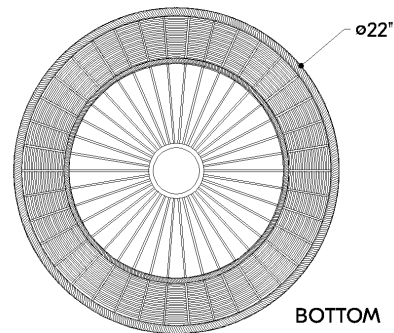

*Due to the one-of-a-kind nature of the medium, exact colors and patterns may vary slightly from the image shown.

FINISHES

BRONZE LEAF

DIMENSIONS / SPECS

Height: 66"
Width/Diameter: 66"
Length: 66"
Minimum Height: 66"
Maximum Height: 66"
Canopy/Backplate: 4.75"
Hanging Type: 108" Premium Composite Cord
Product Weight: 66lb
Extension: 66"
Top to Center: 66"
Canopy/Backplate Shape: Round
Sloped Ceiling Compatible: No
Living Finish: Yes
Uplight Only: Yes
Min Extension: 66"
Max Extension: 66"

Shade 1: Rattan
Shade 1 Bottom L/W: 0" / 22"
Shade 1 Height: 6.75"

ELECTRICAL

Bulb 1

Bulb Included: No
Socket: E26 Medium Base
Bulb Type: G25
Max Wattage: 15
Bulb Quantity: 1
Wire Length: 500mm
Cord Type: ! New Cord Type
Dimmer Type: Incandescent
Switch Type: ON/OFF STOMP SWITCH
Gem Box Required (2"x3"): Yes
Dark Sky: Yes
CRI: 66
Color Temp.: 667k
Lumens: 66
Title 24: Yes
Field Serviceable: No

Battery

Battery Powered: Yes
Battery Included: Yes
Battery Life: ! New Battery Life !

HUDSON VALLEY
LIGHTING GROUP

BAYCHESTER

7422-BRL

SHIPPING

Carton 1: 26" x 26" x 15"

Carton 1 Weight: 19lb