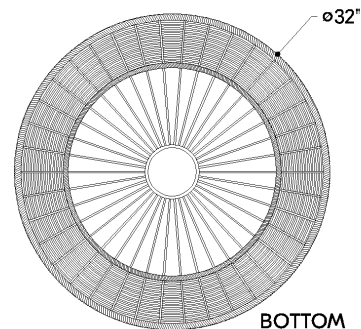

*Due to the one-of-a-kind nature of the medium, exact colors and patterns may vary slightly from the image shown.

FINISHES

BRONZE LEAF

DIMENSIONS

Height: 66"
Width/Diameter: 66"
Length: 66"
Minimum Height: 66"
Maximum Height: 66"
Canopy/Backplate: 6"
Hanging Type: 108" Premium Composite Cord
Product Weight: 66lb
Extension: 66"
Top to Center: 66"
Canopy/Backplate Shape: Round
Sloped Ceiling Compatible: No
Living Finish: Yes
Uplight Only: Yes

Shade

Shade 1: Rattan
Shade 1 Bottom L/W: 0" / 32"
Shade 1 Height: 9.75"

ELECTRICAL

Bulb 1

Bulb Included: No
Socket: E26 Medium Base
Bulb Type: G40
Max Wattage: 25
Bulb Quantity: 1
Wire Length: 500mm
Cord Type: ! New Cord Type
Dimmer Type: Incandescent
Switch Type: ON/OFF STOMP SWITCH
Gem Box Required (2"x3"): Yes
Dark Sky: Yes
CRI: 66
Color Temp.: 66k
Lumens: 66
Title 24: Yes
Field Serviceable: No

Battery

Battery Powered: Yes
Battery Included: Yes
Battery Life: ! New Battery Life !

BAYCHESTER

7432-BRL

SHIPPING

Carton 1: 36" x 36" x 19"

Carton 1 Weight: 31lb

Shipping Method: Truck Only