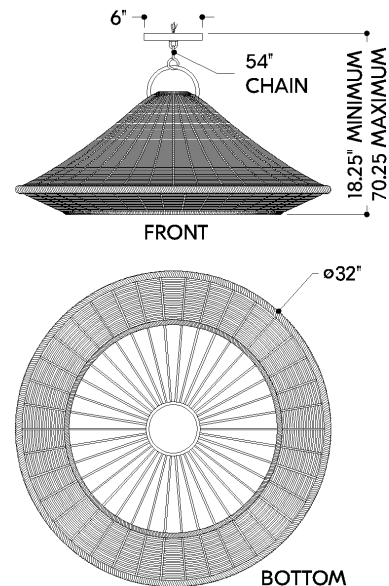

*Due to the one-of-a-kind nature of the medium, exact colors and patterns may vary slightly from the image shown.

FINISHES

BRONZE LEAF

DIMENSIONS

Height: 66"
Width/Diameter: 66"
Length: 66"
Minimum Height: 66"
Maximum Height: 66"
Canopy/Backplate: 6"
Hanging Type: 108" Premium Composite Cord
Product Weight: 66lb
Extension: 66"
Top to Center: 66"
Canopy/Backplate Shape: Round
Sloped Ceiling Compatible: No
Living Finish: Yes
Uplight Only: Yes

Shade

Shade 1: Rattan
Shade 1 Bottom L/W: 0" / 32"
Shade 1 Height: 9.75"

ELECTRICAL

Bulb 1

Bulb Included: No
Socket: E26 Medium Base
Bulb Type: G40
Max Wattage: 25
Bulb Quantity: 1
Wire Length: 500mm
Cord Type: ! New Cord Type
Dimmer Type: Incandescent
Switch Type: ON/OFF STOMP SWITCH
Gem Box Required (2"x3"): Yes
Dark Sky: Yes
CRI: 66
Color Temp.: 66k
Lumens: 66
Title 24: Yes
Field Serviceable: No

Battery

Battery Powered: Yes
Battery Included: Yes
Battery Life: ! New Battery Life !

BAYCHESTER

7432-BRL

SHIPPING

Carton 1: 36" x 36" x 19"

Carton 1 Weight: 31lb

Shipping Method: Truck Only