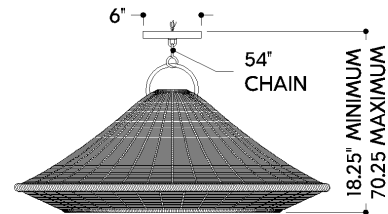

*Due to the one-of-a-kind nature of the medium, exact colors and patterns may vary slightly from the image shown.

FINISHES

BRONZE LEAF

DIMENSIONS

Height: 66"
Width/Diameter: 66"
Length: 66"
Minimum Height: 66"
Maximum Height: 66"
Canopy/Backplate: 6"
Hanging Type: 108" Premium Composite Cord
Product Weight: 66lb
Extension: 66"
Top to Center: 66"
Canopy/Backplate Shape: Round
Sloped Ceiling Compatible: No
Living Finish: Yes
Uplight Only: Yes

Shade

Shade 1: Rattan
Shade 1 Bottom L/W: 0" / 32"
Shade 1 Height: 9.75"

ELECTRICAL

Bulb 1

Bulb Included: No
Socket: E26 Medium Base
Bulb Type: G40
Max Wattage: 25
Bulb Quantity: 1
Wire Length: 500mm
Cord Type: ! New Cord Type
Dimmer Type: Incandescent
Switch Type: ON/OFF STOMP SWITCH
Gem Box Required (2"x3"): Yes
Dark Sky: Yes
CRI: 66
Color Temp.: 66k
Lumens: 66
Title 24: Yes
Field Serviceable: No

Battery

Battery Powered: Yes
Battery Included: Yes
Battery Life: ! New Battery Life !

BAYCHESTER

7432-BRL

SHIPPING

Carton 1: 36" x 36" x 19"

Carton 1 Weight: 31lb

Shipping Method: Truck Only