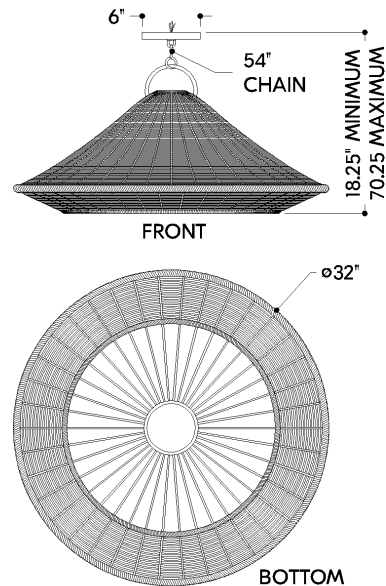

*Due to the one-of-a-kind nature of the medium, exact colors and patterns may vary slightly from the image shown.

FINISHES

BRONZE LEAF

DIMENSIONS / SPECS

Height: 66"
Width/Diameter: 66"
Length: 66"
Minimum Height: 66"
Maximum Height: 66"
Canopy/Backplate: 6"
Hanging Type: 108" Premium Composite Cord
Product Weight: 66lb
Extension: 66"
Top to Center: 66"
Canopy/Backplate Shape: Round
Sloped Ceiling Compatible: No
Living Finish: Yes
Uplight Only: Yes
Min Extension: 66"
Max Extension: 66"

Shade 1: Rattan
Shade 1 Bottom L/W: 0" / 32"
Shade 1 Height: 9.75"

ELECTRICAL

Bulb 1

Bulb Included: No
Socket: E26 Medium Base
Bulb Type: G40
Max Wattage: 25
Bulb Quantity: 1
Wire Length: 500mm
Cord Type: ! New Cord Type
Dimmer Type: Incandescent
Switch Type: ON/OFF STOMP SWITCH
Gem Box Required (2"x3"): Yes
Dark Sky: Yes
CRI: 66
Color Temp.: 66k
Lumens: 66
Title 24: Yes
Field Serviceable: No

Battery

Battery Powered: Yes
Battery Included: Yes
Battery Life: ! New Battery Life !

BAYCHESTER

7432-BRL

SHIPPING

Carton 1: 36" x 36" x 19"

Carton 1 Weight: 31lb

Shipping Method: Truck Only