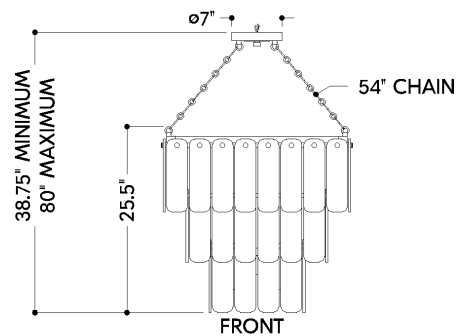

*Due to the one-of-a-kind nature of the medium, exact colors and patterns may vary slightly from the image shown.

FINISHES

AGED BRASS

DIMENSIONS / SPECS

Height: 66"
Width/Diameter: 66"
Length: 66"
Minimum Height: 66"
Maximum Height: 66"
Canopy/Backplate: 7"
Hanging Type: 108" Premium Composite Cord
Product Weight: 66lb
Extension: 66"
Top to Center: 66"
Canopy/Backplate Shape: Square
Sloped Ceiling Compatible: No
Living Finish: Yes
Uplight Only: Yes
Min Extension: 66"
Max Extension: 66"

Shade 1: Alabaster
Shade 1 Top Length: 10"
Shade 1 Top Width: 3"
Shade 1 Height: 0.5"

ELECTRICAL

Bulb 1

Bulb Included: No
Socket: E12 Candelabra Base
Bulb Type: B11
Max Wattage: 8
Bulb Quantity: 33
Wire Length: 500mm
Cord Type: ! New Cord Type
Dimmer Type: Incandescent
Switch Type: ON/OFF STOMP SWITCH
Gem Box Required (2"x3"): Yes
Dark Sky: Yes
CRI: 66
Color Temp.: 66k
Lumens: 66
Title 24: Yes
Field Serviceable: No

Battery

Battery Powered: Yes
Battery Included: Yes
Battery Life: ! New Battery Life !

HUDSON VALLEY
LIGHTING GROUP

MOISSANITE

7433-AGB

SHIPPING

Carton 1: 33" x 33" x 24"

Carton 1 Weight: 111lb