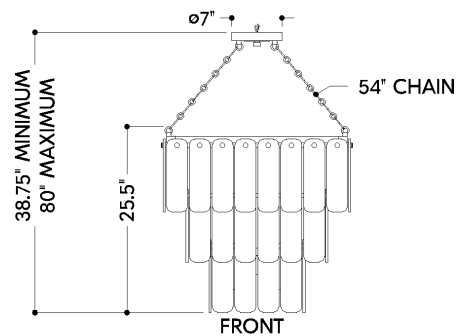

*Due to the one-of-a-kind nature of the medium, exact colors and patterns may vary slightly from the image shown.

FINISHES

AGED BRASS

DIMENSIONS / SPECS

Height: 66"
Width/Diameter: 66"
Length: 66"
Minimum Height: 66"
Maximum Height: 66"
Canopy/Backplate: 7"
Hanging Type: 108" Premium Composite Cord
Product Weight: 66lb
Extension: 66"
Top to Center: 66"
Canopy/Backplate Shape: Square
Sloped Ceiling Compatible: No
Living Finish: Yes
Uplight Only: Yes
Min Extension: 66"
Max Extension: 66"

Shade 1: Alabaster
Shade 1 Top Length: 10"
Shade 1 Top Width: 3"
Shade 1 Height: 0.5"

ELECTRICAL

Bulb 1

Bulb Included: No
Socket: E12 Candelabra Base
Bulb Type: B11
Max Wattage: 8
Bulb Quantity: 33
Wire Length: 500mm
Cord Type: ! New Cord Type
Dimmer Type: Incandescent
Switch Type: ON/OFF STOMP SWITCH
Gem Box Required (2"x3"): Yes
Dark Sky: Yes
CRI: 66
Color Temp.: 66k
Lumens: 66
Title 24: Yes
Field Serviceable: No

Battery

Battery Powered: Yes
Battery Included: Yes
Battery Life: ! New Battery Life !

MOISSANITE

7433-AGB

SHIPPING

Carton 1: 33" x 33" x 24"

Carton 1 Weight: 111lb

Shipping Method: Truck Only