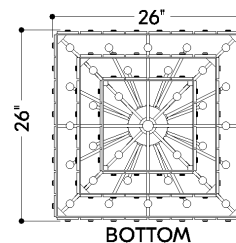

*Due to the one-of-a-kind nature of the medium, exact colors and patterns may vary slightly from the image shown.

FINISHES

AGED BRASS

DIMENSIONS / SPECS

Height: 66"
Width/Diameter: 66"
Length: 66"
Minimum Height: 66"
Maximum Height: 66"
Canopy/Backplate: 7"
Hanging Type: 108" Premium Composite Cord
Product Weight: 66lb
Extension: 66"
Top to Center: 66"
Canopy/Backplate Shape: Square
Sloped Ceiling Compatible: No
Living Finish: Yes
Uplight Only: Yes
Min Extension: 66"
Max Extension: 66"

Shade 1: Alabaster
Shade 1 Top Length: 10"
Shade 1 Top Width: 3"
Shade 1 Height: 0.5"

ELECTRICAL

Bulb 1

Bulb Included: No
Socket: E12 Candelabra Base
Bulb Type: B11
Max Wattage: 8
Bulb Quantity: 33
Wire Length: 500mm
Cord Type: ! New Cord Type
Dimmer Type: Incandescent
Switch Type: ON/OFF STOMP SWITCH
Gem Box Required (2"x3"): Yes
Dark Sky: Yes
CRI: 66
Color Temp.: 66k
Lumens: 66
Title 24: Yes
Field Serviceable: No

Battery

Battery Powered: Yes
Battery Included: Yes
Battery Life: ! New Battery Life !

MOISSANITE

7433-AGB

SHIPPING

Carton 1: 33" x 33" x 24"

Carton 1 Weight: 111lb

Shipping Method: Truck Only