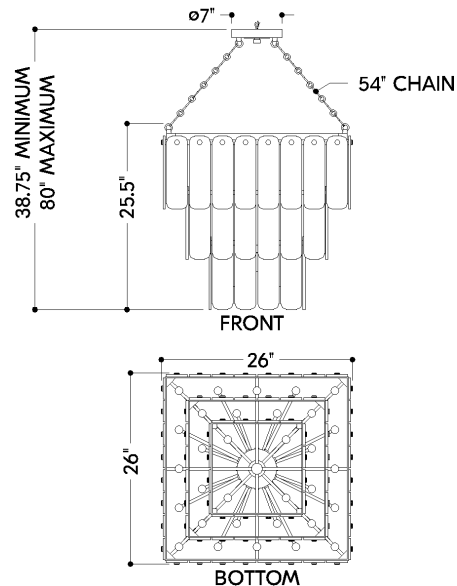

*Due to the one-of-a-kind nature of the medium, exact colors and patterns may vary slightly from the image shown.

FINISHES

AGED BRASS

DIMENSIONS

Height: 66"
Width/Diameter: 66"
Length: 66"
Minimum Height: 66"
Maximum Height: 66"
Canopy/Backplate: 7"
Hanging Type: 108" Premium Composite Cord
Product Weight: 66lb
Extension: 66"
Top to Center: 66"
Canopy/Backplate Shape: Square
Sloped Ceiling Compatible: No
Living Finish: Yes
Uplight Only: Yes

Shade

Shade 1: Alabaster
Shade 1 Top Length: 10"
Shade 1 Top Width: 3"
Shade 1 Height: 0.5"

ELECTRICAL

Bulb 1

Bulb Included: No
Socket: E12 Candelabra Base
Bulb Type: B11
Max Wattage: 8
Bulb Quantity: 33
Wire Length: 500mm
Cord Type: ! New Cord Type
Dimmer Type: Incandescent
Switch Type: ON/OFF STOMP SWITCH
Gem Box Required (2"x3"): Yes
Dark Sky: Yes
CRI: 66
Color Temp.: 66k
Lumens: 66
Title 24: Yes
Field Serviceable: No

MOISSANITE

7433-AGB

Battery

Battery Powered: Yes

Battery Included: Yes

Battery Life: ! New Battery Life !

SHIPPING

Carton 1: 33" x 33" x 24"