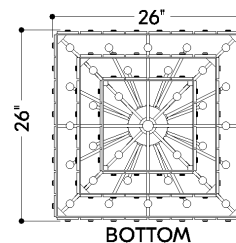

*Due to the one-of-a-kind nature of the medium, exact colors and patterns may vary slightly from the image shown.

FINISHES

AGED BRASS

DIMENSIONS / SPECS

Height: 66"
Width/Diameter: 66"
Length: 66"
Minimum Height: 66"
Maximum Height: 66"
Canopy/Backplate: 7"
Hanging Type: 108" Premium Composite Cord
Product Weight: 66lb
Extension: 66"
Top to Center: 66"
Canopy/Backplate Shape: Square
Sloped Ceiling Compatible: No
Living Finish: Yes
Uplight Only: Yes
Min Extension: 66"
Max Extension: 66"

Shade 1: Alabaster
Shade 1 Top Length: 10"
Shade 1 Top Width: 3"
Shade 1 Height: 0.5"

ELECTRICAL

Bulb 1

Bulb Included: No
Socket: E12 Candelabra Base
Bulb Type: B11
Max Wattage: 8
Bulb Quantity: 33
Wire Length: 500mm
Cord Type: ! New Cord Type
Dimmer Type: Incandescent
Switch Type: ON/OFF STOMP SWITCH
Gem Box Required (2"x3"): Yes
Dark Sky: Yes
CRI: 66
Color Temp.: 66k
Lumens: 66
Title 24: Yes
Field Serviceable: No

Battery

Battery Powered: Yes
Battery Included: Yes
Battery Life: ! New Battery Life !

HUDSON VALLEY
LIGHTING GROUP

MOISSANITE

7433-AGB

SHIPPING

Carton 1: 33" x 33" x 24"

Carton 1 Weight: 111lb