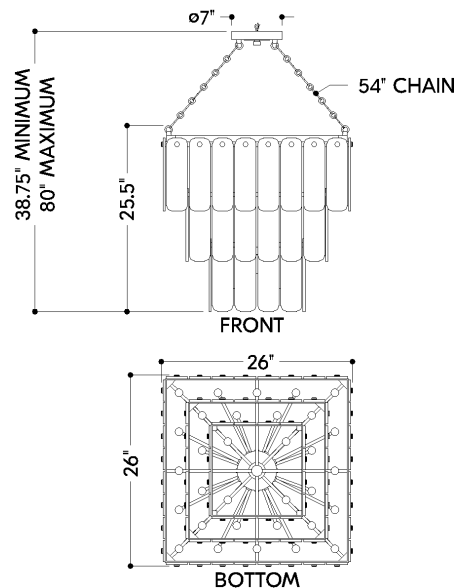

MOISSANITE

7433-AGB

Inspired by Art Deco design, this grand chandelier features three tiers of lustrous cascading alabaster panels. Cool and milky when unlit, the subtly translucent alabaster comes to life with a warm glow when illuminated. Enhanced with Aged Brass finials and suspended from an elegant chain, Moissanite exudes an old-world sense of glamor. Choose between a 17 or 33-light option – both make a striking statement in an entryway or large living room.

*Due to the one-of-a-kind nature of the medium, exact colors and patterns may vary slightly from the image shown.

FINISHES

AGED BRASS

DIMENSIONS

Height: 66"
Width/Diameter: 66"
Length: 66"
Minimum Height: 66"
Maximum Height: 66"
Canopy/Backplate: 7"
Hanging Type: 108" Premium Composite Cord
Product Weight: 66lb
Extension: 66"
Top to Center: 66"
Canopy/Backplate Shape: Square
Sloped Ceiling Compatible: No
Living Finish: Yes
Uplight Only: Yes

Shade

Shade 1: Alabaster
Shade 1 Top Length: 10"
Shade 1 Top Width: 3"
Shade 1 Height: 0.5"

ELECTRICAL

Bulb 1

Bulb Included: No
Socket: E12 Candelabra Base
Bulb Type: B11
Max Wattage: 8
Bulb Quantity: 33
Wire Length: 500mm
Cord Type: ! New Cord Type
Dimmer Type: Incandescent
Switch Type: ON/OFF STOMP SWITCH
Gem Box Required (2"x3"): Yes
Dark Sky: Yes
CRI: 66
Color Temp.: 66k
Lumens: 66
Title 24: Yes
Field Serviceable: No

HUDSON VALLEY
LIGHTING GROUP

| hvlgroup.com | 1.800.814.3993