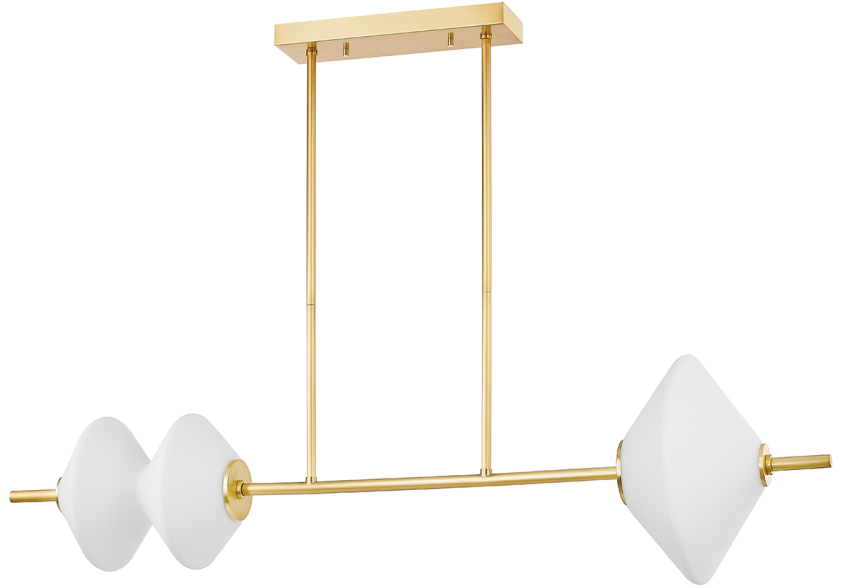

BARROW

7460-AGB

Stacked, angular geometric shades, set on simple arms, are the centerpiece of this showstopping design. Large-scale and linear, Barrow is available as a wall sconce, chandelier, and linear with a unique asymmetrical quality.

FINISHES

AGED BRASS (AGB)

Coastal Suitable Finish (EPM): No

DIMENSIONS

Height: 15"

Width/Diameter: 15"

Length: 60"

Minimum Height: 20.5"

Maximum Height: 65.5"

Canopy/Backplate: 4.75"

Hanging Type: 1-3" / 1-6" / 1-12" / 2-18" Stems

Product Weight: 23.1lb

Canopy/Backplate Shape: Rectangle

Sloped Ceiling Compatible: No

Living Finish: No

Uplight Only: No

Shade

Shade 1: Glass

Shade 1 Finish: Matte White

Shade 1 Top Width: 11"

Shade 1 Bottom L/W: 0" / 11"

Shade 1 Height: 13.75"

Replacement Glass Item #(s): GLS-7460-L

ELECTRICAL