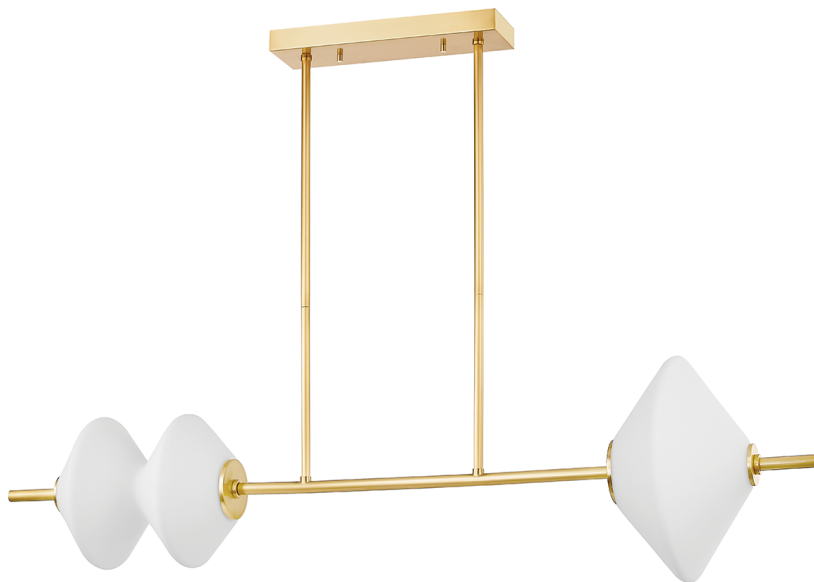

BARROW

7460-AGB

Stacked, angular geometric shades, set on simple arms, are the centerpiece of this showstopping design. Large-scale and linear, Barrow is available as a wall sconce, chandelier, and linear with a unique asymmetrical quality.

FINISHES

AGED BRASS

DIMENSIONS / SPECS

Height: 15"
Width/Diameter: 15"
Length: 60"
Minimum Height: 20.5"
Maximum Height: 65.5"
Canopy/Backplate: 4.75"
Hanging Type: 1-3" / 1-6" / 1-12" / 2-18" Stems
Product Weight: 23.1lb
Canopy/Backplate Shape: Rectangle
Sloped Ceiling Compatible: No
Living Finish: No
Uplight Only: No

Shade 1: Glass
Shade 1 Finish: Matte White
Shade 1 Top Width: 11"
Shade 1 Bottom L/W: 0" / 11"
Shade 1 Height: 13.75"
Replacement Glass Item #(s): GLS-7460-L

ELECTRICAL

Bulb 1
Bulb Included: N/A
Socket: Integrated LED
Max Wattage: 20
Bulb Quantity: 2
Dimmer Type: ELV, TRIAC, 0-10 VOLT
Gem Box Required (2"x3"): No
Dark Sky: No
CRI: 90
Color Temp.: 2700k
Lumens: 1050
Title 24: No
Field Serviceable: Yes