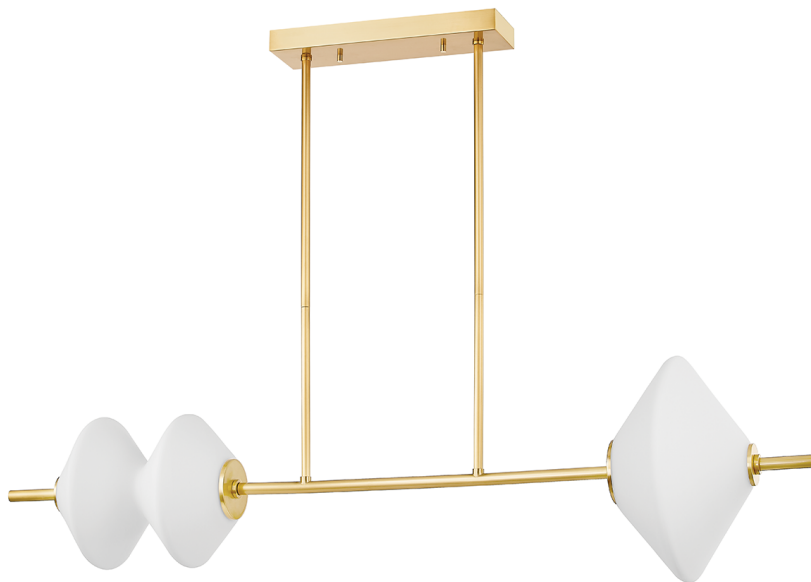

BARROW

7460-AGB

Stacked, angular geometric shades, set on simple arms, are the centerpiece of this showstopping design. Large-scale and linear, Barrow is available as a wall sconce, chandelier, and linear with a unique asymmetrical quality.

FINISHES

AGED BRASS

DIMENSIONS / SPECS

Height: 15"
Width/Diameter: 15"
Length: 60"
Minimum Height: 20.5"
Maximum Height: 65.5"
Canopy/Backplate: 4.75"
Hanging Type: 1-3" / 1-6" / 1-12" / 2-18" Stems
Product Weight: 23.1lb
Canopy/Backplate Shape: Rectangle
Sloped Ceiling Compatible: No
Living Finish: No
Uplight Only: No

Shade 1: Glass
Shade 1 Finish: Matte White
Shade 1 Top Width: 11"
Shade 1 Bottom L/W: 0" / 11"
Shade 1 Height: 13.75"
Replacement Glass Item #(s): GLS-7460-L

ELECTRICAL

Bulb 1
Bulb Included: N/A
Socket: Integrated LED
Max Wattage: 20
Bulb Quantity: 2
Dimmer Type: ELV, TRIAC, 0-10 VOLT
Gem Box Required (2"x3"): No
Dark Sky: No
CRI: 90
Color Temp.: 2700k
Lumens: 1050
Title 24: No
Field Serviceable: Yes