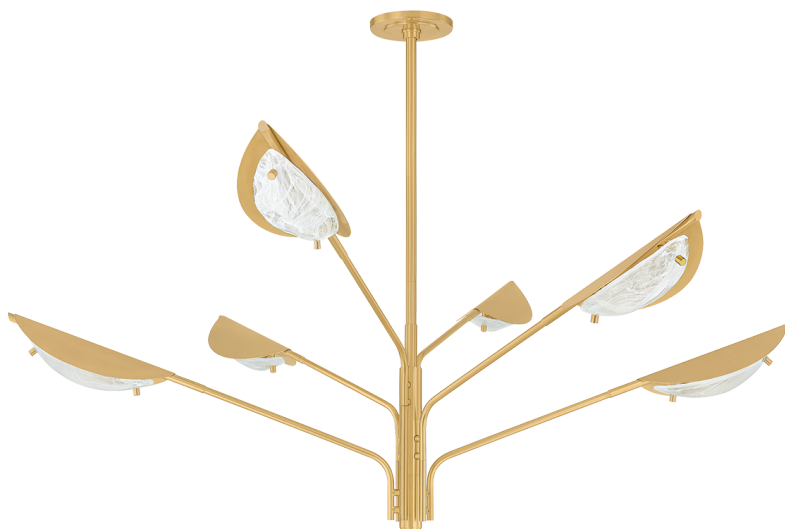

LEVIN

7506-AGB

FINISHES

AGED BRASS

DIMENSIONS / SPECS

Height: 66"
Width/Diameter: 66"
Length: 66"
Minimum Height: 66"
Maximum Height: 66"
Hanging Type: 108" Premium Composite Cord
Product Weight: 66lb
Extension: 66"
Top to Center: 66"
Sloped Ceiling Compatible: No
Living Finish: Yes
Uplight Only: Yes
Min Extension: 66"
Max Extension: 66"

ELECTRICAL

Bulb 1

Bulb Included: No
Max Wattage:
Bulb Quantity:
Wire Length: 500mm
Cord Type: ! New Cord Type
Dimmer Type: Incandescent
Switch Type: ON/OFF STOMP SWITCH
Gem Box Required (2"x3"): Yes
Dark Sky: Yes
CRI: 66
Color Temp.: 66k
Lumens: 66
Title 24: Yes
Field Serviceable: No

Battery

Battery Powered: Yes
Battery Included: Yes
Battery Life: ! New Battery Life !

SHIPPING

Carton 1: 1" x 1" x 1"
Carton 1 Weight: 1lb
Shipping Method: Ground
Country of Origin: CN

FRONT

BOTTOM