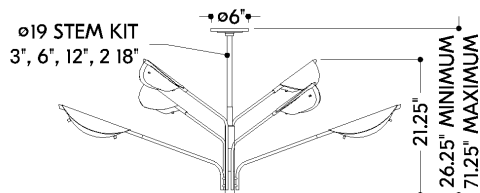

LEVIN

7506-AGB

FINISHES

AGED BRASS

DIMENSIONS / SPECS

Height: 66"
Width/Diameter: 66"
Length: 66"
Minimum Height: 66"
Maximum Height: 66"
Hanging Type: 108" Premium Composite Cord
Product Weight: 66lb
Extension: 66"
Top to Center: 66"
Sloped Ceiling Compatible: No
Living Finish: Yes
Uplight Only: Yes
Min Extension: 66"
Max Extension: 66"

ELECTRICAL

Bulb 1

Bulb Included: No
Max Wattage:
Bulb Quantity:
Wire Length: 500mm
Cord Type: ! New Cord Type
Dimmer Type: Incandescent
Switch Type: ON/OFF STOMP SWITCH
Gem Box Required (2"x3"): Yes
Dark Sky: Yes
CRI: 66
Color Temp.: 66k
Lumens: 66
Title 24: Yes
Field Serviceable: No

Battery

Battery Powered: Yes
Battery Included: Yes
Battery Life: ! New Battery Life !

SHIPPING

Carton 1: 1" x 1" x 1"
Carton 1 Weight: 1lb
Shipping Method: Ground
Country of Origin: CN

FRONT

BOTTOM