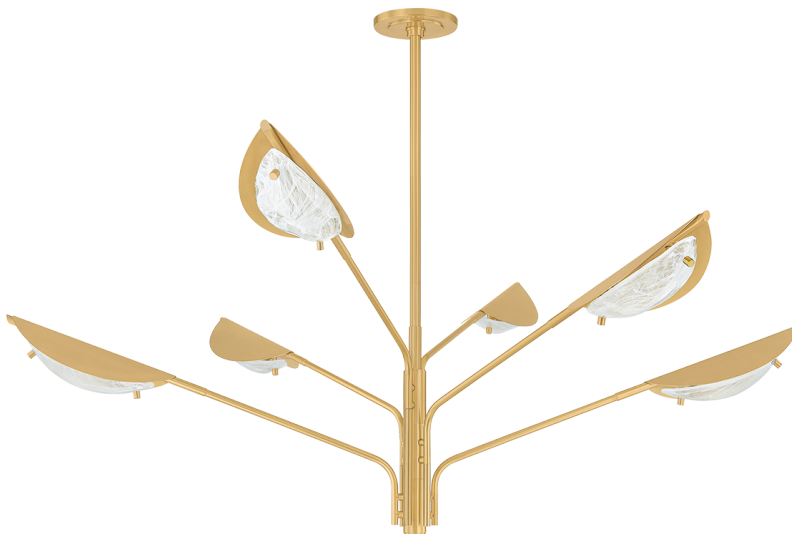

LEVIN

7506-AGB

FINISHES

AGED BRASS

DIMENSIONS

Height: 66"
Width/Diameter: 66"
Length: 66"
Minimum Height: 66"
Maximum Height: 66"
Hanging Type: 108" Premium Composite Cord
Product Weight: 66lb
Extension: 66"
Top to Center: 66"
Sloped Ceiling Compatible: No
Living Finish: Yes
Uplight Only: Yes

Shade

ELECTRICAL

Bulb 1

Bulb Included: No
Max Wattage:
Bulb Quantity:
Wire Length: 500mm
Cord Type: ! New Cord Type
Dimmer Type: Incandescent
Switch Type: ON/OFF STOMP SWITCH
Gem Box Required (2"x3"): Yes
Dark Sky: Yes
CRI: 66
Color Temp.: 66k
Lumens: 66
Title 24: Yes
Field Serviceable: No