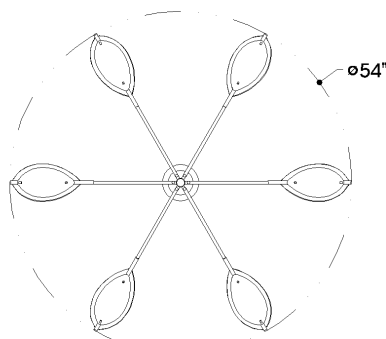

LEVIN

7506-AGB

FINISHES

AGED BRASS

DIMENSIONS / SPECS

Height: 66"
Width/Diameter: 66"
Length: 66"
Minimum Height: 66"
Maximum Height: 66"
Hanging Type: 108" Premium Composite Cord
Product Weight: 66lb
Extension: 66"
Top to Center: 66"
Sloped Ceiling Compatible: No
Living Finish: Yes
Uplight Only: Yes
Min Extension: 66"
Max Extension: 66"

ELECTRICAL

Bulb 1

Bulb Included: No
Max Wattage:
Bulb Quantity:
Wire Length: 500mm
Cord Type: ! New Cord Type
Dimmer Type: Incandescent
Switch Type: ON/OFF STOMP SWITCH
Gem Box Required (2"x3"): Yes
Dark Sky: Yes
CRI: 66
Color Temp.: 66k
Lumens: 66
Title 24: Yes
Field Serviceable: No

Battery

Battery Powered: Yes
Battery Included: Yes
Battery Life: ! New Battery Life !

SHIPPING

Carton 1: 1" x 1" x 1"
Carton 1 Weight: 1lb
Shipping Method: Ground
Country of Origin: CN

FRONT

BOTTOM