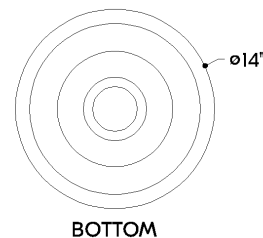

OBERON

7515-AGB

Playing on the layering of glass forms, this elegant pendant concept is a contemporary treasure. The etched outer shade fits seamlessly over an internal glass globe of the same finish, creating a distinctive bubble-like silhouette. Available in two sizes, Oberon floats overhead with serene lightness.

FINISHES

AGED BRASS

DIMENSIONS

Height: 66"
Width/Diameter: 66"
Length: 66"
Minimum Height: 66"
Maximum Height: 66"
Canopy/Backplate: 4.75"
Hanging Type: 108" Premium Composite Cord
Product Weight: 66lb
Extension: 66"
Top to Center: 66"
Canopy/Backplate Shape: Round
Sloped Ceiling Compatible: No
Living Finish: Yes
Uplight Only: Yes

Shade

Shade 1: Glass
Shade 1 Finish: Etched Matte
Shade 1 Top Width: 2.25"
Shade 1 Bottom L/W: 0" / 14"
Shade 1 Height: 10.75"
Shade 2: Glass
Shade 2 Finish: Etched Matte
Shade 2 Top Width: 2.5"
Shade 2 Height: 8.75"

ELECTRICAL

Bulb 1

Bulb Included: No
Socket: E26 Medium Base
Bulb Type: A19
Max Wattage: 15
Bulb Quantity: 1
Wire Length: 500mm
Cord Type: ! New Cord Type
Dimmer Type: Incandescent
Switch Type: ON/OFF STOMP SWITCH
Gem Box Required (2"x3"): Yes
Dark Sky: Yes
CRI: 66
Color Temp.: 66k
Lumens: 66
Title 24: Yes
Field Serviceable: No