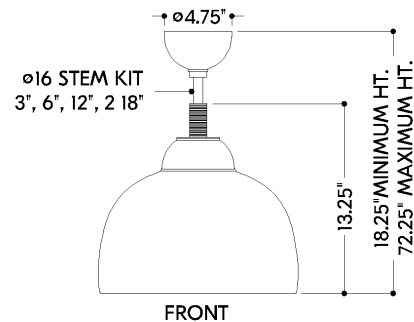

FINISHES

AGED BRASS

DIMENSIONS

Height: 66"
Width/Diameter: 66"
Length: 66"
Minimum Height: 66"
Maximum Height: 66"
Canopy/Backplate: 4.75"
Hanging Type: 108" Premium Composite Cord
Product Weight: 66lb
Extension: 66"
Top to Center: 66"
Canopy/Backplate Shape: Round
Sloped Ceiling Compatible: No
Living Finish: Yes
Uplight Only: Yes

Shade

Shade 1: Glass
Shade 1 Finish: Etched Matte
Shade 1 Top Width: 2.25"
Shade 1 Bottom L/W: 0" / 14"
Shade 1 Height: 10.75"
Shade 2: Glass
Shade 2 Finish: Etched Matte
Shade 2 Top Width: 2.5"
Shade 2 Height: 8.75"

ELECTRICAL

Bulb 1

Bulb Included: No
Socket: E26 Medium Base
Bulb Type: A19
Max Wattage: 15
Bulb Quantity: 1
Wire Length: 500mm
Cord Type: ! New Cord Type
Dimmer Type: Incandescent
Switch Type: ON/OFF STOMP SWITCH
Gem Box Required (2"x3"): Yes
Dark Sky: Yes
CRI: 66
Color Temp.: 66k
Lumens: 66
Title 24: Yes
Field Serviceable: No

OBERON

7515-AGB

Battery

Battery Powered: **Yes**

Battery Included: **Yes**

Battery Life: **! New Battery Life !**

SHIPPING

Carton 1: **20" x 20" x 23"**