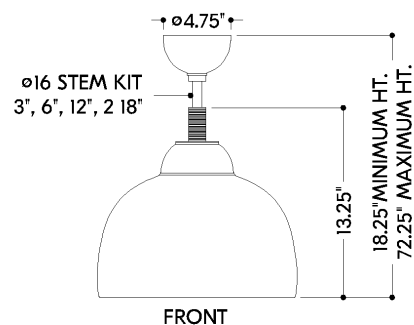

FINISHES

AGED BRASS

DIMENSIONS / SPECS

Height: 66"
Width/Diameter: 66"
Length: 66"
Minimum Height: 66"
Maximum Height: 66"
Canopy/Backplate: 4.75"
Hanging Type: 108" Premium Composite Cord
Product Weight: 66lb
Extension: 66"
Top to Center: 66"
Canopy/Backplate Shape: Round
Sloped Ceiling Compatible: No
Living Finish: Yes
Uplight Only: Yes
Min Extension: 66"
Max Extension: 66"

Shade 1: Glass
Shade 1 Finish: Etched Matte
Shade 1 Top Width: 2.25"
Shade 1 Bottom L/W: 0" / 14"
Shade 1 Height: 10.75"
Shade 2: Glass
Shade 2 Finish: Etched Matte
Shade 2 Top Width: 2.5"
Shade 2 Height: 8.75"

ELECTRICAL

Bulb 1
Bulb Included: No
Socket: E26 Medium Base
Bulb Type: A19
Max Wattage: 15
Bulb Quantity: 1
Wire Length: 500mm
Cord Type: ! New Cord Type
Dimmer Type: Incandescent
Switch Type: ON/OFF STOMP SWITCH
Gem Box Required (2"x3"): Yes
Dark Sky: Yes
CRI: 66
Color Temp.: 66k
Lumens: 66
Title 24: Yes
Field Serviceable: No

Battery

Battery Powered: Yes
Battery Included: Yes
Battery Life: ! New Battery Life !

OBERON

7515-AGB

SHIPPING

Carton 1: 20" x 20" x 23"

Carton 1 Weight: 7lb

Shipping Method: Ground