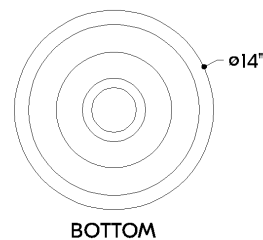

OBERON

7515-AGB

Playing on the layering of glass forms, this elegant pendant concept is a contemporary treasure. The etched outer shade fits seamlessly over an internal glass globe of the same finish, creating a distinctive bubble-like silhouette. Available in two sizes, Oberon floats overhead with serene lightness.

FINISHES

AGED BRASS

DIMENSIONS / SPECS

Height: 66"
Width/Diameter: 66"
Length: 66"
Minimum Height: 66"
Maximum Height: 66"
Canopy/Backplate: 4.75"
Hanging Type: 108" Premium Composite Cord
Product Weight: 66lb
Extension: 66"
Top to Center: 66"
Canopy/Backplate Shape: Round
Sloped Ceiling Compatible: No
Living Finish: Yes
Uplight Only: Yes
Min Extension: 66"
Max Extension: 66"

Shade 1: Glass
Shade 1 Finish: Etched Matte
Shade 1 Top Width: 2.25"
Shade 1 Bottom L/W: 0" / 14"
Shade 1 Height: 10.75"
Shade 2: Glass
Shade 2 Finish: Etched Matte
Shade 2 Top Width: 2.5"
Shade 2 Height: 8.75"

ELECTRICAL

Bulb 1
Bulb Included: No
Socket: E26 Medium Base
Bulb Type: A19
Max Wattage: 15
Bulb Quantity: 1
Wire Length: 500mm
Cord Type: ! New Cord Type
Dimmer Type: Incandescent
Switch Type: ON/OFF STOMP SWITCH
Gem Box Required (2"x3"): Yes
Dark Sky: Yes
CRI: 66
Color Temp.: 66k
Lumens: 66
Title 24: Yes
Field Serviceable: No

Battery

Battery Powered: Yes
Battery Included: Yes
Battery Life: ! New Battery Life !