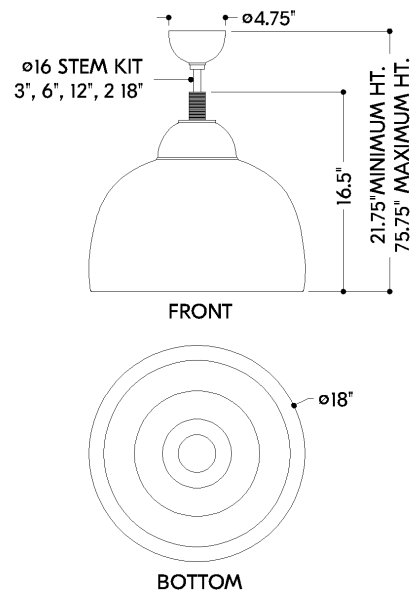

FINISHES

AGED BRASS

DIMENSIONS

Height: 66"
Width/Diameter: 66"
Length: 66"
Minimum Height: 66"
Maximum Height: 66"
Canopy/Backplate: 4.75"
Hanging Type: 108" Premium Composite Cord
Product Weight: 66lb
Extension: 66"
Top to Center: 66"
Canopy/Backplate Shape: Round
Sloped Ceiling Compatible: No
Living Finish: Yes
Uplight Only: Yes

Shade

Shade 1: Glass
Shade 1 Finish: Etched Matte
Shade 1 Top Width: 2.5"
Shade 1 Bottom L/W: 0" / 18"
Shade 1 Height: 14"
Shade 2: Glass
Shade 2 Finish: Etched Matte
Shade 2 Top Width: 2.5"
Shade 2 Height: 11.5"

ELECTRICAL

Bulb 1

Bulb Included: No
Socket: E26 Medium Base
Bulb Type: A19
Max Wattage: 15
Bulb Quantity: 1
Wire Length: 500mm
Cord Type: ! New Cord Type
Dimmer Type: Incandescent
Switch Type: ON/OFF STOMP SWITCH
Gem Box Required (2"x3"): Yes
Dark Sky: Yes
CRI: 66
Color Temp.: 66k
Lumens: 66
Title 24: Yes
Field Serviceable: No

OBERON

7518-AGB

Battery

Battery Powered: Yes

Battery Included: Yes

Battery Life: ! New Battery Life !

SHIPPING

Carton 1: 24" x 24" x 25"