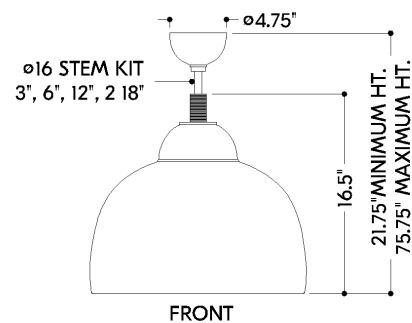

FINISHES

AGED BRASS

DIMENSIONS / SPECS

Height: 66"
Width/Diameter: 66"
Length: 66"
Minimum Height: 66"
Maximum Height: 66"
Canopy/Backplate: 4.75"
Hanging Type: 108" Premium Composite Cord
Product Weight: 66lb
Extension: 66"
Top to Center: 66"
Canopy/Backplate Shape: Round
Sloped Ceiling Compatible: No
Living Finish: Yes
Uplight Only: Yes
Min Extension: 66"
Max Extension: 66"

Shade 1: Glass
Shade 1 Finish: Etched Matte
Shade 1 Top Width: 2.5"
Shade 1 Bottom L/W: 0" / 18"
Shade 1 Height: 14"
Shade 2: Glass
Shade 2 Finish: Etched Matte
Shade 2 Top Width: 2.5"
Shade 2 Height: 11.5"

ELECTRICAL

Bulb 1
Bulb Included: No
Socket: E26 Medium Base
Bulb Type: A19
Max Wattage: 15
Bulb Quantity: 1
Wire Length: 500mm
Cord Type: ! New Cord Type
Dimmer Type: Incandescent
Switch Type: ON/OFF STOMP SWITCH
Gem Box Required (2"x3"): Yes
Dark Sky: Yes
CRI: 66
Color Temp.: 66k
Lumens: 66
Title 24: Yes
Field Serviceable: No

Battery

Battery Powered: Yes
Battery Included: Yes
Battery Life: ! New Battery Life !

OBERON

7518-AGB

SHIPPING

Carton 1: 24" x 24" x 25"

Carton 1 Weight: 11lb

Shipping Method: Ground