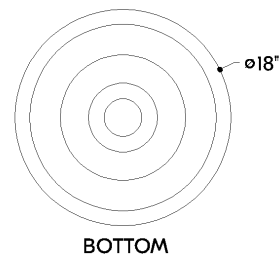

OBERON

7518-AGB

Playing on the layering of glass forms, this elegant pendant concept is a contemporary treasure. The etched outer shade fits seamlessly over an internal glass globe of the same finish, creating a distinctive bubble-like silhouette. Available in two sizes, Oberon floats overhead with serene lightness.

FINISHES

AGED BRASS

DIMENSIONS / SPECS

Height: 66"
Width/Diameter: 66"
Length: 66"
Minimum Height: 66"
Maximum Height: 66"
Canopy/Backplate: 4.75"
Hanging Type: 108" Premium Composite Cord
Product Weight: 66lb
Extension: 66"
Top to Center: 66"
Canopy/Backplate Shape: Round
Sloped Ceiling Compatible: No
Living Finish: Yes
Uplight Only: Yes
Min Extension: 66"
Max Extension: 66"

Shade 1: Glass
Shade 1 Finish: Etched Matte
Shade 1 Top Width: 2.5"
Shade 1 Bottom L/W: 0" / 18"
Shade 1 Height: 14"
Shade 2: Glass
Shade 2 Finish: Etched Matte
Shade 2 Top Width: 2.5"
Shade 2 Height: 11.5"

ELECTRICAL

Bulb 1
Bulb Included: No
Socket: E26 Medium Base
Bulb Type: A19
Max Wattage: 15
Bulb Quantity: 1
Wire Length: 500mm
Cord Type: ! New Cord Type
Dimmer Type: Incandescent
Switch Type: ON/OFF STOMP SWITCH
Gem Box Required (2"x3"): Yes
Dark Sky: Yes
CRI: 66
Color Temp.: 66k
Lumens: 66
Title 24: Yes
Field Serviceable: No

Battery

Battery Powered: Yes
Battery Included: Yes
Battery Life: ! New Battery Life !