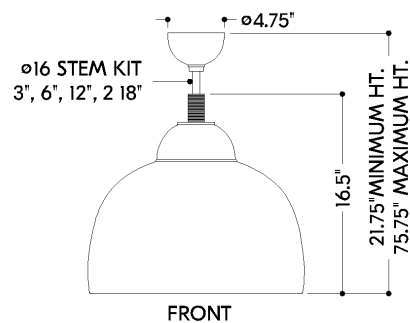

FINISHES

AGED BRASS

DIMENSIONS / SPECS

Height: 66"
Width/Diameter: 66"
Length: 66"
Minimum Height: 66"
Maximum Height: 66"
Canopy/Backplate: 4.75"
Hanging Type: 108" Premium Composite Cord
Product Weight: 66lb
Extension: 66"
Top to Center: 66"
Canopy/Backplate Shape: Round
Sloped Ceiling Compatible: No
Living Finish: Yes
Uplight Only: Yes
Min Extension: 66"
Max Extension: 66"

Shade 1: Glass
Shade 1 Finish: Etched Matte
Shade 1 Top Width: 2.5"
Shade 1 Bottom L/W: 0" / 18"
Shade 1 Height: 14"
Shade 2: Glass
Shade 2 Finish: Etched Matte
Shade 2 Top Width: 2.5"
Shade 2 Height: 11.5"

ELECTRICAL

Bulb 1
Bulb Included: No
Socket: E26 Medium Base
Bulb Type: A19
Max Wattage: 15
Bulb Quantity: 1
Wire Length: 500mm
Cord Type: ! New Cord Type
Dimmer Type: Incandescent
Switch Type: ON/OFF STOMP SWITCH
Gem Box Required (2"x3"): Yes
Dark Sky: Yes
CRI: 66
Color Temp.: 66k
Lumens: 66
Title 24: Yes
Field Serviceable: No

Battery

Battery Powered: Yes
Battery Included: Yes
Battery Life: ! New Battery Life !

OBERON

7518-AGB

SHIPPING

Carton 1: 24" x 24" x 25"

Carton 1 Weight: 11lb

Shipping Method: Ground