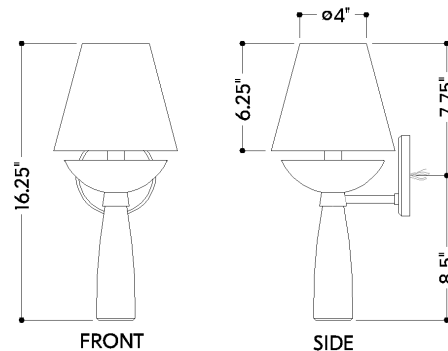

*Due to the one-of-a-kind nature of the medium, exact colors and patterns may vary slightly from the image shown.

FINISHES

AGED BRASS

DIMENSIONS

Height: 66"
Width/Diameter: 66"
Length: 66"
Minimum Height: 66"
Maximum Height: 66"
Canopy/Backplate: 4.75"
Hanging Type: 108" Premium Composite Cord
Product Weight: 66lb
Extension: 66"
Top to Center: 66"
Canopy/Backplate Shape: Round
Sloped Ceiling Compatible: No
Living Finish: Yes
Uplight Only: Yes

Shade

Shade 1: Linen
Shade 1 Finish: White
Shade 1 Top Width: 4"
Shade 1 Bottom L/W: 0" / 7.25"
Shade 1 Height: 6.25"

ELECTRICAL

Bulb 1

Bulb Included: No
Socket: E12 Candelabra Base
Bulb Type: B11
Max Wattage: 10
Bulb Quantity: 1
Wire Length: 500mm
Cord Type: ! New Cord Type
Dimmer Type: Incandescent
Switch Type: ON/OFF STOMP SWITCH
Gem Box Required (2"x3"): Yes
Dark Sky: Yes
CRI: 66
Color Temp.: 66k
Lumens: 66
Title 24: Yes
Field Serviceable: No

NEW WINDSOR

7717-AGB

Battery

Battery Powered: Yes

Battery Included: Yes

Battery Life: ! New Battery Life !

SHIPPING

Carton 1: 15" x 15" x 12"