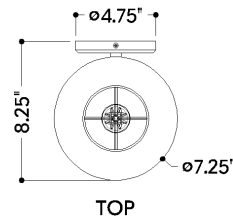

*Due to the one-of-a-kind nature of the medium, exact colors and patterns may vary slightly from the image shown.

FINISHES

AGED BRASS

DIMENSIONS

Height: 66"
Width/Diameter: 66"
Length: 66"
Minimum Height: 66"
Maximum Height: 66"
Canopy/Backplate: 4.75"
Hanging Type: 108" Premium Composite Cord
Product Weight: 66lb
Extension: 66"
Top to Center: 66"
Canopy/Backplate Shape: Round
Sloped Ceiling Compatible: No
Living Finish: Yes
Uplight Only: Yes

Shade

Shade 1: Linen
Shade 1 Finish: White
Shade 1 Top Width: 4"
Shade 1 Bottom L/W: 0" / 7.25"
Shade 1 Height: 6.25"

ELECTRICAL

Bulb 1

Bulb Included: No
Socket: E12 Candelabra Base
Bulb Type: B11
Max Wattage: 10
Bulb Quantity: 1
Wire Length: 500mm
Cord Type: ! New Cord Type
Dimmer Type: Incandescent
Switch Type: ON/OFF STOMP SWITCH
Gem Box Required (2"x3"): Yes
Dark Sky: Yes
CRI: 66
Color Temp.: 66k
Lumens: 66
Title 24: Yes
Field Serviceable: No

NEW WINDSOR

7717-AGB

Battery

Battery Powered: Yes

Battery Included: Yes

Battery Life: ! New Battery Life !

SHIPPING

Carton 1: 15" x 15" x 12"