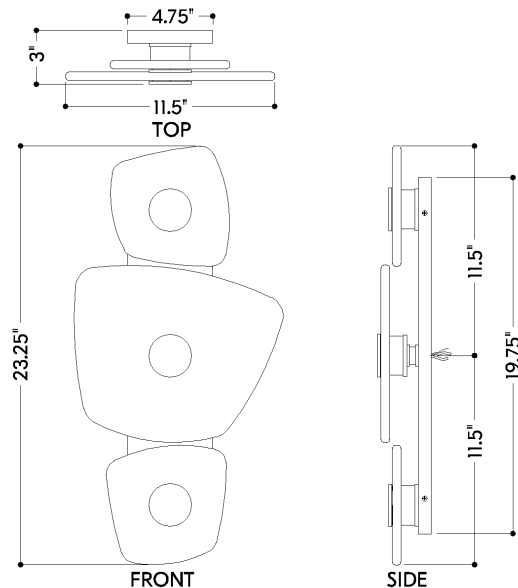

## DIMENSIONS

Height: 66"  
Width/Diameter: 66"  
Length: 66"  
Minimum Height: 66"  
Maximum Height: 66"  
Canopy/Backplate: 4.75"  
Hanging Type: 108" Premium Composite Cord  
Product Weight: 66lb  
Extension: 66"  
Top to Center: 66"  
Canopy/Backplate Shape: Rectangle  
Sloped Ceiling Compatible: No  
Living Finish: Yes  
Uplight Only: Yes

## Shade

Shade 1: Alabaster  
Shade 1 Top Length: 6.75"  
Shade 1 Top Width: 6.5"  
Shade 1 Height: 0.5"  
Shade 2: Alabaster  
Shade 2 Top Length: 11.5"  
Shade 2 Top Width: 9.75"  
Shade 2 Height: 0.5"

### Bulb 1

Bulb Included: N/A  
Socket: Integrated LED  
Max Wattage: 12  
Bulb Quantity: 3  
Wire Length: 500mm  
Cord Type: ! New Cord Type  
Dimmer Type: Incandescent  
Switch Type: ON/OFF STOMP SWITCH  
Gem Box Required (2"x3"): Yes  
Dark Sky: Yes  
CRI: 66  
Color Temp.: 66k  
Lumens: 66  
Title 24: Yes  
Field Serviceable: No

## SHIPPING

---

Carton 1: **23" x 19" x 7"**

Carton 1 Weight: **14lb**

Shipping Method: **Ground**

Country of Origin: **CN**