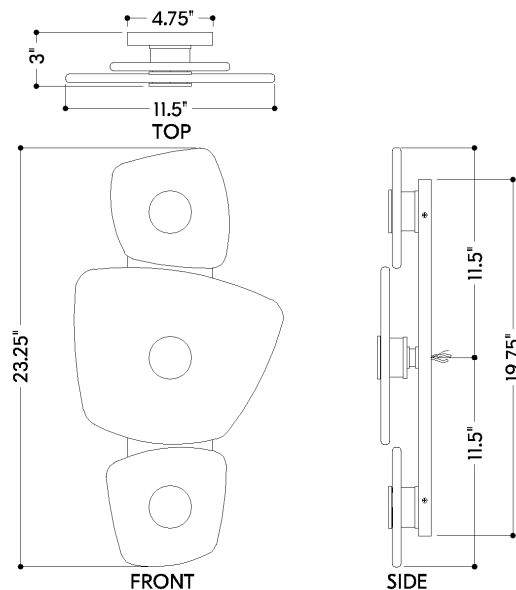

*Due to the one-of-a-kind nature of the medium, exact colors and patterns may vary slightly from the image shown.

FINISHES

AGED BRASS

DIMENSIONS

Height: 66"
Width/Diameter: 66"
Length: 66"
Minimum Height: 66"
Maximum Height: 66"
Canopy/Backplate: 4.75"
Hanging Type: 108" Premium Composite Cord
Product Weight: 66lb
Extension: 66"
Top to Center: 66"
Canopy/Backplate Shape: Rectangle
Sloped Ceiling Compatible: No
Living Finish: Yes
Uplight Only: Yes

Shade

Shade 1: Alabaster
Shade 1 Top Length: 6.75"
Shade 1 Top Width: 6.5"
Shade 1 Height: 0.5"
Shade 2: Alabaster
Shade 2 Top Length: 11.5"
Shade 2 Top Width: 9.75"
Shade 2 Height: 0.5"

ELECTRICAL

Bulb 1

Bulb Included: N/A
Socket: Integrated LED
Max Wattage: 12
Bulb Quantity: 3
Wire Length: 500mm
Cord Type: ! New Cord Type
Dimmer Type: Incandescent
Switch Type: ON/OFF STOMP SWITCH
Gem Box Required (2"x3"): Yes
Dark Sky: Yes
CRI: 66
Color Temp.: 66k
Lumens: 66
Title 24: Yes
Field Serviceable: No

HOLMDEL

7803-AGB

Battery

Battery Powered: Yes

Battery Included: Yes

Battery Life: ! New Battery Life !

SHIPPING

Carton 1: 23" x 19" x 7"