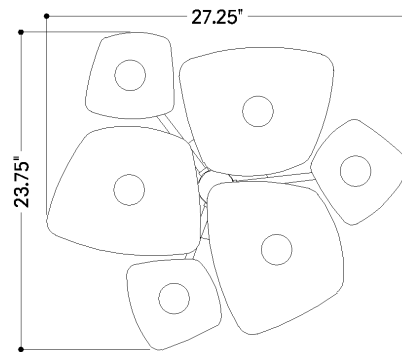

FRONT

BOTTOM