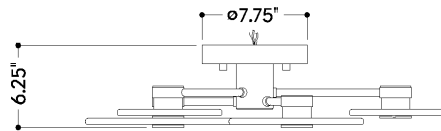

HOLMDEL

7828-AGB

Marrying artistry with innovation, slabs of natural alabaster are illuminated by LED technology in this enchanting fixture. Supported by an Aged Brass framework, each alabaster shape is entirely unique, enhancing the bespoke nature of the composition. As a sconce or semi-flush in two sizes, Holmdel is a treasure of modern design.

*Due to the one-of-a-kind nature of the medium, exact colors and patterns may vary slightly from the image shown.

FINISHES

AGED BRASS

DIMENSIONS

Height: 6.25"
Width/Diameter: 27.75"
Length: 27.75"
Canopy/Backplate: 7.75"
Product Weight: 22.49lb
Canopy/Backplate Shape: Round
Sloped Ceiling Compatible: No
Living Finish: Yes
Uplight Only: No

Shade

Shade 1: Alabaster
Shade 1 Top Length: 6.75"
Shade 1 Top Width: 6.5"
Shade 1 Height: 0.5"
Shade 2: Alabaster
Shade 2 Top Length: 11.5"
Shade 2 Top Width: 9.75"
Shade 2 Height: 0.5"

ELECTRICAL

Bulb 1

Bulb Included: N/A
Socket: Integrated LED
Max Wattage: 40
Bulb Quantity: 6
Dimmer Type: TRIAC, 0-10 VOLT
Gem Box Required (2"x3"): No
Dark Sky: No
CRI: 90
Color Temp.: 2700k
Lumens: 1625
Title 24: No
Field Serviceable: Yes

SHIPPING

Carton 1: 29" x 22" x 11"
Carton 1 Weight: 27lb
Shipping Method: Ground
Country of Origin: CN

FRONT