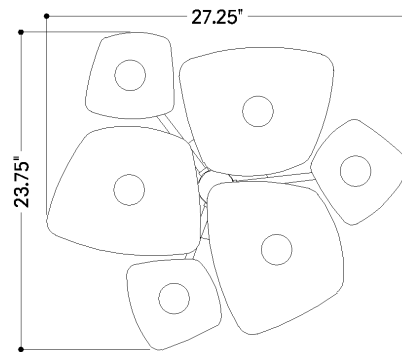

## DIMENSIONS

Height: 6.25"  
Width/Diameter: 27.75"  
Length: 27.75"  
Canopy/Backplate: 7.75"  
Product Weight: 22.49lb  
Canopy/Backplate Shape: Round  
Sloped Ceiling Compatible: No  
Living Finish: Yes  
Uplight Only: No

## Shade

Shade 1: Alabaster  
Shade 1 Top Length: 6.75"  
Shade 1 Top Width: 6.5"  
Shade 1 Height: 0.5"  
Shade 2: Alabaster  
Shade 2 Top Length: 11.5"  
Shade 2 Top Width: 9.75"  
Shade 2 Height: 0.5"

### Bulb 1

Bulb Included: N/A  
Socket: Integrated LED  
Max Wattage: 40  
Bulb Quantity: 6  
Dimmer Type: TRIAC, 0-10 VOLT  
Gem Box Required (2"x3"): No  
Dark Sky: No  
CRI: 90  
Color Temp.: 2700k  
Lumens: 1625  
Title 24: No  
Field Serviceable: Yes

## SHIPPING

Carton 1: 29" x 22" x 11"  
Carton 1 Weight: 27lb  
Shipping Method: Ground  
Country of Origin: CN

FRONT

BOTTOM