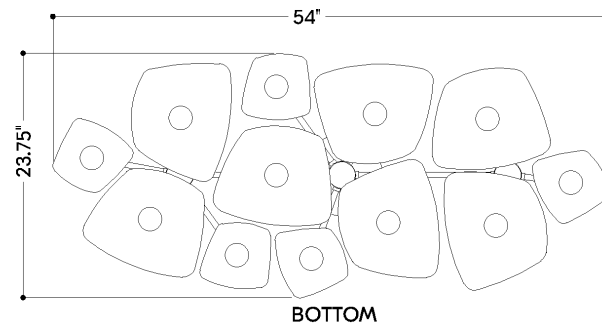

SHIPPING

Carton 1: 54" x 25" x 9"
Carton 1 Weight: 45lb
Shipping Method: Ground
Country of Origin: CN