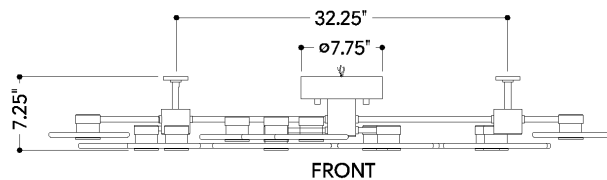

*Due to the one-of-a-kind nature of the medium, exact colors and patterns may vary slightly from the image shown.

FINISHES

AGED BRASS

DIMENSIONS

Height: 7.25"
Width/Diameter: 23.75"
Length: 54"
Canopy/Backplate: 7.75"
Product Weight: 44.96lb
Canopy/Backplate Shape: Round
Sloped Ceiling Compatible: No
Living Finish: Yes
Uplight Only: No

Shade

Shade 1: Alabaster
Shade 1 Top Length: 6.75"
Shade 1 Top Width: 6.5"
Shade 1 Height: 0.5"
Shade 2: Alabaster
Shade 2 Top Length: 11.5"
Shade 2 Top Width: 9.75"
Shade 2 Height: 0.5"

ELECTRICAL

Bulb 1

Bulb Included: N/A
Socket: Integrated LED
Max Wattage: 82
Bulb Quantity: 12
Dimmer Type: TRIAC, 0-10 VOLT
Gem Box Required (2"x3"): No
Dark Sky: No
CRI: 90
Color Temp.: 2700k
Lumens: 2750
Title 24: No
Field Serviceable: Yes