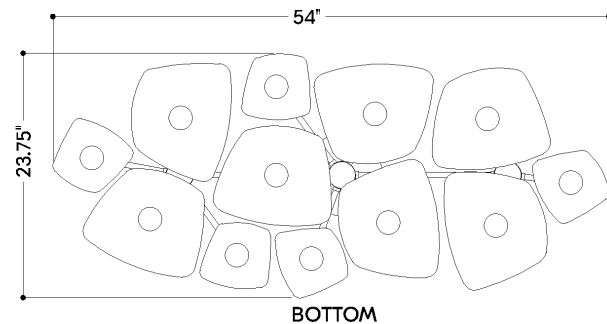

*Due to the one-of-a-kind nature of the medium, exact colors and patterns may vary slightly from the image shown.

FINISHES

AGED BRASS

DIMENSIONS

Height: 7.25"
Width/Diameter: 23.75"
Length: 54"
Canopy/Backplate: 7.75"
Product Weight: 44.96lb
Canopy/Backplate Shape: Round
Sloped Ceiling Compatible: No
Living Finish: Yes
Uplight Only: No

Shade

Shade 1: Alabaster
Shade 1 Top Length: 6.75"
Shade 1 Top Width: 6.5"
Shade 1 Height: 0.5"
Shade 2: Alabaster
Shade 2 Top Length: 11.5"
Shade 2 Top Width: 9.75"
Shade 2 Height: 0.5"

ELECTRICAL

Bulb 1

SHIPPING

Carton 1: 54" x 25" x 9"
Carton 1 Weight: 45lb
Shipping Method: Ground
Country of Origin: CN