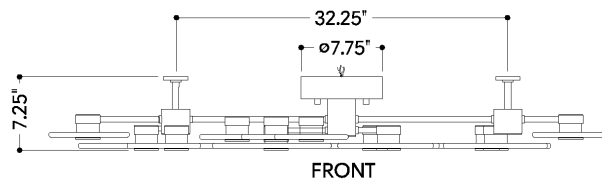

*Due to the one-of-a-kind nature of the medium, exact colors and patterns may vary slightly from the image shown.

FINISHES

AGED BRASS

DIMENSIONS

Height: 7.25"
Width/Diameter: 23.75"
Length: 54"
Canopy/Backplate: 7.75"
Product Weight: 44.96lb
Canopy/Backplate Shape: Round
Sloped Ceiling Compatible: No
Living Finish: Yes
Uplight Only: No

Shade

Shade 1: Alabaster
Shade 1 Top Length: 6.75"
Shade 1 Top Width: 6.5"
Shade 1 Height: 0.5"
Shade 2: Alabaster
Shade 2 Top Length: 11.5"
Shade 2 Top Width: 9.75"
Shade 2 Height: 0.5"

ELECTRICAL

Bulb 1

Bulb Included: N/A
Socket: Integrated LED
Max Wattage: 82
Bulb Quantity: 12
Dimmer Type: TRIAC, 0-10 VOLT
Gem Box Required (2"x3"): No
Dark Sky: No
CRI: 90
Color Temp.: 2700k
Lumens: 2750
Title 24: No
Field Serviceable: Yes