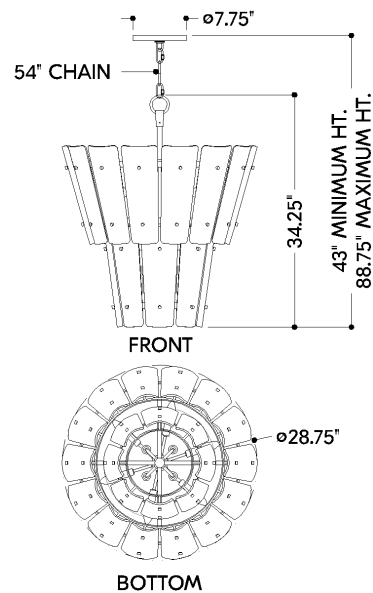

FINISHES

VINTAGE GOLD LEAF

DIMENSIONS

Height: 66"
Width/Diameter: 66"
Length: 66"
Minimum Height: 66"
Maximum Height: 66"
Canopy/Backplate: 7"
Hanging Type: 108" Premium Composite Cord
Product Weight: 66lb
Extension: 66"
Top to Center: 66"
Canopy/Backplate Shape: Round
Sloped Ceiling Compatible: No
Living Finish: Yes
Uplight Only: Yes

Shade

Shade 1: Cast Glass
Shade 1 Finish: Light Bronze
Shade 1 Top Length: 15"
Shade 1 Top Width: 5.5"
Shade 1 Bottom L/W: 0" / 4"
Shade 1 Height: 1"

ELECTRICAL

Bulb 1

Bulb Included: No
Socket: E12 Candelabra Base
Bulb Type: B11
Max Wattage: 10
Bulb Quantity: 10
Wire Length: 500mm
Cord Type: ! New Cord Type
Dimmer Type: Incandescent
Switch Type: ON/OFF STOMP SWITCH
Gem Box Required (2"x3"): Yes
Dark Sky: Yes
CRI: 66
Color Temp.: 66k
Lumens: 66
Title 24: Yes
Field Serviceable: No

Battery

Battery Powered: Yes
Battery Included: Yes
Battery Life: ! New Battery Life !

CASSIAN

7910-VGL

SHIPPING

Carton 1: 31" x 31" x 27"

Carton 1 Weight: 84lb

Shipping Method: Truck Only