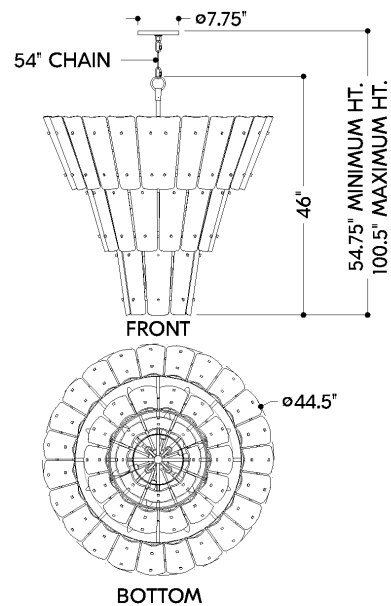

CASSIAN

7918-VGL

Inspired by Parisian design aesthetics, this graceful tiered glass chandelier is a showstopper. Slender plates of fluted piastre glass are secured to a delicate framework with fine, jewelry-like pins. The glass features an optic chevron pattern that mimics the pattern on leaves, adding textural depth. Cassian is available with 10 or 18 lights.

FINISHES

VINTAGE GOLD LEAF

DIMENSIONS

Height: 66"
Width/Diameter: 66"
Length: 66"
Minimum Height: 66"
Maximum Height: 66"
Canopy/Backplate: 7.75"
Hanging Type: 108" Premium Composite Cord
Product Weight: 66lb
Extension: 66"
Top to Center: 66"
Canopy/Backplate Shape: Round
Sloped Ceiling Compatible: No
Living Finish: Yes
Uplight Only: Yes

Shade

Shade 1: Cast Glass
Shade 1 Finish: Light Bronze
Shade 1 Top Length: 15"
Shade 1 Top Width: 5.5"
Shade 1 Bottom L/W: 0" / 4"
Shade 1 Height: 1"

ELECTRICAL

Bulb 1

Bulb Included: No
Socket: E12 Candelabra Base
Bulb Type: B11
Max Wattage: 10
Bulb Quantity: 18
Wire Length: 500mm
Cord Type: ! New Cord Type
Dimmer Type: Incandescent
Switch Type: ON/OFF STOMP SWITCH
Gem Box Required (2"x3"): Yes
Dark Sky: Yes
CRI: 66
Color Temp.: 66k
Lumens: 66
Title 24: Yes
Field Serviceable: No

Battery

Battery Powered: Yes
Battery Included: Yes
Battery Life: ! New Battery Life !