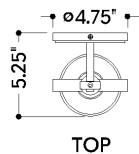

LORIMER

7922-AGB

An elegant capsule-shaped sconce featuring a large opal glossy glass bulb, Lorimer dangles like a lantern over small spaces. It is designed as a feature light or can be hung in multiples along a hallway for maximum impact. Based on your chosen finish, it can appear refined with shiny Aged Brass or industrial with a matte Black Brass finish.

FINISHES

AGED BRASS

DIMENSIONS

Height: 66"
Width/Diameter: 66"
Length: 66"
Minimum Height: 66"
Maximum Height: 66"
Canopy/Backplate: 4.75"
Hanging Type: 108" Premium Composite Cord
Product Weight: 66lb
Extension: 66"
Top to Center: 66"
Canopy/Backplate Shape: Round
Sloped Ceiling Compatible: No
Living Finish: Yes
Uplight Only: Yes

Shade

Shade 1: Acrylic
Shade 1 Finish: White
Shade 1 Top Width: 1.75"
Shade 1 Height: 11"
Shade 2: Glass
Shade 2 Finish: Opal Shiny
Shade 2 Top Width: 4"
Shade 2 Height: 12.5"

ELECTRICAL

Bulb 1

Bulb Included: N/A
Socket: Integrated LED
Max Wattage: 8
Bulb Quantity: 1
Wire Length: 500mm
Cord Type: ! New Cord Type
Dimmer Type: Incandescent
Switch Type: ON/OFF STOMP SWITCH
Gem Box Required (2"x3"): Yes
Dark Sky: Yes
CRI: 66
Color Temp.: 66k
Lumens: 66
Title 24: Yes
Field Serviceable: No