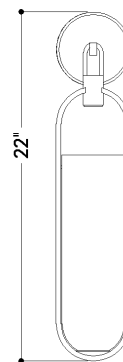

LORIMER

7922-AGB

An elegant capsule-shaped sconce featuring a large opal glossy glass bulb, Lorimer dangles like a lantern over small spaces. It is designed as a feature light or can be hung in multiples along a hallway for maximum impact. Based on your chosen finish, it can appear refined with shiny Aged Brass or industrial with a matte Black Brass finish.

FINISHES

AGED BRASS

DIMENSIONS

Height: 66"
Width/Diameter: 66"
Length: 66"
Minimum Height: 66"
Maximum Height: 66"
Canopy/Backplate: 4.75"
Hanging Type: 108" Premium Composite Cord
Product Weight: 66lb
Extension: 66"
Top to Center: 66"
Canopy/Backplate Shape: Round
Sloped Ceiling Compatible: No
Living Finish: Yes
Uplight Only: Yes

Shade

Shade 1: Acrylic
Shade 1 Finish: White
Shade 1 Top Width: 1.75"
Shade 1 Height: 11"
Shade 2: Glass
Shade 2 Finish: Opal Shiny
Shade 2 Top Width: 4"
Shade 2 Height: 12.5"

ELECTRICAL

Bulb 1

Bulb Included: N/A
Socket: Integrated LED
Max Wattage: 8
Bulb Quantity: 1
Wire Length: 500mm
Cord Type: ! New Cord Type
Dimmer Type: Incandescent
Switch Type: ON/OFF STOMP SWITCH
Gem Box Required (2"x3"): Yes
Dark Sky: Yes
CRI: 66
Color Temp.: 66k
Lumens: 66
Title 24: Yes
Field Serviceable: No

TOP

FRONT