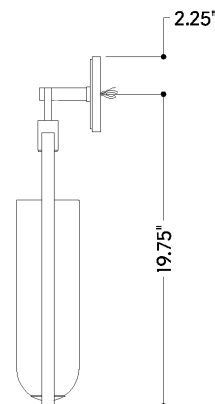

FINISHES

AGED BRASS

DIMENSIONS / SPECS

Height: 66"
Width/Diameter: 66"
Length: 66"
Minimum Height: 66"
Maximum Height: 66"
Canopy/Backplate: 4.75"
Hanging Type: 108" Premium Composite Cord
Product Weight: 66lb
Extension: 66"
Top to Center: 66"
Canopy/Backplate Shape: Round
Sloped Ceiling Compatible: No
Living Finish: Yes
Uplight Only: Yes
Min Extension: 66"
Max Extension: 66"

Shade 1: Acrylic
Shade 1 Finish: White
Shade 1 Top Width: 1.75"
Shade 1 Height: 11"
Shade 2: Glass
Shade 2 Finish: Opal Shiny
Shade 2 Top Width: 4"
Shade 2 Height: 12.5"

ELECTRICAL

Bulb 1
Bulb Included: N/A
Socket: Integrated LED
Max Wattage: 8
Bulb Quantity: 1
Wire Length: 500mm
Cord Type: ! New Cord Type
Dimmer Type: Incandescent
Switch Type: ON/OFF STOMP SWITCH
Gem Box Required (2"x3"): Yes
Dark Sky: Yes
CRI: 66
Color Temp.: 66k
Lumens: 66
Title 24: Yes
Field Serviceable: No

Battery

Battery Powered: Yes
Battery Included: Yes
Battery Life: ! New Battery Life !

TOP

FRONT

SIDE

LORIMER

7922-AGB

SHIPPING

Carton 1: 26" x 16" x 8"

Carton 1 Weight: 7lb

Shipping Method: Ground

Country of Origin: VN