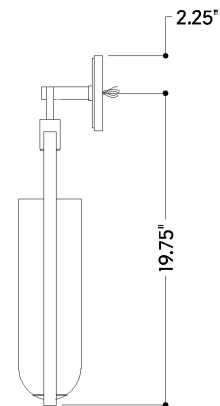

LORIMER

7922-AGB

An elegant capsule-shaped sconce featuring a large opal glossy glass bulb, Lorimer dangles like a lantern over small spaces. It is designed as a feature light or can be hung in multiples along a hallway for maximum impact. Based on your chosen finish, it can appear refined with shiny Aged Brass or industrial with a matte Black Brass finish.

FINISHES

AGED BRASS

DIMENSIONS

Height: 66"
Width/Diameter: 66"
Length: 66"
Minimum Height: 66"
Maximum Height: 66"
Canopy/Backplate: 4.75"
Hanging Type: 108" Premium Composite Cord
Product Weight: 66lb
Extension: 66"
Top to Center: 66"
Canopy/Backplate Shape: Round
Sloped Ceiling Compatible: No
Living Finish: Yes
Uplight Only: Yes

Shade

Shade 1: Acrylic
Shade 1 Finish: White
Shade 1 Top Width: 1.75"
Shade 1 Height: 11"
Shade 2: Glass
Shade 2 Finish: Opal Shiny
Shade 2 Top Width: 4"
Shade 2 Height: 12.5"

ELECTRICAL

Bulb 1

Bulb Included: N/A
Socket: Integrated LED
Max Wattage: 8
Bulb Quantity: 1
Wire Length: 500mm
Cord Type: ! New Cord Type
Dimmer Type: Incandescent
Switch Type: ON/OFF STOMP SWITCH
Gem Box Required (2"x3"): Yes
Dark Sky: Yes
CRI: 66
Color Temp.: 66k
Lumens: 66
Title 24: Yes
Field Serviceable: No

SIDE