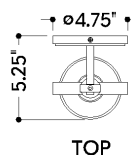

LORIMER

7922-AGB

An elegant capsule-shaped sconce featuring a large opal glossy glass bulb, Lorimer dangles like a lantern over small spaces. It is designed as a feature light or can be hung in multiples along a hallway for maximum impact. Based on your chosen finish, it can appear refined with shiny Aged Brass or industrial with a matte Black Brass finish.

FINISHES

AGED BRASS

DIMENSIONS / SPECS

Height: 66"
Width/Diameter: 66"
Length: 66"
Minimum Height: 66"
Maximum Height: 66"
Canopy/Backplate: 4.75"
Hanging Type: 108" Premium Composite Cord
Product Weight: 66lb
Extension: 66"
Top to Center: 66"
Canopy/Backplate Shape: Round
Sloped Ceiling Compatible: No
Living Finish: Yes
Uplight Only: Yes
Min Extension: 66"
Max Extension: 66"

Shade 1: Acrylic
Shade 1 Finish: White
Shade 1 Top Width: 1.75"
Shade 1 Height: 11"
Shade 2: Glass
Shade 2 Finish: Opal Shiny
Shade 2 Top Width: 4"
Shade 2 Height: 12.5"

ELECTRICAL

Bulb 1
Bulb Included: N/A
Socket: Integrated LED
Max Wattage: 8
Bulb Quantity: 1
Wire Length: 500mm
Cord Type: ! New Cord Type
Dimmer Type: Incandescent
Switch Type: ON/OFF STOMP SWITCH
Gem Box Required (2"x3"): Yes
Dark Sky: Yes
CRI: 66
Color Temp.: 66k
Lumens: 66
Title 24: Yes
Field Serviceable: No

Battery

Battery Powered: Yes
Battery Included: Yes
Battery Life: ! New Battery Life !