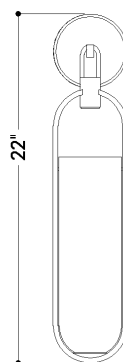

LORIMER

7922-AGB

An elegant capsule-shaped sconce featuring a large opal glossy glass bulb, Lorimer dangles like a lantern over small spaces. It is designed as a feature light or can be hung in multiples along a hallway for maximum impact. Based on your chosen finish, it can appear refined with shiny Aged Brass or industrial with a matte Black Brass finish.

FINISHES

AGED BRASS

DIMENSIONS

Height: 66"
Width/Diameter: 66"
Length: 66"
Minimum Height: 66"
Maximum Height: 66"
Canopy/Backplate: 4.75"
Hanging Type: 108" Premium Composite Cord
Product Weight: 66lb
Extension: 66"
Top to Center: 66"
Canopy/Backplate Shape: Round
Sloped Ceiling Compatible: No
Living Finish: Yes
Uplight Only: Yes

Shade

Shade 1: Acrylic
Shade 1 Finish: White
Shade 1 Top Width: 1.75"
Shade 1 Height: 11"
Shade 2: Glass
Shade 2 Finish: Opal Shiny
Shade 2 Top Width: 4"
Shade 2 Height: 12.5"

ELECTRICAL

Bulb 1

Bulb Included: N/A
Socket: Integrated LED
Max Wattage: 8
Bulb Quantity: 1
Wire Length: 500mm
Cord Type: ! New Cord Type
Dimmer Type: Incandescent
Switch Type: ON/OFF STOMP SWITCH
Gem Box Required (2"x3"): Yes
Dark Sky: Yes
CRI: 66
Color Temp.: 66k
Lumens: 66
Title 24: Yes
Field Serviceable: No

TOP

FRONT