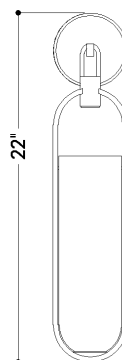

LORIMER

7922-AGB

An elegant capsule-shaped sconce featuring a large opal glossy glass bulb, Lorimer dangles like a lantern over small spaces. It is designed as a feature light or can be hung in multiples along a hallway for maximum impact. Based on your chosen finish, it can appear refined with shiny Aged Brass or industrial with a matte Black Brass finish.

FINISHES

AGED BRASS

DIMENSIONS / SPECS

Height: 66"
Width/Diameter: 66"
Length: 66"
Minimum Height: 66"
Maximum Height: 66"
Canopy/Backplate: 4.75"
Hanging Type: 108" Premium Composite Cord
Product Weight: 66lb
Extension: 66"
Top to Center: 66"
Canopy/Backplate Shape: Round
Sloped Ceiling Compatible: No
Living Finish: Yes
Uplight Only: Yes
Min Extension: 66"
Max Extension: 66"

Shade 1: Acrylic
Shade 1 Finish: White
Shade 1 Top Width: 1.75"
Shade 1 Height: 11"
Shade 2: Glass
Shade 2 Finish: Opal Shiny
Shade 2 Top Width: 4"
Shade 2 Height: 12.5"

ELECTRICAL

Bulb 1
Bulb Included: N/A
Socket: Integrated LED
Max Wattage: 8
Bulb Quantity: 1
Wire Length: 500mm
Cord Type: ! New Cord Type
Dimmer Type: Incandescent
Switch Type: ON/OFF STOMP SWITCH
Gem Box Required (2"x3"): Yes
Dark Sky: Yes
CRI: 66
Color Temp.: 66k
Lumens: 66
Title 24: Yes
Field Serviceable: No

Battery

Battery Powered: Yes
Battery Included: Yes
Battery Life: ! New Battery Life !

TOP

FRONT

SIDE

LORIMER

7922-AGB

SHIPPING