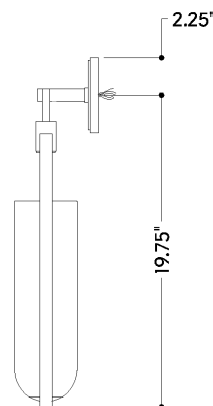

## DIMENSIONS

Height: 66"  
Width/Diameter: 66"  
Length: 66"  
Minimum Height: 66"  
Maximum Height: 66"  
Canopy/Backplate: 4.75"  
Hanging Type: 108" Premium Composite Cord  
Product Weight: 66lb  
Extension: 66"  
Top to Center: 66"  
Canopy/Backplate Shape: Round  
Sloped Ceiling Compatible: No  
Living Finish: Yes  
Uplight Only: Yes

## Shade

Shade 1: Acrylic  
Shade 1 Finish: White  
Shade 1 Top Width: 1.75"  
Shade 1 Height: 11"  
Shade 2: Glass  
Shade 2 Finish: Opal Shiny  
Shade 2 Top Width: 4"  
Shade 2 Height: 12.5"

### Bulb 1

Bulb Included: N/A  
Socket: Integrated LED  
Max Wattage: 8  
Bulb Quantity: 1  
Wire Length: 500mm  
Cord Type: ! New Cord Type  
Dimmer Type: Incandescent  
Switch Type: ON/OFF STOMP SWITCH  
Gem Box Required (2"x3"): Yes  
Dark Sky: Yes  
CRI: 66  
Color Temp.: 66k  
Lumens: 66  
Title 24: Yes  
Field Serviceable: No

TOP

FRONT

SIDE