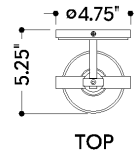

FINISHES

AGED BRASS

DIMENSIONS

Height: 66"
Width/Diameter: 66"
Length: 66"
Minimum Height: 66"
Maximum Height: 66"
Canopy/Backplate: 4.75"
Hanging Type: 108" Premium Composite Cord
Product Weight: 66lb
Extension: 66"
Top to Center: 66"
Canopy/Backplate Shape: Round
Sloped Ceiling Compatible: No
Living Finish: Yes
Uplight Only: Yes

Shade

Shade 1: Acrylic
Shade 1 Finish: White
Shade 1 Top Width: 1.75"
Shade 1 Height: 11"
Shade 2: Glass
Shade 2 Finish: Opal Shiny
Shade 2 Top Width: 4"
Shade 2 Height: 12.5"

ELECTRICAL

Bulb 1

Bulb Included: N/A
Socket: Integrated LED
Max Wattage: 8
Bulb Quantity: 1
Wire Length: 500mm
Cord Type: ! New Cord Type
Dimmer Type: Incandescent
Switch Type: ON/OFF STOMP SWITCH
Gem Box Required (2"x3"): Yes
Dark Sky: Yes
CRI: 66
Color Temp.: 66k
Lumens: 66
Title 24: Yes
Field Serviceable: No

Battery Life: ! New Battery Life !

SHIPPING

Carton 1: 26" x 16" x 8"

Carton 1 Weight: 7lb

Shipping Method: Ground

Country of Origin: VN