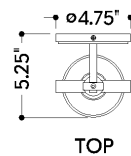

LORIMER

7922-BBR

An elegant capsule-shaped sconce featuring a large opal glossy glass bulb, Lorimer dangles like a lantern over small spaces. It is designed as a feature light or can be hung in multiples along a hallway for maximum impact. Based on your chosen finish, it can appear refined with shiny Aged Brass or industrial with a matte Black Brass finish.

FINISHES

BLACK BRONZE

DIMENSIONS / SPECS

Height: 66"
Width/Diameter: 66"
Length: 66"
Minimum Height: 66"
Maximum Height: 66"
Canopy/Backplate: 4.75"
Hanging Type: 108" Premium Composite Cord
Product Weight: 66lb
Extension: 66"
Top to Center: 66"
Canopy/Backplate Shape: Round
Sloped Ceiling Compatible: No
Living Finish: Yes
Uplight Only: Yes
Min Extension: 66"
Max Extension: 66"

Shade 1: Acrylic
Shade 1 Finish: White
Shade 1 Top Width: 1.75"
Shade 1 Height: 11"
Shade 2: Glass
Shade 2 Finish: Opal Shiny
Shade 2 Top Width: 4"

ELECTRICAL

Bulb 1

Bulb Included: N/A
Socket: Integrated LED
Max Wattage: 8
Bulb Quantity: 1
Wire Length: 500mm
Cord Type: ! New Cord Type
Dimmer Type: Incandescent
Switch Type: ON/OFF STOMP SWITCH
Gem Box Required (2"x3"): Yes
Dark Sky: Yes
CRI: 66
Color Temp.: 66k
Lumens: 66
Title 24: Yes
Field Serviceable: No

Battery

Battery Powered: Yes
Battery Included: Yes
Battery Life: ! New Battery Life !