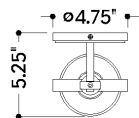

LORIMER

7922-BBR

An elegant capsule-shaped sconce featuring a large opal glossy glass bulb, Lorimer dangles like a lantern over small spaces. It is designed as a feature light or can be hung in multiples along a hallway for maximum impact. Based on your chosen finish, it can appear refined with shiny Aged Brass or industrial with a matte Black Brass finish.

FINISHES

BLACK BRONZE

DIMENSIONS

Height: 66"
Width/Diameter: 66"
Length: 66"
Minimum Height: 66"
Maximum Height: 66"
Canopy/Backplate: 4.75"
Hanging Type: 108" Premium Composite Cord
Product Weight: 66lb
Extension: 66"
Top to Center: 66"
Canopy/Backplate Shape: Round
Sloped Ceiling Compatible: No
Living Finish: Yes
Uplight Only: Yes

Shade

Shade 1: Acrylic
Shade 1 Finish: White
Shade 1 Top Width: 1.75"
Shade 1 Height: 11"
Shade 2: Glass
Shade 2 Finish: Opal Shiny
Shade 2 Top Width: 4"

ELECTRICAL

Bulb 1

Bulb Included: N/A
Socket: Integrated LED
Max Wattage: 8
Bulb Quantity: 1
Wire Length: 500mm
Cord Type: ! New Cord Type
Dimmer Type: Incandescent
Switch Type: ON/OFF STOMP SWITCH
Gem Box Required (2"x3"): Yes
Dark Sky: Yes
CRI: 66
Color Temp.: 66k
Lumens: 66
Title 24: Yes
Field Serviceable: No

Battery

Battery Powered: Yes
Battery Included: Yes
Battery Life: ! New Battery Life !

TOP