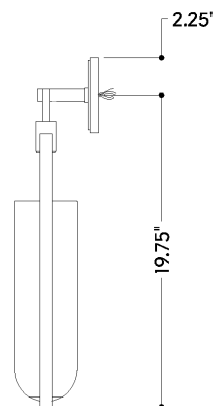

FINISHES

BLACK BRONZE

DIMENSIONS

Height: 66"
Width/Diameter: 66"
Length: 66"
Minimum Height: 66"
Maximum Height: 66"
Canopy/Backplate: 4.75"
Hanging Type: 108" Premium Composite Cord
Product Weight: 66lb
Extension: 66"
Top to Center: 66"
Canopy/Backplate Shape: Round
Sloped Ceiling Compatible: No
Living Finish: Yes
Uplight Only: Yes

Shade

Shade 1: Acrylic
Shade 1 Finish: White
Shade 1 Top Width: 1.75"
Shade 1 Height: 11"
Shade 2: Glass
Shade 2 Finish: Opal Shiny
Shade 2 Top Width: 4"

ELECTRICAL

Bulb 1

Bulb Included: N/A
Socket: Integrated LED
Max Wattage: 8
Bulb Quantity: 1
Wire Length: 500mm
Cord Type: ! New Cord Type
Dimmer Type: Incandescent
Switch Type: ON/OFF STOMP SWITCH
Gem Box Required (2"x3"): Yes
Dark Sky: Yes
CRI: 66
Color Temp.: 66k
Lumens: 66
Title 24: Yes
Field Serviceable: No

Battery

Battery Powered: Yes
Battery Included: Yes
Battery Life: ! New Battery Life !

TOP

FRONT

SIDE

LORIMER

7922-BBR

SHIPPING

Carton 1: 26" x 16" x 8"

Carton 1 Weight: 7lb

Shipping Method: Ground

Country of Origin: VN