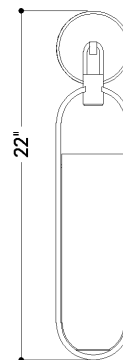

LORIMER

7922-BBR

An elegant capsule-shaped sconce featuring a large opal glossy glass bulb, Lorimer dangles like a lantern over small spaces. It is designed as a feature light or can be hung in multiples along a hallway for maximum impact. Based on your chosen finish, it can appear refined with shiny Aged Brass or industrial with a matte Black Brass finish.

FINISHES

BLACK BRONZE

DIMENSIONS / SPECS

Height: 66"
Width/Diameter: 66"
Length: 66"
Minimum Height: 66"
Maximum Height: 66"
Canopy/Backplate: 4.75"
Hanging Type: 108" Premium Composite Cord
Product Weight: 66lb
Extension: 66"
Top to Center: 66"
Canopy/Backplate Shape: Round
Sloped Ceiling Compatible: No
Living Finish: Yes
Uplight Only: Yes
Min Extension: 66"
Max Extension: 66"

Shade 1: Acrylic
Shade 1 Finish: White
Shade 1 Top Width: 1.75"
Shade 1 Height: 11"
Shade 2: Glass
Shade 2 Finish: Opal Shiny
Shade 2 Top Width: 4"

ELECTRICAL

Bulb 1

Bulb Included: N/A
Socket: Integrated LED
Max Wattage: 8
Bulb Quantity: 1
Wire Length: 500mm
Cord Type: ! New Cord Type
Dimmer Type: Incandescent
Switch Type: ON/OFF STOMP SWITCH
Gem Box Required (2"x3"): Yes
Dark Sky: Yes
CRI: 66
Color Temp.: 66k
Lumens: 66
Title 24: Yes
Field Serviceable: No

Battery

Battery Powered: Yes
Battery Included: Yes
Battery Life: ! New Battery Life !

TOP

FRONT

SIDE

LORIMER

7922-BBR

SHIPPING