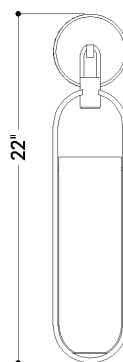

LORIMER

7922-BBR

An elegant capsule-shaped sconce featuring a large opal glossy glass bulb, Lorimer dangles like a lantern over small spaces. It is designed as a feature light or can be hung in multiples along a hallway for maximum impact. Based on your chosen finish, it can appear refined with shiny Aged Brass or industrial with a matte Black Brass finish.

FINISHES

BLACK BRONZE

DIMENSIONS

Height: 66"
Width/Diameter: 66"
Length: 66"
Minimum Height: 66"
Maximum Height: 66"
Canopy/Backplate: 4.75"
Hanging Type: 108" Premium Composite Cord
Product Weight: 66lb
Extension: 66"
Top to Center: 66"
Canopy/Backplate Shape: Round
Sloped Ceiling Compatible: No
Living Finish: Yes
Uplight Only: Yes

Shade

Shade 1: Acrylic
Shade 1 Finish: White
Shade 1 Top Width: 1.75"
Shade 1 Height: 11"
Shade 2: Glass
Shade 2 Finish: Opal Shiny
Shade 2 Top Width: 4"

ELECTRICAL

Bulb 1

Bulb Included: N/A
Socket: Integrated LED
Max Wattage: 8
Bulb Quantity: 1
Wire Length: 500mm
Cord Type: ! New Cord Type
Dimmer Type: Incandescent
Switch Type: ON/OFF STOMP SWITCH
Gem Box Required (2"x3"): Yes
Dark Sky: Yes
CRI: 66
Color Temp.: 66k
Lumens: 66
Title 24: Yes
Field Serviceable: No

Battery

Battery Powered: Yes
Battery Included: Yes
Battery Life: ! New Battery Life !

TOP

FRONT

SIDE

LORIMER

7922-BBR

SHIPPING