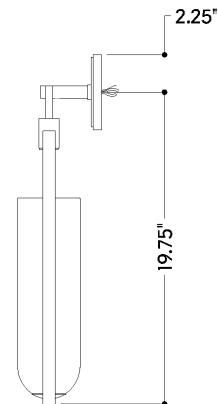

FINISHES

BLACK BRONZE

DIMENSIONS / SPECS

Height: 66"
Width/Diameter: 66"
Length: 66"
Minimum Height: 66"
Maximum Height: 66"
Canopy/Backplate: 4.75"
Hanging Type: 108" Premium Composite Cord
Product Weight: 66lb
Extension: 66"
Top to Center: 66"
Canopy/Backplate Shape: Round
Sloped Ceiling Compatible: No
Living Finish: Yes
Uplight Only: Yes
Min Extension: 66"
Max Extension: 66"

Shade 1: Acrylic
Shade 1 Finish: White
Shade 1 Top Width: 1.75"
Shade 1 Height: 11"
Shade 2: Glass
Shade 2 Finish: Opal Shiny
Shade 2 Top Width: 4"

ELECTRICAL

Bulb 1

Bulb Included: N/A
Socket: Integrated LED
Max Wattage: 8
Bulb Quantity: 1
Wire Length: 500mm
Cord Type: ! New Cord Type
Dimmer Type: Incandescent
Switch Type: ON/OFF STOMP SWITCH
Gem Box Required (2"x3"): Yes
Dark Sky: Yes
CRI: 66
Color Temp.: 66k
Lumens: 66
Title 24: Yes
Field Serviceable: No

Battery

Battery Powered: Yes
Battery Included: Yes
Battery Life: ! New Battery Life !

TOP

FRONT

SIDE

LORIMER

7922-BBR

SHIPPING

Carton 1: 26" x 16" x 8"

Carton 1 Weight: 7lb

Shipping Method: Ground

Country of Origin: VN