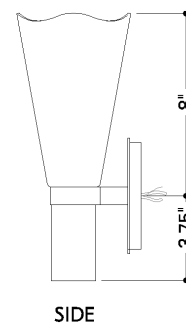

FINISHES

AGED BRASS

DIMENSIONS / SPECS

Height: 66"
Width/Diameter: 66"
Length: 66"
Minimum Height: 66"
Maximum Height: 66"
Canopy/Backplate: 4.75"
Hanging Type: 108" Premium Composite Cord
Product Weight: 66lb
Extension: 66"
Top to Center: 66"
Canopy/Backplate Shape: Round
Sloped Ceiling Compatible: No
Living Finish: Yes
Uplight Only: Yes
Min Extension: 66"
Max Extension: 66"

Shade 1: Glass
Shade 1 Finish: Clear Inside Etched
Shade 1 Top Width: 5"
Shade 1 Bottom L/W: 0" / 2"
Shade 1 Height: 11.75"

ELECTRICAL

Bulb 1

Bulb Included: No
Socket: E12 Candelabra Base
Bulb Type: B11
Max Wattage: 10
Bulb Quantity: 1
Wire Length: 500mm
Cord Type: ! New Cord Type
Dimmer Type: Incandescent
Switch Type: ON/OFF STOMP SWITCH
Gem Box Required (2"x3"): Yes
Dark Sky: Yes
CRI: 66
Color Temp.: 66k
Lumens: 66
Title 24: Yes
Field Serviceable: No

Battery

Battery Powered: Yes
Battery Included: Yes
Battery Life: ! New Battery Life !

PINE ISLAND

7931-AGB

SHIPPING

Carton 1: 15" x 13" x 8"

Carton 1 Weight: 4lb

Shipping Method: Ground