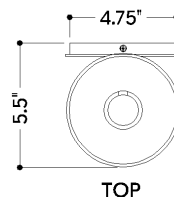

FINISHES

AGED BRASS

DIMENSIONS / SPECS

Height: 66"
Width/Diameter: 66"
Length: 66"
Minimum Height: 66"
Maximum Height: 66"
Canopy/Backplate: 4.75"
Hanging Type: 108" Premium Composite Cord
Product Weight: 66lb
Extension: 66"
Top to Center: 66"
Canopy/Backplate Shape: Round
Sloped Ceiling Compatible: No
Living Finish: Yes
Uplight Only: Yes
Min Extension: 66"
Max Extension: 66"

Shade 1: Glass
Shade 1 Finish: Clear Inside Etched
Shade 1 Top Width: 5"
Shade 1 Bottom L/W: 0" / 2"
Shade 1 Height: 11.75"

ELECTRICAL

Bulb 1

Bulb Included: No
Socket: E12 Candelabra Base
Bulb Type: B11
Max Wattage: 10
Bulb Quantity: 1
Wire Length: 500mm
Cord Type: ! New Cord Type
Dimmer Type: Incandescent
Switch Type: ON/OFF STOMP SWITCH
Gem Box Required (2"x3"): Yes
Dark Sky: Yes
CRI: 66
Color Temp.: 66k
Lumens: 66
Title 24: Yes
Field Serviceable: No

Battery

Battery Powered: Yes
Battery Included: Yes
Battery Life: ! New Battery Life !

PINE ISLAND

7931-AGB

SHIPPING

Carton 1: 15" x 13" x 8"

Carton 1 Weight: 4lb

Shipping Method: Ground