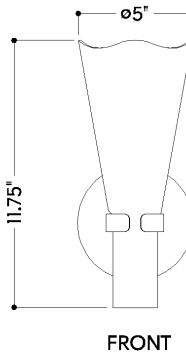

FINISHES

AGED BRASS

DIMENSIONS / SPECS

Height: 66"
Width/Diameter: 66"
Length: 66"
Minimum Height: 66"
Maximum Height: 66"
Canopy/Backplate: 4.75"
Hanging Type: 108" Premium Composite Cord
Product Weight: 66lb
Extension: 66"
Top to Center: 66"
Canopy/Backplate Shape: Round
Sloped Ceiling Compatible: No
Living Finish: Yes
Uplight Only: Yes
Min Extension: 66"
Max Extension: 66"

Shade 1: Glass
Shade 1 Finish: Clear Inside Etched
Shade 1 Top Width: 5"
Shade 1 Bottom L/W: 0" / 2"
Shade 1 Height: 11.75"

ELECTRICAL

Bulb 1

Bulb Included: No
Socket: E12 Candelabra Base
Bulb Type: B11
Max Wattage: 10
Bulb Quantity: 1
Wire Length: 500mm
Cord Type: ! New Cord Type
Dimmer Type: Incandescent
Switch Type: ON/OFF STOMP SWITCH
Gem Box Required (2"x3"): Yes
Dark Sky: Yes
CRI: 66
Color Temp.: 66k
Lumens: 66
Title 24: Yes
Field Serviceable: No

Battery

Battery Powered: Yes
Battery Included: Yes
Battery Life: ! New Battery Life !

PINE ISLAND

7931-AGB

SHIPPING

Carton 1: 15" x 13" x 8"

Carton 1 Weight: 4lb

Shipping Method: Ground