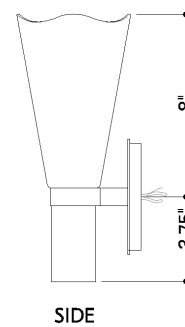

FINISHES

AGED BRASS

DIMENSIONS

Height: 66"
Width/Diameter: 66"
Length: 66"
Minimum Height: 66"
Maximum Height: 66"
Canopy/Backplate: 4.75"
Hanging Type: 108" Premium Composite Cord
Product Weight: 66lb
Extension: 66"
Top to Center: 66"
Canopy/Backplate Shape: Round
Sloped Ceiling Compatible: No
Living Finish: Yes
Uplight Only: Yes

Shade

Shade 1: Glass
Shade 1 Finish: Clear Inside Etched
Shade 1 Top Width: 5"
Shade 1 Bottom L/W: 0" / 2"
Shade 1 Height: 11.75"

ELECTRICAL

Bulb 1

Bulb Included: No
Socket: E12 Candelabra Base
Bulb Type: B11
Max Wattage: 10
Bulb Quantity: 1
Wire Length: 500mm
Cord Type: ! New Cord Type
Dimmer Type: Incandescent
Switch Type: ON/OFF STOMP SWITCH
Gem Box Required (2"x3"): Yes
Dark Sky: Yes
CRI: 66
Color Temp.: 66k
Lumens: 66
Title 24: Yes
Field Serviceable: No

Battery

Battery Powered: Yes
Battery Included: Yes
Battery Life: ! New Battery Life !

PINE ISLAND

7931-AGB

SHIPPING

Carton 1: 15" x 13" x 8"

Carton 1 Weight: 4lb

Shipping Method: Ground