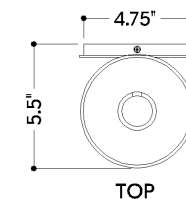

FINISHES

AGED BRASS

DIMENSIONS

Height: 66"
Width/Diameter: 66"
Length: 66"
Minimum Height: 66"
Maximum Height: 66"
Canopy/Backplate: 4.75"
Hanging Type: 108" Premium Composite Cord
Product Weight: 66lb
Extension: 66"
Top to Center: 66"
Canopy/Backplate Shape: Round
Sloped Ceiling Compatible: No
Living Finish: Yes
Uplight Only: Yes

Shade

Shade 1: Glass
Shade 1 Finish: Clear Inside Etched
Shade 1 Top Width: 5"
Shade 1 Bottom L/W: 0" / 2"
Shade 1 Height: 11.75"

ELECTRICAL

Bulb 1

Bulb Included: No
Socket: E12 Candelabra Base
Bulb Type: B11
Max Wattage: 10
Bulb Quantity: 1
Wire Length: 500mm
Cord Type: ! New Cord Type
Dimmer Type: Incandescent
Switch Type: ON/OFF STOMP SWITCH
Gem Box Required (2"x3"): Yes
Dark Sky: Yes
CRI: 66
Color Temp.: 66k
Lumens: 66
Title 24: Yes
Field Serviceable: No

Battery

Battery Powered: Yes
Battery Included: Yes
Battery Life: ! New Battery Life !

PINE ISLAND

7931-AGB

SHIPPING

Carton 1: 15" x 13" x 8"

Carton 1 Weight: 4lb

Shipping Method: Ground