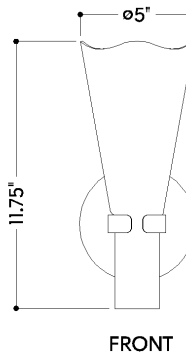

FINISHES

AGED BRASS

DIMENSIONS

Height: 66"
Width/Diameter: 66"
Length: 66"
Minimum Height: 66"
Maximum Height: 66"
Canopy/Backplate: 4.75"
Hanging Type: 108" Premium Composite Cord
Product Weight: 66lb
Extension: 66"
Top to Center: 66"
Canopy/Backplate Shape: Round
Sloped Ceiling Compatible: No
Living Finish: Yes
Uplight Only: Yes

Shade

Shade 1: Glass
Shade 1 Finish: Clear Inside Etched
Shade 1 Top Width: 5"
Shade 1 Bottom L/W: 0" / 2"
Shade 1 Height: 11.75"

ELECTRICAL

Bulb 1

Bulb Included: No
Socket: E12 Candelabra Base
Bulb Type: B11
Max Wattage: 10
Bulb Quantity: 1
Wire Length: 500mm
Cord Type: ! New Cord Type
Dimmer Type: Incandescent
Switch Type: ON/OFF STOMP SWITCH
Gem Box Required (2"x3"): Yes
Dark Sky: Yes
CRI: 66
Color Temp.: 66k
Lumens: 66
Title 24: Yes
Field Serviceable: No

Battery

Battery Powered: Yes
Battery Included: Yes
Battery Life: ! New Battery Life !

PINE ISLAND

7931-AGB

SHIPPING

Carton 1: 15" x 13" x 8"

Carton 1 Weight: 4lb

Shipping Method: Ground