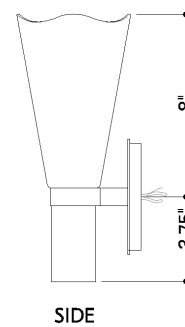

FINISHES

DISTRESSED BRONZE

DIMENSIONS

Height: 66"
Width/Diameter: 66"
Length: 66"
Minimum Height: 66"
Maximum Height: 66"
Canopy/Backplate: 4.75"
Hanging Type: 108" Premium Composite Cord
Product Weight: 66lb
Extension: 66"
Top to Center: 66"
Canopy/Backplate Shape: Round
Sloped Ceiling Compatible: No
Living Finish: Yes
Uplight Only: Yes

Shade

Shade 1: Glass
Shade 1 Finish: Clear Inside Etched
Shade 1 Top Width: 5"
Shade 1 Bottom L/W: 0" / 2"
Shade 1 Height: 11.75"

ELECTRICAL

Bulb 1

Bulb Included: No
Socket: E12 Candelabra Base
Bulb Type: B11
Max Wattage: 10
Bulb Quantity: 1
Wire Length: 500mm
Cord Type: ! New Cord Type
Dimmer Type: Incandescent
Switch Type: ON/OFF STOMP SWITCH
Gem Box Required (2"x3"): Yes
Dark Sky: Yes
CRI: 66
Color Temp.: 66k
Lumens: 66
Title 24: Yes
Field Serviceable: No

Battery

Battery Powered: Yes
Battery Included: Yes
Battery Life: ! New Battery Life !

PINE ISLAND

7931-DB

SHIPPING

Carton 1: 15" x 13" x 8"

Carton 1 Weight: 4lb

Shipping Method: Ground