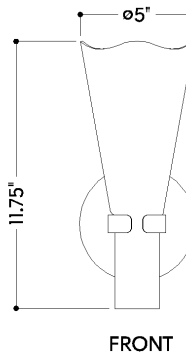

FINISHES

DISTRESSED BRONZE

DIMENSIONS

Height: 66"
Width/Diameter: 66"
Length: 66"
Minimum Height: 66"
Maximum Height: 66"
Canopy/Backplate: 4.75"
Hanging Type: 108" Premium Composite Cord
Product Weight: 66lb
Extension: 66"
Top to Center: 66"
Canopy/Backplate Shape: Round
Sloped Ceiling Compatible: No
Living Finish: Yes
Uplight Only: Yes

Shade

Shade 1: Glass
Shade 1 Finish: Clear Inside Etched
Shade 1 Top Width: 5"
Shade 1 Bottom L/W: 0" / 2"
Shade 1 Height: 11.75"

ELECTRICAL

Bulb 1

Bulb Included: No
Socket: E12 Candelabra Base
Bulb Type: B11
Max Wattage: 10
Bulb Quantity: 1
Wire Length: 500mm
Cord Type: ! New Cord Type
Dimmer Type: Incandescent
Switch Type: ON/OFF STOMP SWITCH
Gem Box Required (2"x3"): Yes
Dark Sky: Yes
CRI: 66
Color Temp.: 66k
Lumens: 66
Title 24: Yes
Field Serviceable: No

Battery

Battery Powered: Yes
Battery Included: Yes
Battery Life: ! New Battery Life !

PINE ISLAND

7931-DB

SHIPPING

Carton 1: 15" x 13" x 8"

Carton 1 Weight: 4lb

Shipping Method: Ground