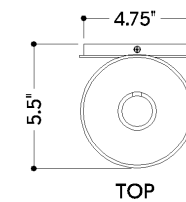

FINISHES

DISTRESSED BRONZE

DIMENSIONS

Height: 66"
Width/Diameter: 66"
Length: 66"
Minimum Height: 66"
Maximum Height: 66"
Canopy/Backplate: 4.75"
Hanging Type: 108" Premium Composite Cord
Product Weight: 66lb
Extension: 66"
Top to Center: 66"
Canopy/Backplate Shape: Round
Sloped Ceiling Compatible: No
Living Finish: Yes
Uplight Only: Yes

Shade

Shade 1: Glass
Shade 1 Finish: Clear Inside Etched
Shade 1 Top Width: 5"
Shade 1 Bottom L/W: 0" / 2"
Shade 1 Height: 11.75"

ELECTRICAL

Bulb 1

Bulb Included: No
Socket: E12 Candelabra Base
Bulb Type: B11
Max Wattage: 10
Bulb Quantity: 1
Wire Length: 500mm
Cord Type: ! New Cord Type
Dimmer Type: Incandescent
Switch Type: ON/OFF STOMP SWITCH
Gem Box Required (2"x3"): Yes
Dark Sky: Yes
CRI: 66
Color Temp.: 66k
Lumens: 66
Title 24: Yes
Field Serviceable: No

Battery

Battery Powered: Yes
Battery Included: Yes
Battery Life: ! New Battery Life !

PINE ISLAND

7931-DB

SHIPPING

Carton 1: 15" x 13" x 8"

Carton 1 Weight: 4lb

Shipping Method: Ground