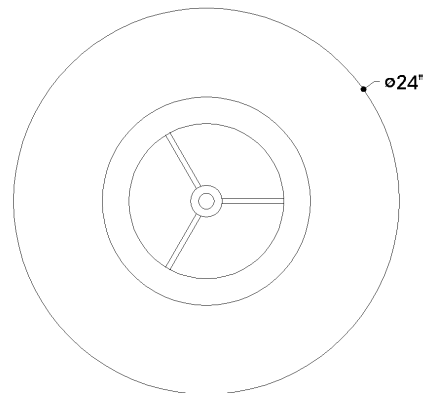

ALTO

8024-AGB

The Alto flush mount serves as a striking sculptural piece on the ceiling. When illuminated, the natural alabaster comes alive with intricate veining, creating an upscale, yet minimalist lighting effect. While the fixture feels fresh, the Aged Brass frame lends Alto an antique feel.

*Due to the one-of-a-kind nature of the medium, exact colors and patterns may vary slightly from the image shown.

FINISHES

AGED BRASS

DIMENSIONS / SPECS

Height: 3.25"
Width/Diameter: 24"
Canopy/Backplate: 13"
Product Weight: 42.7lb
Canopy/Backplate Shape: Round
Sloped Ceiling Compatible: No
Living Finish: No
Uplight Only: No

Shade 1: Alabaster
Shade 1 Top Width: 24"
Shade 1 Height: 1.25"

ELECTRICAL

Bulb 1

Bulb Included: N/A
Socket: Integrated LED
Max Wattage: 41
Bulb Quantity: 1
Cord Type: SPT-1 SILVER W/ TINNED GROUND WIRE
Dimmer Type: ELV, TRIAC, 0-10 VOLT
Gem Box Required (2"x3"): No
Dark Sky: No
CRI: 90
Color Temp.: 2700k
Lumens: 1000
Title 24: No
Field Serviceable: No

BOTTOM

SHIPPING

Carton 1: 28" x 29" x 7"
Carton 1 Weight: 48lb
Shipping Method: Ground
Country of Origin: CN