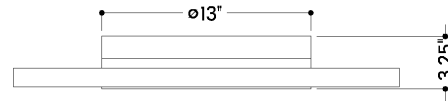

ALTO

8024-AGB

The Alto flush mount serves as a striking sculptural piece on the ceiling. When illuminated, the natural alabaster comes alive with intricate veining, creating an upscale, yet minimalist lighting effect. While the fixture feels fresh, the Aged Brass frame lends Alto an antique feel.

*Due to the one-of-a-kind nature of the medium, exact colors and patterns may vary slightly from the image shown.

FINISHES

AGED BRASS

DIMENSIONS / SPECS

Height: 3.25"
Width/Diameter: 24"
Canopy/Backplate: 13"
Product Weight: 42.7lb
Canopy/Backplate Shape: Round
Sloped Ceiling Compatible: No
Living Finish: No
Uplight Only: No

Shade 1: Alabaster
Shade 1 Top Width: 24"
Shade 1 Height: 1.25"

ELECTRICAL

Bulb 1

Bulb Included: N/A
Socket: Integrated LED
Max Wattage: 41
Bulb Quantity: 1
Cord Type: SPT-1 SILVER W/ TINNED GROUND WIRE
Dimmer Type: ELV, TRIAC, 0-10 VOLT
Gem Box Required (2"x3"): No
Dark Sky: No
CRI: 90
Color Temp.: 2700k
Lumens: 1000
Title 24: No
Field Serviceable: No

FRONT