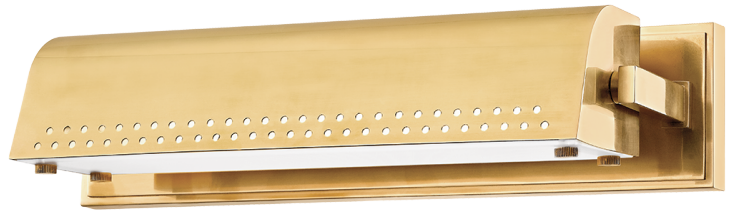

GARFIELD

8114-AGB

FINISHES

AGED BRASS

Coastal Suitable Finish (EPM): No

DIMENSIONS

Height: 4"

Width/Diameter: 15.5"

Product Weight: 6lb

Extension: 5.25"

Top to Center: 2"

Canopy/Backplate Shape: Rectangle

Sloped Ceiling Compatible: No

Living Finish: No

Uplight Only: No

Shade

Shade 1: **Steel**

Shade 1 Top Length: 12.75"

Shade 1 Top Width: 3.25"

ELECTRICAL

Bulb 1

Bulb Included: N/A

Socket: **Integrated LED**

Max Wattage: 9

Bulb Quantity: 1

Bulb Included: No

Dimmer Type: ELV

Switch Type: N/A

Gem Box Required (2"x3"): **Yes**

Dark Sky: No

CRI: 90

Color Temp.: 2700k