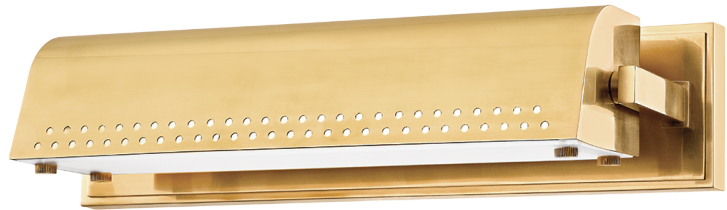

GARFIELD

8114-AGB

FINISHES

AGED BRASS

DIMENSIONS

Height: 4"

Width/Diameter: 15.5"

Product Weight: 6lb

Extension: 5.25"

Top to Center: 2"

Canopy/Backplate Shape: Rectangle

Sloped Ceiling Compatible: No

Living Finish: No

Uplight Only: No

Shade

Shade 1: Steel

Shade 1 Top Length: 12.75"

Shade 1 Top Width: 3.25"

ELECTRICAL

Bulb 1

Bulb Included: N/A

Socket: Integrated LED

Max Wattage: 9

Bulb Quantity: 1

Dimmer Type: ELV

Switch Type: N/A

Gem Box Required (2"x3"): Yes

Dark Sky: No

CRI: 90

Color Temp.: 2700k

Lumens: 400

Title 24: No