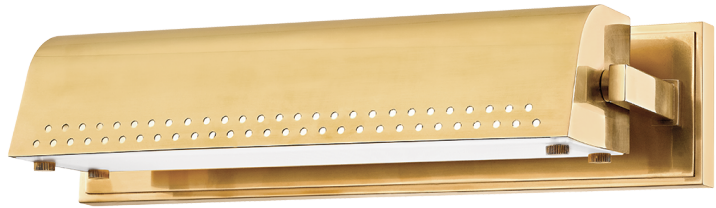

## FINISHES

---

AGED BRASS

## DIMENSIONS / SPECS

---

Height: 4"  
Width/Diameter: 15.5"  
Product Weight: 6lb  
Extension: 5.25"  
Top to Center: 2"  
Canopy/Backplate Shape: Rectangle  
Sloped Ceiling Compatible: No  
Living Finish: No  
Uplight Only: No

Shade 1: **Steel**  
Shade 1 Top Length: 12.75"  
Shade 1 Top Width: 3.25"

## ELECTRICAL

---

**Bulb 1**  
Bulb Included: N/A  
Socket: **Integrated LED**  
Max Wattage: 9  
Bulb Quantity: 1  
Dimmer Type: ELV  
Switch Type: N/A  
Gem Box Required (2"x3"): **Yes**  
Dark Sky: **No**  
CRI: 90  
Color Temp.: 2700k  
Lumens: 400  
Title 24: **No**  
Field Serviceable: **Yes**