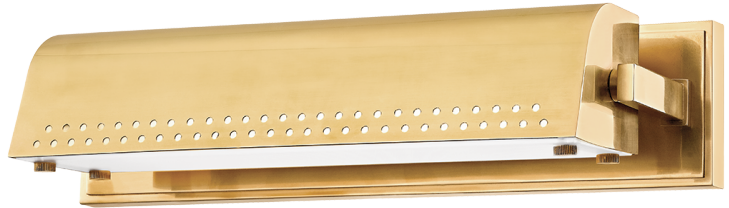

GARFIELD

8114-AGB

FINISHES

AGED BRASS

DIMENSIONS

Height: 4"

Width/Diameter: 15.5"

Product Weight: 6lb

Extension: 5.25"

Top to Center: 2"

Canopy/Backplate Shape: Rectangle

Sloped Ceiling Compatible: No

Living Finish: No

Uplight Only: No

Shade

Shade 1: Steel

Shade 1 Top Length: 12.75"

Shade 1 Top Width: 3.25"

ELECTRICAL

Bulb 1

Bulb Included: N/A

Socket: Integrated LED

Max Wattage: 9

Bulb Quantity: 1

Dimmer Type: ELV

Switch Type: N/A

Gem Box Required (2"x3"): Yes

Dark Sky: No

CRI: 90

Color Temp.: 2700k

Lumens: 400

Title 24: No