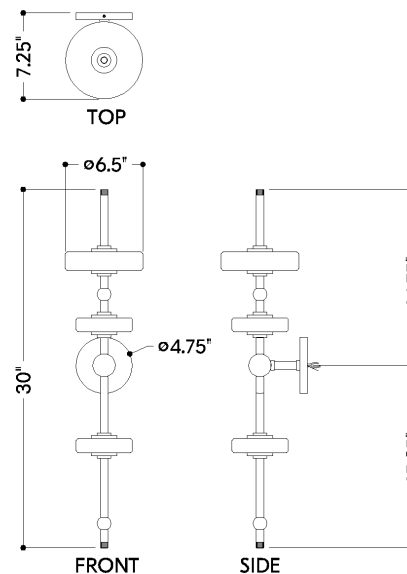

## DIMENSIONS

Height: 66"  
Width/Diameter: 66"  
Length: 66"  
Minimum Height: 66"  
Maximum Height: 66"  
Canopy/Backplate: 4.75"  
Hanging Type: 108" Premium Composite Cord  
Product Weight: 66lb  
Extension: 66"  
Top to Center: 66"  
Canopy/Backplate Shape: Round  
Sloped Ceiling Compatible: No  
Living Finish: Yes  
Uplight Only: Yes

## Shade

Shade 1: Glass  
Shade 1 Finish: Opal Seedy  
Shade 1 Top Width: 6.5"  
Shade 1 Height: 1.5"  
Shade 2: Glass  
Shade 2 Finish: Seeded Cast  
Shade 2 Top Width: 4.75"  
Shade 2 Height: 1.25"

### Bulb 1

Bulb Included: N/A  
Socket: Integrated LED  
Max Wattage: 10  
Bulb Quantity: 3  
Wire Length: 500mm  
Cord Type: ! New Cord Type  
Dimmer Type: Incandescent  
Switch Type: ON/OFF STOMP SWITCH  
Gem Box Required (2"x3"): Yes  
Dark Sky: Yes  
CRI: 66  
Color Temp.: 66k  
Lumens: 66  
Title 24: Yes  
Field Serviceable: No