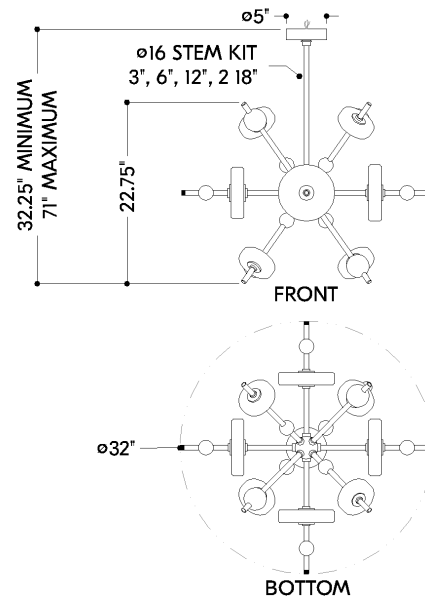

MAYNARD

8132-AGB

Machine precision and slim LED profiles provide a sleek update to an iconic mid-century silhouette. Glass ornaments, hand-blown from either seedy opal glass or seedy etched glass, stack in totemic formations along the slim arms of this chandelier. An Aged Brass finish elevates the fixture, balancing the playfulness with a note of luxury. Maynard is available as an 8, 12-light chandelier, 6-light linear, or a 3-light sconce.

FINISHES

AGED BRASS

DIMENSIONS / SPECS

Height: 66"
Width/Diameter: 66"
Length: 66"
Minimum Height: 66"
Maximum Height: 66"
Canopy/Backplate: 5"
Hanging Type: 108" Premium Composite Cord
Product Weight: 66lb
Extension: 66"
Top to Center: 66"
Canopy/Backplate Shape: Round
Sloped Ceiling Compatible: No
Living Finish: Yes
Uplight Only: Yes
Min Extension: 66"
Max Extension: 66"

Shade 1: Glass
Shade 1 Finish: Opal Seedy
Shade 1 Top Width: 6.5"
Shade 1 Height: 1.5"
Shade 2: Glass
Shade 2 Finish: Seeded Cast
Shade 2 Top Width: 4.75"
Shade 2 Height: 1.25"

ELECTRICAL

Bulb 1

Bulb Included: N/A
Socket: Integrated LED
Max Wattage: 28
Bulb Quantity: 8
Wire Length: 500mm
Cord Type: ! New Cord Type
Dimmer Type: Incandescent
Switch Type: ON/OFF STOMP SWITCH
Gem Box Required (2"x3"): Yes
Dark Sky: Yes

CRI: 66
Color Temp.: 66k
Lumens: 66
Title 24: Yes
Field Serviceable: No

Battery

Battery Powered: Yes
Battery Included: Yes
Battery Life: ! New Battery Life !