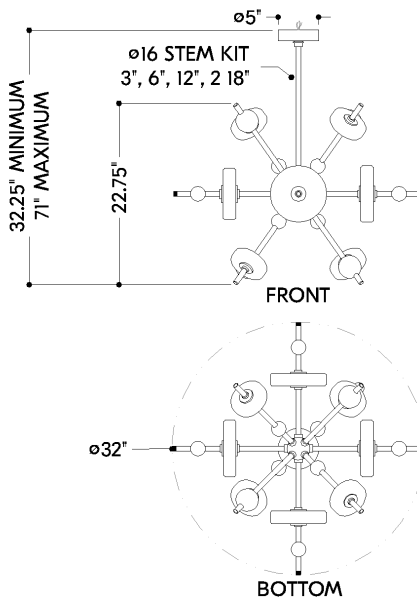

## DIMENSIONS

Height: 66"  
Width/Diameter: 66"  
Length: 66"  
Minimum Height: 66"  
Maximum Height: 66"  
Canopy/Backplate: 5"  
Hanging Type: 108" Premium Composite Cord  
Product Weight: 66lb  
Extension: 66"  
Top to Center: 66"  
Canopy/Backplate Shape: Round  
Sloped Ceiling Compatible: No  
Living Finish: Yes  
Uplight Only: Yes

## Shade

Shade 1: Glass  
Shade 1 Finish: Opal Seedy  
Shade 1 Top Width: 6.5"  
Shade 1 Height: 1.5"  
Shade 2: Glass  
Shade 2 Finish: Seeded Cast  
Shade 2 Top Width: 4.75"  
Shade 2 Height: 1.25"

### Bulb 1

Bulb Included: N/A  
Socket: Integrated LED  
Max Wattage: 28  
Bulb Quantity: 8  
Wire Length: 500mm  
Cord Type: ! New Cord Type  
Dimmer Type: Incandescent  
Switch Type: ON/OFF STOMP SWITCH  
Gem Box Required (2"x3"): Yes  
Dark Sky: Yes  
CRI: 66  
Color Temp.: 66k  
Lumens: 66  
Title 24: Yes  
Field Serviceable: No