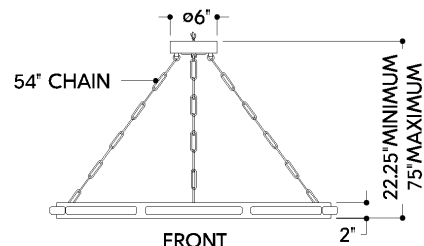

WINGATE

8136-AGB

Sophisticated and serene, Wingate features a large Aged Brass ring adorned with alabaster. The concealed LED radiates a bright glow, illuminating the alabaster and reflecting off the brass. Marrying the organicism of the stone with the distinguished look of the brass strike a stylish, modern note. Available in two sizes, Wingate hangs as a modern showpiece.

*Due to the one-of-a-kind nature of the medium, exact colors and patterns may vary slightly from the image shown.

FINISHES

AGED BRASS

DIMENSIONS

Height: 66"
Width/Diameter: 66"
Length: 66"
Minimum Height: 66"
Maximum Height: 66"
Canopy/Backplate: 6"
Hanging Type: 108" Premium Composite Cord
Product Weight: 66lb
Extension: 66"
Top to Center: 66"
Canopy/Backplate Shape: Round
Sloped Ceiling Compatible: No
Living Finish: Yes
Uplight Only: Yes

Shade

Shade 1: Alabaster
Shade 1 Top Length: 1"
Shade 1 Top Width: 1.25"
Shade 1 Height: 12.5"

ELECTRICAL

Bulb 1

Bulb Included: N/A
Socket: Integrated LED
Max Wattage: 80
Bulb Quantity: 1
Wire Length: 500mm
Cord Type: ! New Cord Type
Dimmer Type: Incandescent
Switch Type: ON/OFF STOMP SWITCH
Gem Box Required (2"x3"): Yes
Dark Sky: Yes
CRI: 66
Color Temp.: 66k
Lumens: 66
Title 24: Yes
Field Serviceable: No

Battery

Battery Powered: Yes
Battery Included: Yes
Battery Life: ! New Battery Life !