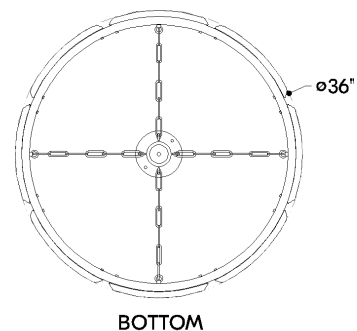

WINGATE

8136-AGB

Sophisticated and serene, Wingate features a large Aged Brass ring adorned with alabaster. The concealed LED radiates a bright glow, illuminating the alabaster and reflecting off the brass. Marrying the organicism of the stone with the distinguished look of the brass strike a stylish, modern note. Available in two sizes, Wingate hangs as a modern showpiece.

*Due to the one-of-a-kind nature of the medium, exact colors and patterns may vary slightly from the image shown.

FINISHES

AGED BRASS

DIMENSIONS

Height: 66"
Width/Diameter: 66"
Length: 66"
Minimum Height: 66"
Maximum Height: 66"
Canopy/Backplate: 6"
Hanging Type: 108" Premium Composite Cord
Product Weight: 66lb
Extension: 66"
Top to Center: 66"
Canopy/Backplate Shape: Round
Sloped Ceiling Compatible: No
Living Finish: Yes
Uplight Only: Yes

Shade

Shade 1: Alabaster
Shade 1 Top Length: 1"
Shade 1 Top Width: 1.25"
Shade 1 Height: 12.5"

ELECTRICAL

Bulb 1

Bulb Included: N/A
Socket: Integrated LED
Max Wattage: 80
Bulb Quantity: 1
Wire Length: 500mm
Cord Type: ! New Cord Type
Dimmer Type: Incandescent
Switch Type: ON/OFF STOMP SWITCH
Gem Box Required (2"x3"): Yes
Dark Sky: Yes
CRI: 66
Color Temp.: 66k
Lumens: 66
Title 24: Yes
Field Serviceable: No

Battery

Battery Powered: Yes
Battery Included: Yes
Battery Life: ! New Battery Life !