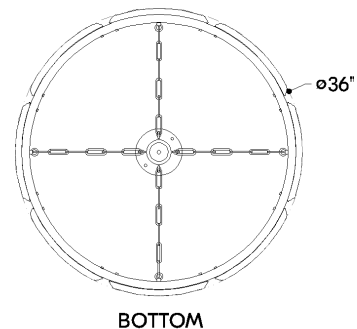

WINGATE

8136-AGB

Sophisticated and serene, Wingate features a large Aged Brass ring adorned with alabaster. The concealed LED radiates a bright glow, illuminating the alabaster and reflecting off the brass. Marrying the organicism of the stone with the distinguished look of the brass strike a stylish, modern note. Available in two sizes, Wingate hangs as a modern showpiece.

*Due to the one-of-a-kind nature of the medium, exact colors and patterns may vary slightly from the image shown.

FINISHES

AGED BRASS

DIMENSIONS

Height: 66"
Width/Diameter: 66"
Length: 66"
Minimum Height: 66"
Maximum Height: 66"
Canopy/Backplate: 6"
Hanging Type: 108" Premium Composite Cord
Product Weight: 66lb
Extension: 66"
Top to Center: 66"
Canopy/Backplate Shape: Round
Sloped Ceiling Compatible: No
Living Finish: Yes
Uplight Only: Yes

Shade

Shade 1: Alabaster
Shade 1 Top Length: 1"
Shade 1 Top Width: 1.25"
Shade 1 Height: 12.5"

ELECTRICAL

Bulb 1

Bulb Included: N/A
Socket: Integrated LED
Max Wattage: 80
Bulb Quantity: 1
Wire Length: 500mm
Cord Type: ! New Cord Type
Dimmer Type: Incandescent
Switch Type: ON/OFF STOMP SWITCH
Gem Box Required (2"x3"): Yes
Dark Sky: Yes
CRI: 66
Color Temp.: 66k
Lumens: 66
Title 24: Yes
Field Serviceable: No

Battery

Battery Powered: Yes
Battery Included: Yes
Battery Life: ! New Battery Life !