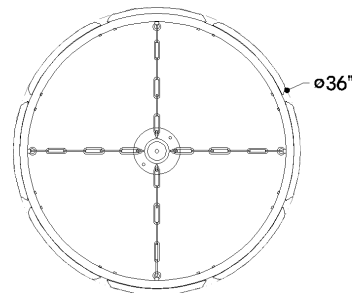

WINGATE

8136-AGB

Sophisticated and serene, Wingate features a large Aged Brass ring adorned with alabaster. The concealed LED radiates a bright glow, illuminating the alabaster and reflecting off the brass. Marrying the organicism of the stone with the distinguished look of the brass strike a stylish, modern note. Available in two sizes, Wingate hangs as a modern showpiece.

*Due to the one-of-a-kind nature of the medium, exact colors and patterns may vary slightly from the image shown.

FINISHES

AGED BRASS

DIMENSIONS / SPECS

Height: 66"
Width/Diameter: 66"
Length: 66"
Minimum Height: 66"
Maximum Height: 66"
Canopy/Backplate: 6"
Hanging Type: 108" Premium Composite Cord
Product Weight: 66lb
Extension: 66"
Top to Center: 66"
Canopy/Backplate Shape: Round
Sloped Ceiling Compatible: No
Living Finish: Yes
Uplight Only: Yes
Min Extension: 66"
Max Extension: 66"

Shade 1: Alabaster
Shade 1 Top Length: 1"
Shade 1 Top Width: 1.25"
Shade 1 Height: 12.5"

ELECTRICAL

Bulb 1

Bulb Included: N/A
Socket: Integrated LED
Max Wattage: 80
Bulb Quantity: 1
Wire Length: 500mm
Cord Type: ! New Cord Type
Dimmer Type: Incandescent
Switch Type: ON/OFF STOMP SWITCH
Gem Box Required (2"x3"): Yes
Dark Sky: Yes
CRI: 66
Color Temp.: 66k
Lumens: 66
Title 24: Yes
Field Serviceable: No

Battery

Battery Powered: Yes
Battery Included: Yes
Battery Life: ! New Battery Life !

BOTTOM

HUDSON VALLEY
LIGHTING GROUP