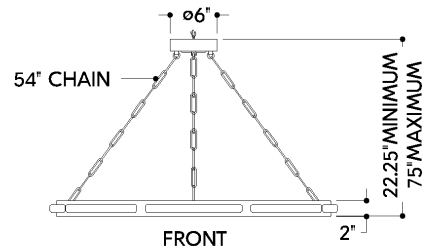

WINGATE

8136-AGB

Sophisticated and serene, Wingate features a large Aged Brass ring adorned with alabaster. The concealed LED radiates a bright glow, illuminating the alabaster and reflecting off the brass. Marrying the organicism of the stone with the distinguished look of the brass strike a stylish, modern note. Available in two sizes, Wingate hangs as a modern showpiece.

*Due to the one-of-a-kind nature of the medium, exact colors and patterns may vary slightly from the image shown.

FINISHES

AGED BRASS

DIMENSIONS

Height: 66"
Width/Diameter: 66"
Length: 66"
Minimum Height: 66"
Maximum Height: 66"
Canopy/Backplate: 6"
Hanging Type: 108" Premium Composite Cord
Product Weight: 66lb
Extension: 66"
Top to Center: 66"
Canopy/Backplate Shape: Round
Sloped Ceiling Compatible: No
Living Finish: Yes
Uplight Only: Yes

Shade

Shade 1: Alabaster
Shade 1 Top Length: 1"
Shade 1 Top Width: 1.25"
Shade 1 Height: 12.5"

ELECTRICAL

Bulb 1

Bulb Included: N/A
Socket: Integrated LED
Max Wattage: 80
Bulb Quantity: 1
Wire Length: 500mm
Cord Type: ! New Cord Type
Dimmer Type: Incandescent
Switch Type: ON/OFF STOMP SWITCH
Gem Box Required (2"x3"): Yes
Dark Sky: Yes
CRI: 66
Color Temp.: 66k
Lumens: 66
Title 24: Yes
Field Serviceable: No

Battery

Battery Powered: Yes
Battery Included: Yes
Battery Life: ! New Battery Life !