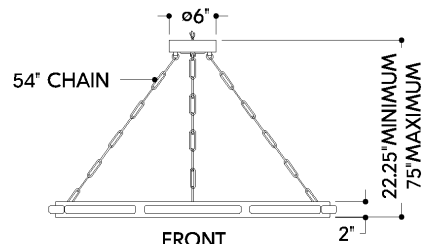

WINGATE

8136-AGB

Sophisticated and serene, Wingate features a large Aged Brass ring adorned with alabaster. The concealed LED radiates a bright glow, illuminating the alabaster and reflecting off the brass. Marrying the organicism of the stone with the distinguished look of the brass strike a stylish, modern note. Available in two sizes, Wingate hangs as a modern showpiece.

*Due to the one-of-a-kind nature of the medium, exact colors and patterns may vary slightly from the image shown.

FINISHES

AGED BRASS

DIMENSIONS / SPECS

Height: 66"
Width/Diameter: 66"
Length: 66"
Minimum Height: 66"
Maximum Height: 66"
Canopy/Backplate: 6"
Hanging Type: 108" Premium Composite Cord
Product Weight: 66lb
Extension: 66"
Top to Center: 66"
Canopy/Backplate Shape: Round
Sloped Ceiling Compatible: No
Living Finish: Yes
Uplight Only: Yes
Min Extension: 66"
Max Extension: 66"

Shade 1: Alabaster
Shade 1 Top Length: 1"
Shade 1 Top Width: 1.25"
Shade 1 Height: 12.5"

ELECTRICAL

Bulb 1

Bulb Included: N/A
Socket: Integrated LED
Max Wattage: 80
Bulb Quantity: 1
Wire Length: 500mm
Cord Type: ! New Cord Type
Dimmer Type: Incandescent
Switch Type: ON/OFF STOMP SWITCH
Gem Box Required (2"x3"): Yes
Dark Sky: Yes
CRI: 66
Color Temp.: 66k
Lumens: 66
Title 24: Yes
Field Serviceable: No

Battery

Battery Powered: Yes
Battery Included: Yes
Battery Life: ! New Battery Life !

BOTTOM

HUDSON VALLEY
LIGHTING GROUP