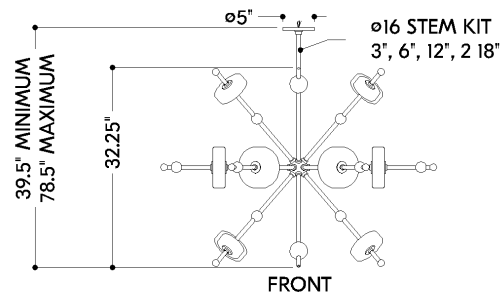

## DIMENSIONS

Height: 66"  
Width/Diameter: 66"  
Length: 66"  
Minimum Height: 66"  
Maximum Height: 66"  
Canopy/Backplate: 6"  
Hanging Type: 108" Premium Composite Cord  
Product Weight: 66lb  
Extension: 66"  
Top to Center: 66"  
Canopy/Backplate Shape: Round  
Sloped Ceiling Compatible: No  
Living Finish: Yes  
Uplight Only: Yes

## Shade

Shade 1: Glass  
Shade 1 Finish: Opal Seedy  
Shade 1 Top Width: 6.5"  
Shade 1 Height: 1.5"  
Shade 2: Glass  
Shade 2 Finish: Seeded Cast  
Shade 2 Top Width: 4.75"  
Shade 2 Height: 1.25"

### Bulb 1

Bulb Included: N/A  
Socket: Integrated LED  
Max Wattage: 46  
Bulb Quantity: 12  
Wire Length: 500mm  
Cord Type: ! New Cord Type  
Dimmer Type: Incandescent  
Switch Type: ON/OFF STOMP SWITCH  
Gem Box Required (2"x3"): Yes  
Dark Sky: Yes  
CRI: 66  
Color Temp.: 66k  
Lumens: 66  
Title 24: Yes  
Field Serviceable: No