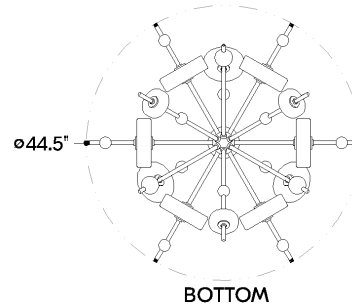

MAYNARD

8145-AGB

Machine precision and slim LED profiles provide a sleek update to an iconic mid-century silhouette. Glass ornaments, hand-blown from either seedy opal glass or seedy etched glass, stack in totemic formations along the slim arms of this chandelier. An Aged Brass finish elevates the fixture, balancing the playfulness with a note of luxury. Maynard is available as an 8, 12-light chandelier, 6-light linear, or a 3-light sconce.

FINISHES

AGED BRASS

DIMENSIONS

Height: 66"
Width/Diameter: 66"
Length: 66"
Minimum Height: 66"
Maximum Height: 66"
Canopy/Backplate: 6"
Hanging Type: 108" Premium Composite Cord
Product Weight: 66lb
Extension: 66"
Top to Center: 66"
Canopy/Backplate Shape: Round
Sloped Ceiling Compatible: No
Living Finish: Yes
Uplight Only: Yes

Shade

Shade 1: Glass
Shade 1 Finish: Opal Seedy
Shade 1 Top Width: 6.5"
Shade 1 Height: 1.5"
Shade 2: Glass
Shade 2 Finish: Seeded Cast
Shade 2 Top Width: 4.75"
Shade 2 Height: 1.25"

ELECTRICAL

Bulb 1

Bulb Included: N/A
Socket: Integrated LED
Max Wattage: 46
Bulb Quantity: 12
Wire Length: 500mm
Cord Type: ! New Cord Type
Dimmer Type: Incandescent
Switch Type: ON/OFF STOMP SWITCH
Gem Box Required (2"x3"): Yes
Dark Sky: Yes
CRI: 66
Color Temp.: 66k
Lumens: 66
Title 24: Yes
Field Serviceable: No