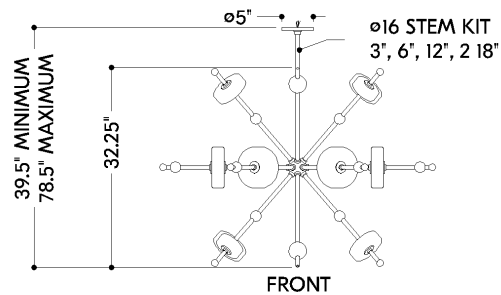

## DIMENSIONS

Height: 66"  
Width/Diameter: 66"  
Length: 66"  
Minimum Height: 66"  
Maximum Height: 66"  
Canopy/Backplate: 6"  
Hanging Type: 108" Premium Composite Cord  
Product Weight: 66lb  
Extension: 66"  
Top to Center: 66"  
Canopy/Backplate Shape: Round  
Sloped Ceiling Compatible: No  
Living Finish: Yes  
Uplight Only: Yes

## Shade

Shade 1: Glass  
Shade 1 Finish: Opal Seedy  
Shade 1 Top Width: 6.5"  
Shade 1 Height: 1.5"  
Shade 2: Glass  
Shade 2 Finish: Seeded Cast  
Shade 2 Top Width: 4.75"  
Shade 2 Height: 1.25"

### Bulb 1

Bulb Included: N/A  
Socket: Integrated LED  
Max Wattage: 46  
Bulb Quantity: 12  
Wire Length: 500mm  
Cord Type: ! New Cord Type  
Dimmer Type: Incandescent  
Switch Type: ON/OFF STOMP SWITCH  
Gem Box Required (2"x3"): Yes  
Dark Sky: Yes  
CRI: 66  
Color Temp.: 66k  
Lumens: 66  
Title 24: Yes  
Field Serviceable: No