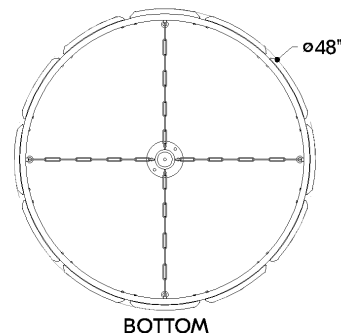

WINGATE

8148-AGB

Sophisticated and serene, Wingate features a large Aged Brass ring adorned with alabaster. The concealed LED radiates a bright glow, illuminating the alabaster and reflecting off the brass. Marrying the organicism of the stone with the distinguished look of the brass strike a stylish, modern note. Available in two sizes, Wingate hangs as a modern showpiece.

*Due to the one-of-a-kind nature of the medium, exact colors and patterns may vary slightly from the image shown.

FINISHES

AGED BRASS

DIMENSIONS / SPECS

Height: 66"
Width/Diameter: 66"
Length: 66"
Minimum Height: 66"
Maximum Height: 66"
Canopy/Backplate: 6"
Hanging Type: 108" Premium Composite Cord
Product Weight: 66lb
Extension: 66"
Top to Center: 66"
Canopy/Backplate Shape: Round
Sloped Ceiling Compatible: No
Living Finish: Yes
Uplight Only: Yes
Min Extension: 66"
Max Extension: 66"

Shade 1: Alabaster
Shade 1 Top Length: 1"
Shade 1 Top Width: 1.25"
Shade 1 Height: 11.25"

ELECTRICAL

Bulb 1

Bulb Included: N/A
Socket: Integrated LED
Max Wattage: 97
Bulb Quantity: 1
Wire Length: 500mm
Cord Type: ! New Cord Type
Dimmer Type: Incandescent
Switch Type: ON/OFF STOMP SWITCH
Gem Box Required (2"x3"): Yes
Dark Sky: Yes
CRI: 66
Color Temp.: 66k
Lumens: 66
Title 24: Yes
Field Serviceable: No

Battery

Battery Powered: Yes
Battery Included: Yes
Battery Life: ! New Battery Life !

HUDSON VALLEY
LIGHTING GROUP