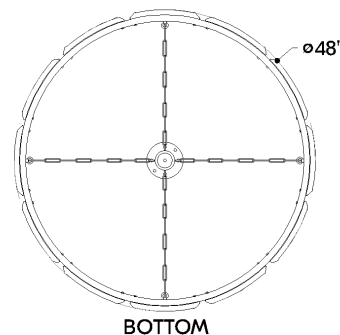

WINGATE

8148-AGB

Sophisticated and serene, Wingate features a large Aged Brass ring adorned with alabaster. The concealed LED radiates a bright glow, illuminating the alabaster and reflecting off the brass. Marrying the organicism of the stone with the distinguished look of the brass strike a stylish, modern note. Available in two sizes, Wingate hangs as a modern showpiece.

*Due to the one-of-a-kind nature of the medium, exact colors and patterns may vary slightly from the image shown.

FINISHES

AGED BRASS

DIMENSIONS

Height: 66"
Width/Diameter: 66"
Length: 66"
Minimum Height: 66"
Maximum Height: 66"
Canopy/Backplate: 6"
Hanging Type: 108" Premium Composite Cord
Product Weight: 66lb
Extension: 66"
Top to Center: 66"
Canopy/Backplate Shape: Round
Sloped Ceiling Compatible: No
Living Finish: Yes
Uplight Only: Yes

Shade

Shade 1: Alabaster
Shade 1 Top Length: 1"
Shade 1 Top Width: 1.25"
Shade 1 Height: 11.25"

ELECTRICAL

Bulb 1

Bulb Included: N/A
Socket: Integrated LED
Max Wattage: 97
Bulb Quantity: 1
Wire Length: 500mm
Cord Type: ! New Cord Type
Dimmer Type: Incandescent
Switch Type: ON/OFF STOMP SWITCH
Gem Box Required (2"x3"): Yes
Dark Sky: Yes
CRI: 66
Color Temp.: 66k
Lumens: 66
Title 24: Yes
Field Serviceable: No

Battery

Battery Powered: Yes
Battery Included: Yes
Battery Life: ! New Battery Life !

HUDSON VALLEY
LIGHTING GROUP

| hvlgroup.com | 1.800.814.3993