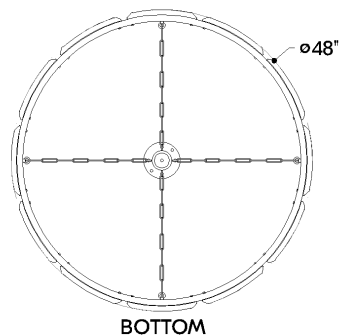

*Due to the one-of-a-kind nature of the medium, exact colors and patterns may vary slightly from the image shown.

FINISHES

AGED BRASS

DIMENSIONS

Height: 66"
Width/Diameter: 66"
Length: 66"
Minimum Height: 66"
Maximum Height: 66"
Canopy/Backplate: 6"
Hanging Type: 108" Premium Composite Cord
Product Weight: 66lb
Extension: 66"
Top to Center: 66"
Canopy/Backplate Shape: Round
Sloped Ceiling Compatible: No
Living Finish: Yes
Uplight Only: Yes

Shade

Shade 1: Alabaster
Shade 1 Top Length: 1"
Shade 1 Top Width: 1.25"
Shade 1 Height: 11.25"

ELECTRICAL

Bulb 1

Bulb Included: N/A
Socket: Integrated LED
Max Wattage: 97
Bulb Quantity: 1
Wire Length: 500mm
Cord Type: ! New Cord Type
Dimmer Type: Incandescent
Switch Type: ON/OFF STOMP SWITCH
Gem Box Required (2"x3"): Yes
Dark Sky: Yes
CRI: 66
Color Temp.: 66k
Lumens: 66
Title 24: Yes
Field Serviceable: No

Battery

Battery Powered: Yes
Battery Included: Yes
Battery Life: ! New Battery Life !

WINGATE

8148-AGB

SHIPPING

Carton 1: 52" x 52" x 6"

Carton 1 Weight: 38lb

Shipping Method: Truck Only