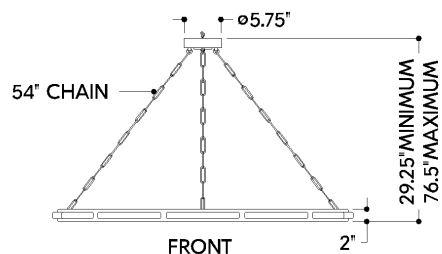

*Due to the one-of-a-kind nature of the medium, exact colors and patterns may vary slightly from the image shown.

FINISHES

AGED BRASS

DIMENSIONS

Height: 66"
Width/Diameter: 66"
Length: 66"
Minimum Height: 66"
Maximum Height: 66"
Canopy/Backplate: 6"
Hanging Type: 108" Premium Composite Cord
Product Weight: 66lb
Extension: 66"
Top to Center: 66"
Canopy/Backplate Shape: Round
Sloped Ceiling Compatible: No
Living Finish: Yes
Uplight Only: Yes

Shade

Shade 1: Alabaster
Shade 1 Top Length: 1"
Shade 1 Top Width: 1.25"
Shade 1 Height: 11.25"

ELECTRICAL

Bulb 1

Bulb Included: N/A
Socket: Integrated LED
Max Wattage: 97
Bulb Quantity: 1
Wire Length: 500mm
Cord Type: ! New Cord Type
Dimmer Type: Incandescent
Switch Type: ON/OFF STOMP SWITCH
Gem Box Required (2"x3"): Yes
Dark Sky: Yes
CRI: 66
Color Temp.: 66k
Lumens: 66
Title 24: Yes
Field Serviceable: No

Battery

Battery Powered: Yes
Battery Included: Yes
Battery Life: ! New Battery Life !

WINGATE

8148-AGB

SHIPPING

Carton 1: 52" x 52" x 6"

Carton 1 Weight: 38lb

Shipping Method: Truck Only