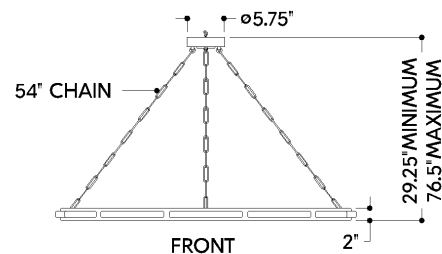

WINGATE

8148-AGB

Sophisticated and serene, Wingate features a large Aged Brass ring adorned with alabaster. The concealed LED radiates a bright glow, illuminating the alabaster and reflecting off the brass. Marrying the organicism of the stone with the distinguished look of the brass strike a stylish, modern note. Available in two sizes, Wingate hangs as a modern showpiece.

*Due to the one-of-a-kind nature of the medium, exact colors and patterns may vary slightly from the image shown.

FINISHES

AGED BRASS

DIMENSIONS / SPECS

Height: 66"
Width/Diameter: 66"
Length: 66"
Minimum Height: 66"
Maximum Height: 66"
Canopy/Backplate: 6"
Hanging Type: 108" Premium Composite Cord
Product Weight: 66lb
Extension: 66"
Top to Center: 66"
Canopy/Backplate Shape: Round
Sloped Ceiling Compatible: No
Living Finish: Yes
Uplight Only: Yes
Min Extension: 66"
Max Extension: 66"

Shade 1: Alabaster
Shade 1 Top Length: 1"
Shade 1 Top Width: 1.25"
Shade 1 Height: 11.25"

ELECTRICAL

Bulb 1

Bulb Included: N/A
Socket: Integrated LED
Max Wattage: 97
Bulb Quantity: 1
Wire Length: 500mm
Cord Type: ! New Cord Type
Dimmer Type: Incandescent
Switch Type: ON/OFF STOMP SWITCH
Gem Box Required (2"x3"): Yes
Dark Sky: Yes
CRI: 66
Color Temp.: 66k
Lumens: 66
Title 24: Yes
Field Serviceable: No

Battery

Battery Powered: Yes
Battery Included: Yes
Battery Life: ! New Battery Life !

HUDSON VALLEY
LIGHTING GROUP