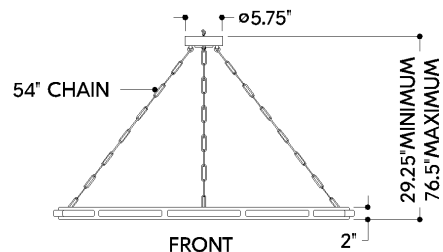

*Due to the one-of-a-kind nature of the medium, exact colors and patterns may vary slightly from the image shown.

FINISHES

AGED BRASS

DIMENSIONS

Height: 66"
Width/Diameter: 66"
Length: 66"
Minimum Height: 66"
Maximum Height: 66"
Canopy/Backplate: 6"
Hanging Type: 108" Premium Composite Cord
Product Weight: 66lb
Extension: 66"
Top to Center: 66"
Canopy/Backplate Shape: Round
Sloped Ceiling Compatible: No
Living Finish: Yes
Uplight Only: Yes

Shade

Shade 1: Alabaster
Shade 1 Top Length: 1"
Shade 1 Top Width: 1.25"
Shade 1 Height: 11.25"

ELECTRICAL

Bulb 1

Bulb Included: N/A
Socket: Integrated LED
Max Wattage: 97
Bulb Quantity: 1
Wire Length: 500mm
Cord Type: ! New Cord Type
Dimmer Type: Incandescent
Switch Type: ON/OFF STOMP SWITCH
Gem Box Required (2"x3"): Yes
Dark Sky: Yes
CRI: 66
Color Temp.: 66k
Lumens: 66
Title 24: Yes
Field Serviceable: No

Battery

Battery Powered: Yes
Battery Included: Yes
Battery Life: ! New Battery Life !

HUDSON VALLEY
LIGHTING GROUP

| hvlgroup.com | 1.800.814.3993

WINGATE

8148-AGB

SHIPPING

Carton 1: 52" x 52" x 6"