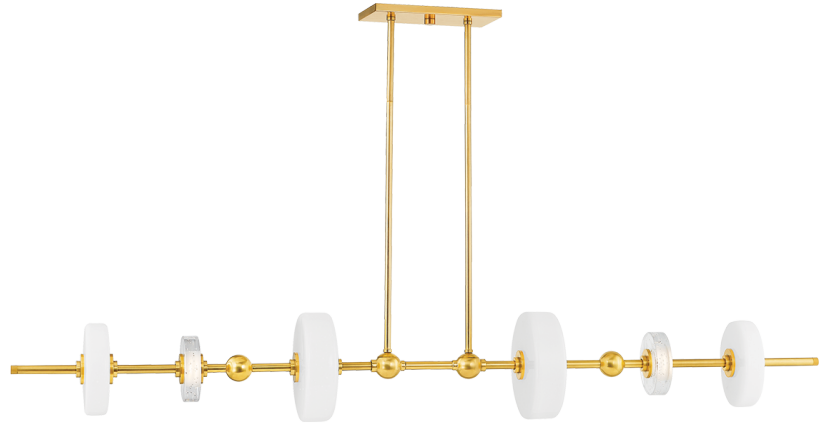

MAYNARD

8160-AGB

Machine precision and slim LED profiles provide a sleek update to an iconic mid-century silhouette. Glass ornaments, hand-blown from either seedy opal glass or seedy etched glass, stack in totemic formations along the slim arms of this chandelier. An Aged Brass finish elevates the fixture, balancing the playfulness with a note of luxury. Maynard is available as an 8, 12-light chandelier, 6-light linear, or a 3-light sconce.

FINISHES

AGED BRASS

Coastal Suitable Finish (EPM): No

DIMENSIONS

Height: 7.75"
Width/Diameter: 7.75"
Length: 60"
Minimum Height: 12.25"
Maximum Height: 63.25"
Canopy/Backplate: 6.5"
Hanging Type: 1-3" / 1-6" / 1-12" / 2-18" Stems
Product Weight: 19.05lb
Canopy/Backplate Shape: Rectangle
Sloped Ceiling Compatible: No
Living Finish: No
Uplight Only: No

Shade

Shade 1: Glass
Shade 1 Finish: Opal Seedy
Shade 1 Top Width: 6.5"
Shade 1 Height: 1.5"
Shade 2: Glass
Shade 2 Finish: Seeded Cast
Shade 2 Top Width: 4.75"
Shade 2 Height: 1.25"

ELECTRICAL

Bulb 1

Bulb Included: N/A
Socket: Integrated LED
Max Wattage: 20
Bulb Quantity: 6
Cord Type: B & W TEFLON W/ GROUND WIRE
Dimmer Type: ELV, TRIAC
Gem Box Required (2"x3"): No
Dark Sky: No
CRI: 90
Color Temp.: 2700k
Lumens: 850
Title 24: No
Field Serviceable: No