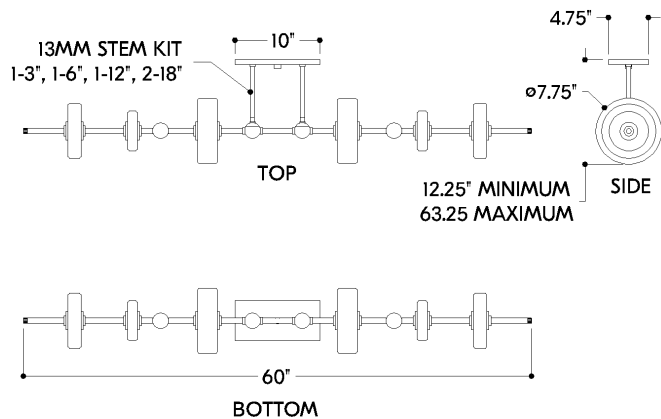

FINISHES

AGED BRASS

Coastal Suitable Finish (EPM): No

DIMENSIONS

Height: 7.75"
Width/Diameter: 7.75"
Length: 60"
Minimum Height: 12.25"
Maximum Height: 63.25"
Canopy/Backplate: 6.5"
Hanging Type: 1-3" / 1-6" / 1-12" / 2-18" Stems
Product Weight: 19.05lb
Canopy/Backplate Shape: Rectangle
Sloped Ceiling Compatible: No
Living Finish: No
Uplight Only: No

Shade

Shade 1: Glass
Shade 1 Finish: Opal Seedy
Shade 1 Top Width: 6.5"
Shade 1 Height: 1.5"
Shade 2: Glass
Shade 2 Finish: Seeded Cast
Shade 2 Top Width: 4.75"
Shade 2 Height: 1.25"

ELECTRICAL

Bulb 1

Bulb Included: N/A
Socket: Integrated LED
Max Wattage: 20
Bulb Quantity: 6
Cord Type: B & W TEFLON W/ GROUND WIRE
Dimmer Type: ELV, TRIAC
Gem Box Required (2"x3"): No
Dark Sky: No
CRI: 90
Color Temp.: 2700k
Lumens: 850
Title 24: No
Field Serviceable: No

SHIPPING

Carton 1: 31" x 15" x 14"
Carton 1 Weight: 23lb
Shipping Method: Ground
Country of Origin: CN

MAYNARD

8160-AGB
