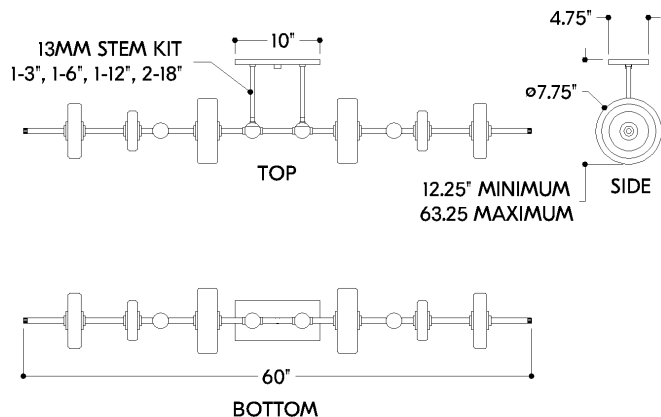

FINISHES

AGED BRASS

DIMENSIONS

Height: 7.75"
Width/Diameter: 7.75"
Length: 60"
Minimum Height: 12.25"
Maximum Height: 63.25"
Canopy/Backplate: 6.5"
Hanging Type: 1-3" / 1-6" / 1-12" / 2-18" Stems
Product Weight: 19.05lb
Canopy/Backplate Shape: Rectangle
Sloped Ceiling Compatible: No
Living Finish: No
Uplight Only: No

Shade

Shade 1: Glass
Shade 1 Finish: Opal Seedy
Shade 1 Top Width: 6.5"
Shade 1 Height: 1.5"
Shade 2: Glass
Shade 2 Finish: Seeded Cast
Shade 2 Top Width: 4.75"
Shade 2 Height: 1.25"

ELECTRICAL

Bulb 1

Bulb Included: N/A
Socket: Integrated LED
Max Wattage: 20
Bulb Quantity: 6
Cord Type: B & W TEFLON W/ GROUND WIRE
Dimmer Type: ELV, TRIAC
Gem Box Required (2"x3"): No
Dark Sky: No
CRI: 90
Color Temp.: 2700k
Lumens: 850
Title 24: No
Field Serviceable: No

SHIPPING

Carton 1: 31" x 15" x 14"
Carton 1 Weight: 23lb
Shipping Method: Ground
Country of Origin: CN