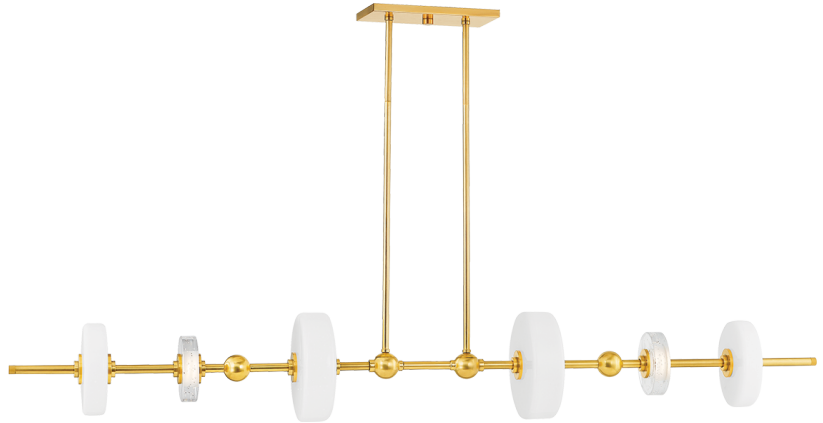

MAYNARD

8160-AGB

Machine precision and slim LED profiles provide a sleek update to an iconic mid-century silhouette. Glass ornaments, hand-blown from either seedy opal glass or seedy etched glass, stack in totemic formations along the slim arms of this chandelier. An Aged Brass finish elevates the fixture, balancing the playfulness with a note of luxury. Maynard is available as an 8, 12-light chandelier, 6-light linear, or a 3-light sconce.

FINISHES

AGED BRASS

DIMENSIONS

Height: 7.75"
Width/Diameter: 7.75"
Length: 60"
Minimum Height: 12.25"
Maximum Height: 63.25"
Canopy/Backplate: 6.5"
Hanging Type: 1-3" / 1-6" / 1-12" / 2-18" Stems
Product Weight: 19.05lb
Canopy/Backplate Shape: Rectangle
Sloped Ceiling Compatible: No
Living Finish: No
Uplight Only: No

Shade

Shade 1: Glass
Shade 1 Finish: Opal Seedy
Shade 1 Top Width: 6.5"
Shade 1 Height: 1.5"
Shade 2: Glass
Shade 2 Finish: Seeded Cast
Shade 2 Top Width: 4.75"
Shade 2 Height: 1.25"

ELECTRICAL

Bulb 1

Bulb Included: N/A
Socket: Integrated LED
Max Wattage: 20
Bulb Quantity: 6
Cord Type: B & W TEFLON W/ GROUND WIRE
Dimmer Type: ELV, TRIAC
Gem Box Required (2"x3"): No
Dark Sky: No
CRI: 90
Color Temp.: 2700k
Lumens: 850
Title 24: No
Field Serviceable: No