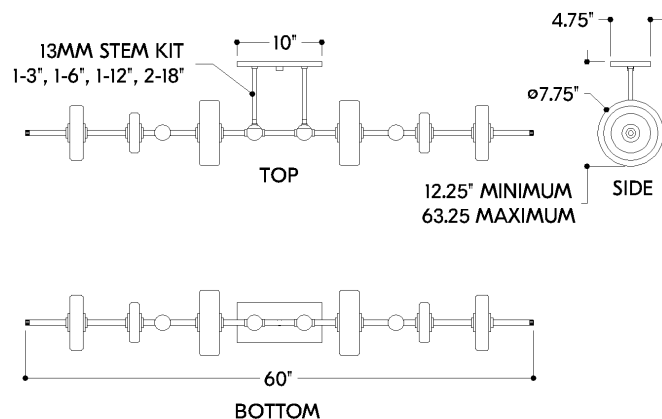

FINISHES

AGED BRASS

DIMENSIONS

Height: 7.75"
Width/Diameter: 7.75"
Length: 60"
Minimum Height: 12.25"
Maximum Height: 63.25"
Canopy/Backplate: 6.5"
Hanging Type: 1-3" / 1-6" / 1-12" / 2-18" Stems
Product Weight: 19.05lb
Canopy/Backplate Shape: Rectangle
Sloped Ceiling Compatible: No
Living Finish: No
Uplight Only: No

Shade

Shade 1: Glass
Shade 1 Finish: Opal Seedy
Shade 1 Top Width: 6.5"
Shade 1 Height: 1.5"
Shade 2: Glass
Shade 2 Finish: Seeded Cast
Shade 2 Top Width: 4.75"
Shade 2 Height: 1.25"

ELECTRICAL

Bulb 1

Bulb Included: N/A
Socket: Integrated LED
Max Wattage: 20
Bulb Quantity: 6
Cord Type: B & W TEFLON W/ GROUND WIRE
Dimmer Type: ELV, TRIAC
Gem Box Required (2"x3"): No
Dark Sky: No
CRI: 90
Color Temp.: 2700k
Lumens: 850
Title 24: No
Field Serviceable: No

SHIPPING

Carton 1: 31" x 15" x 14"
Carton 1 Weight: 23lb
Shipping Method: Ground
Country of Origin: CN