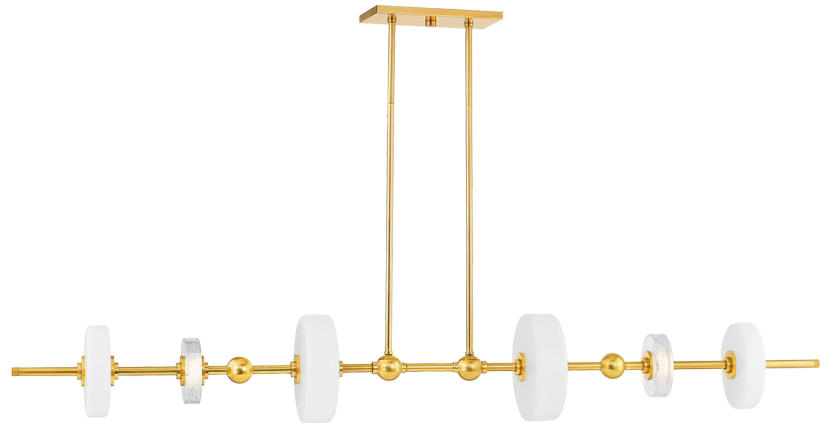

MAYNARD

8160-AGB

Machine precision and slim LED profiles provide a sleek update to an iconic mid-century silhouette. Glass ornaments, hand-blown from either seedy opal glass or seedy etched glass, stack in totemic formations along the slim arms of this chandelier. An Aged Brass finish elevates the fixture, balancing the playfulness with a note of luxury. Maynard is available as an 8, 12-light chandelier, 6-light linear, or a 3-light sconce.

FINISHES

AGED BRASS

DIMENSIONS

Height: 7.75"
Width/Diameter: 7.75"
Length: 60"
Minimum Height: 12.25"
Maximum Height: 63.25"
Canopy/Backplate: 6.5"
Hanging Type: 1-3" / 1-6" / 1-12" / 2-18" Stems
Product Weight: 19.05lb
Canopy/Backplate Shape: Rectangle
Sloped Ceiling Compatible: No
Living Finish: No
Uplight Only: No

Shade

Shade 1: Glass
Shade 1 Finish: Opal Seedy
Shade 1 Top Width: 6.5"
Shade 1 Height: 1.5"
Shade 2: Glass
Shade 2 Finish: Seeded Cast
Shade 2 Top Width: 4.75"
Shade 2 Height: 1.25"

ELECTRICAL

Bulb 1

Bulb Included: N/A
Socket: Integrated LED
Max Wattage: 20
Bulb Quantity: 6
Cord Type: B & W TEFLON W/ GROUND WIRE
Dimmer Type: ELV, TRIAC
Gem Box Required (2"x3"): No
Dark Sky: No
CRI: 90
Color Temp.: 2700k
Lumens: 850
Title 24: No
Field Serviceable: No